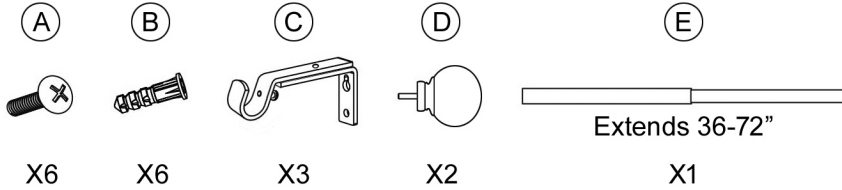

3/4" DRAPERY ROD INSTALLATION INSTRUCTIONS - 36-72" ROD SET

Care Instructions: Clean with a soft cloth. Do not use abrasive cleaning agents, solvents or polishes.

SET INCLUDES:

YOU WILL NEED: