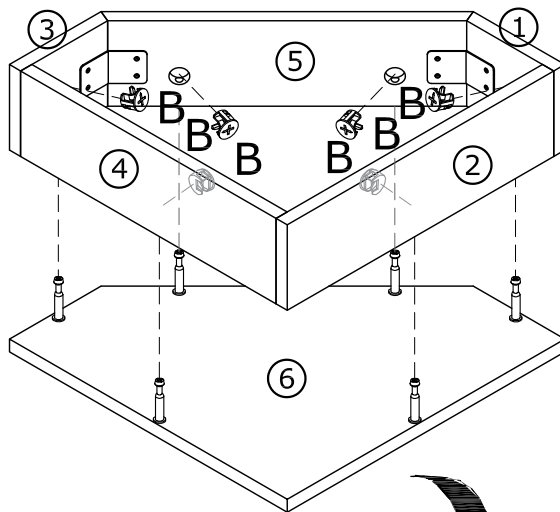

# Hardware

							
A	42+2pcs	B	42+2pcs	C	4sets	D	14+1pcs
							
E	4sets	F	6pcs	G	4pcs	H	2sets
							
I	16sets	J	1set	K	4sets		

SPARE BAG

THE SPARE BAG INCLUDED EXTRA HARDWARE FOR DAMAGED OR MISSING SMALL HARDWARE WHILE YOU ARE ASSEMBLING

		
Gently screw cam bolt into the threaded anchor		Screw the camlock firmly into locked position.

1

- A  x12
- B  x12

x2

2

x2

3

- A  x13
- B  x6

180°

4

- A  x4
- B  x11

x2

5

- D  x7
- A  x7

8

B  x7