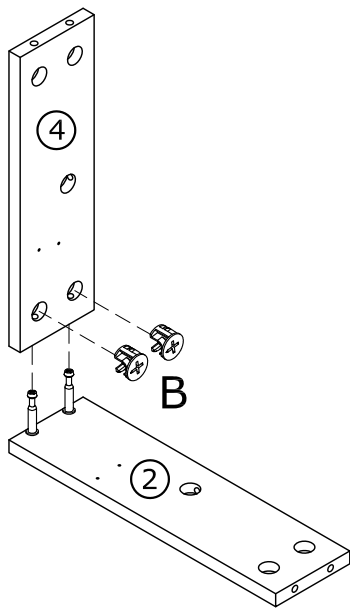

# Hardware

							
A	42+2pcs	B	42+2pcs	C	4sets	D	14+1pcs
							
E	4sets	F	6pcs	G	4pcs	H	2sets
							
I	16sets	J	1set	K	4sets		

SPARE BAG

THE SPARE BAG INCLUDED EXTRA HARDWARE FOR DAMAGED OR MISSING SMALL HARDWARE WHILE YOU ARE ASSEMBLING

		
Gently screw cam bolt into the threaded anchor		Screw the camlock firmly into locked position.

1

- A  x12
- B  x12

x2

2

x2

3

- A  x13
- B  x6

180°

4

- A  x4
- B  x11

x2

5

- D  x7
- A  x7

8

B  x7