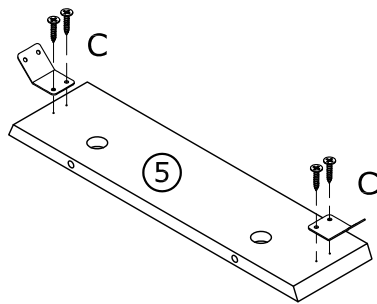

# Hardware

							
A	42+2pcs	B	42+2pcs	C	4sets	D	14+1pcs
							
E	4sets	F	6pcs	G	4pcs	H	2sets
							
I	16sets	J	1set	K	4sets		

SPARE BAG

THE SPARE BAG INCLUDED EXTRA HARDWARE FOR DAMAGED OR MISSING SMALL HARDWARE WHILE YOU ARE ASSEMBLING

		
Gently screw cam bolt into the threaded anchor		Screw the camlock firmly into locked position.

1

- A  x12
- B  x12

x2

2

x2

3

- A  x13
- B  x6

180°

4

- A  x4
- B  x11

x2

5

- D  x7
- A  x7

8

B  x7