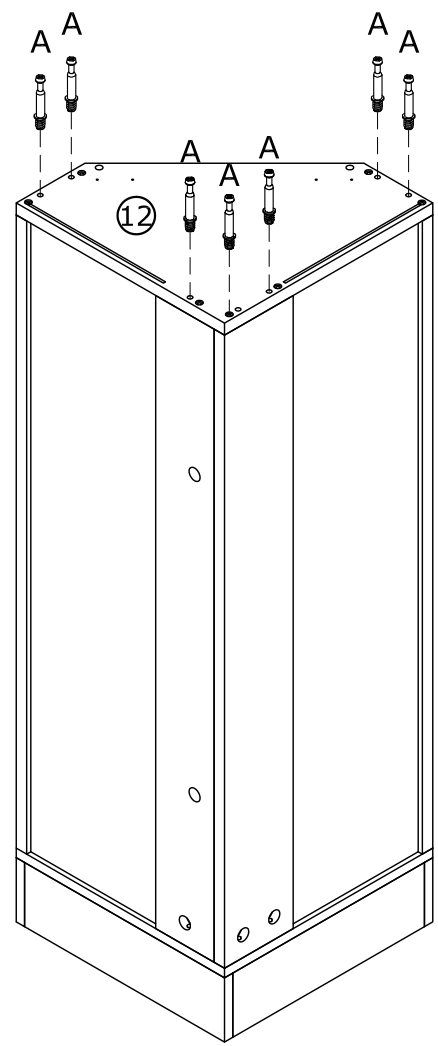

# Hardware

							
A	42+2pcs	B	42+2pcs	C	4sets	D	14+1pcs
							
E	4sets	F	6pcs	G	4pcs	H	2sets
							
I	16sets	J	1set	K	4sets		

SPARE BAG

THE SPARE BAG INCLUDED EXTRA HARDWARE FOR DAMAGED OR MISSING SMALL HARDWARE WHILE YOU ARE ASSEMBLING

		
Gently screw cam bolt into the threaded anchor		Screw the camlock firmly into locked position.

1

- A  x12
- B  x12

x2

2

x2

3

- A  x13
- B  x6

180°

4

- A  x4
- B  x11

x2

5

- D  x7
- A  x7

8

B  x7