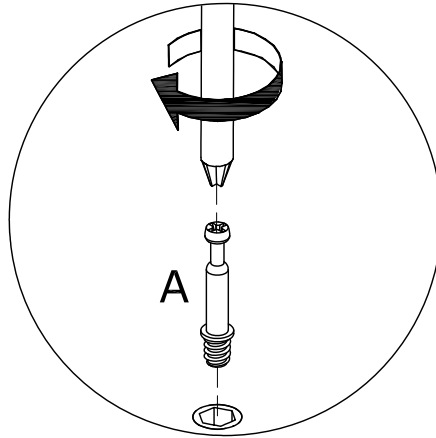

# Parts and Operation Elements

			
①      2pcs	②      2pcs	③      2pcs	④      2pcs
			
⑤      2pcs	⑥      1pc	⑦      2pcs	⑧      2pcs
			
⑨      2pcs	⑩      2pcs	⑪      4pcs	⑫      1pc
			
⑬      1pc	⑭      2pcs	⑮      2pcs	

# Hardware

							
A	42+2pcs	B	42+2pcs	C	4sets	D	14+1pcs
							
E	4sets	F	6pcs	G	4pcs	H	2sets
							
I	16sets	J	1set	K	4sets		

SPARE BAG

THE SPARE BAG INCLUDED EXTRA HARDWARE FOR DAMAGED OR MISSING SMALL HARDWARE WHILE YOU ARE ASSEMBLING

		
Gently screw cam bolt into the threaded anchor		Screw the camlock firmly into locked position.

1

- A  x12
- B  x12

x2

2

x2

3

- A  x13
- B  x6