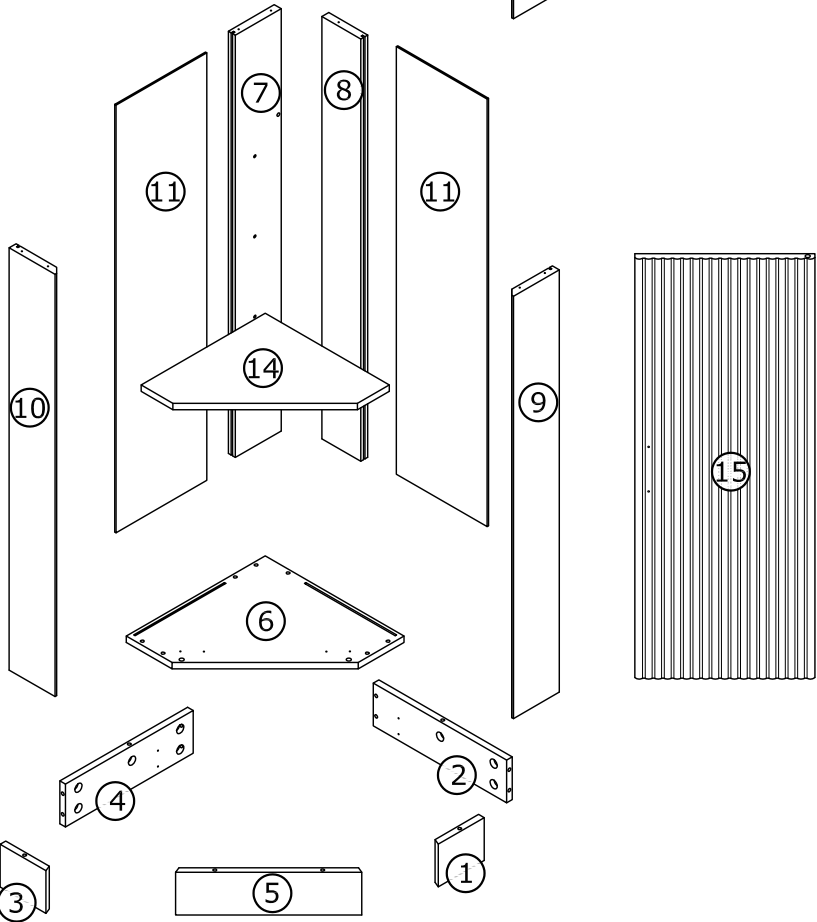

# Parts and Operation Elements

			
①      2pcs	②      2pcs	③      2pcs	④      2pcs
			
⑤      2pcs	⑥      1pc	⑦      2pcs	⑧      2pcs
			
⑨      2pcs	⑩      2pcs	⑪      4pcs	⑫      1pc
			
⑬      1pc	⑭      2pcs	⑮      2pcs	

		
Gently screw cam bolt into the threaded anchor		Screw the camlock firmly into locked position.

1

- A  x12
- B  x12

x2

2

x2

3

- A  x13
- B  x6

180°

4

- A  x4
- B  x11

x2

5

- D  x7
- A  x7

8

B  x7