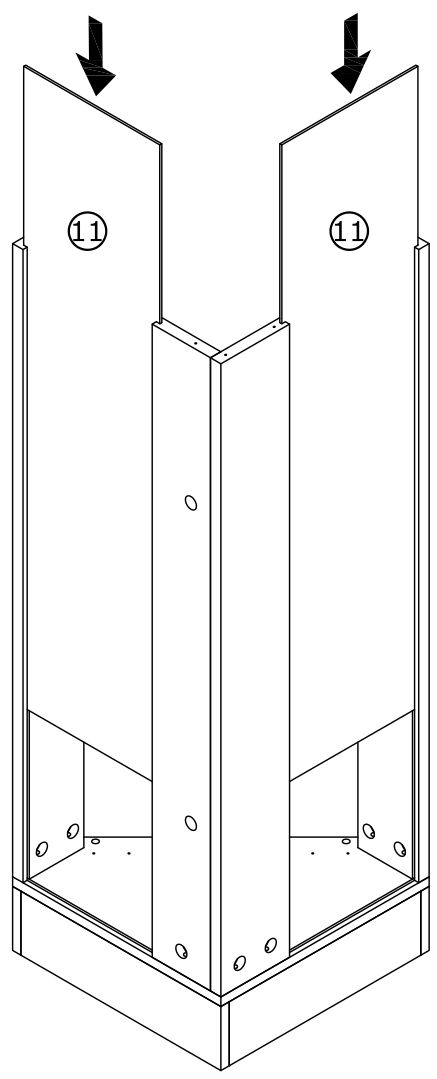

# Hardware

							
A	42+2pcs	B	42+2pcs	C	4sets	D	14+1pcs
							
E	4sets	F	6pcs	G	4pcs	H	2sets
							
I	16sets	J	1set	K	4sets		

SPARE BAG

THE SPARE BAG INCLUDED EXTRA HARDWARE FOR DAMAGED OR MISSING SMALL HARDWARE WHILE YOU ARE ASSEMBLING

		
Gently screw cam bolt into the threaded anchor		Screw the camlock firmly into locked position.

1

- A  x12
- B  x12

x2

2

x2

3

- A  x13
- B  x6

180°

4

- A  x4
- B  x11

x2

5

- D  x7
- A  x7

8

B  x7

OR

13

x2

OR

14

OR

15

16