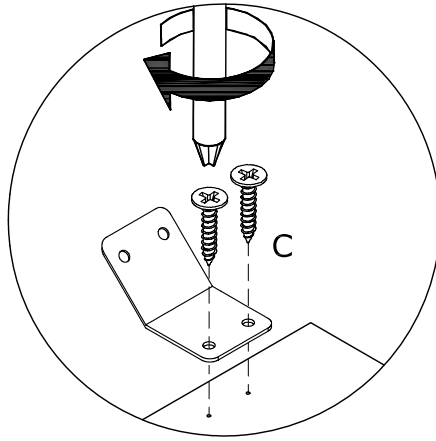

# Hardware

							
A	42+2pcs	B	42+2pcs	C	4sets	D	14+1pcs
							
E	4sets	F	6pcs	G	4pcs	H	2sets
							
I	16sets	J	1set	K	4sets		

SPARE BAG

THE SPARE BAG INCLUDED EXTRA HARDWARE FOR DAMAGED OR MISSING SMALL HARDWARE WHILE YOU ARE ASSEMBLING

		
Gently screw cam bolt into the threaded anchor		Screw the camlock firmly into locked position.

1

- A  x12
- B  x12

x2

2

x2

3

- A  x13
- B  x6

180°

4

- A  x4
- B  x11

x2

5

- D  x7
- A  x7

8

B  x7