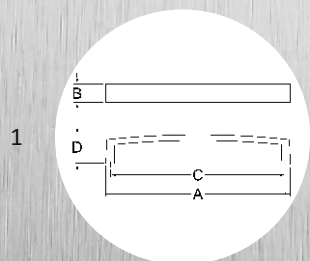

## Mulberry

	Item Description	Item Code	Size	Material	Size				Fig.	MSRP (USD)
					A	B	C	D		
1	MULBERRY Hammered D HANDLE 128MM	DH.480.128	128MM	Brass	135	16	128	25	1	36.59
2	MULBERRY Hammered D HANDLE 160MM	DH.480.160	160MM	Brass	168	17	160	26.5	1	42.89
3	MULBERRY D HANDLE 128MM	DH.480.128	128MM	Brass	135	16	128	25	1	27.02
4	MULBERRY D HANDLE 160MM	DH.480.160	160MM	Brass	168	17	160	26.5	1	28.68

Finishes available 'codes': BRIGHT CHROME '2' | BRUSH NICKEL '3' | OIL RUBBED BRONZE '5' | LACQUERED POLISHED BRASS '7L' | UNLACQUERED POLISHED BRASS '7U' | POLISHED NICKEL '8' | HAMMERED OVER BRUSH NICKEL '12-3' | HAMMERED OVER POLISHED NICKEL '12-8' | HAMMERED OVER BRUSH BRASS '12-13' | BRUSH BRASS '13' | BLACK EPOXY '19' | ROSE GOLD '33' | ENGLISH METALLIC BRONZE '51' | WEATHERED CHROME '52' | FRENCH GOLD '56' | SATIN COPPER '58' |