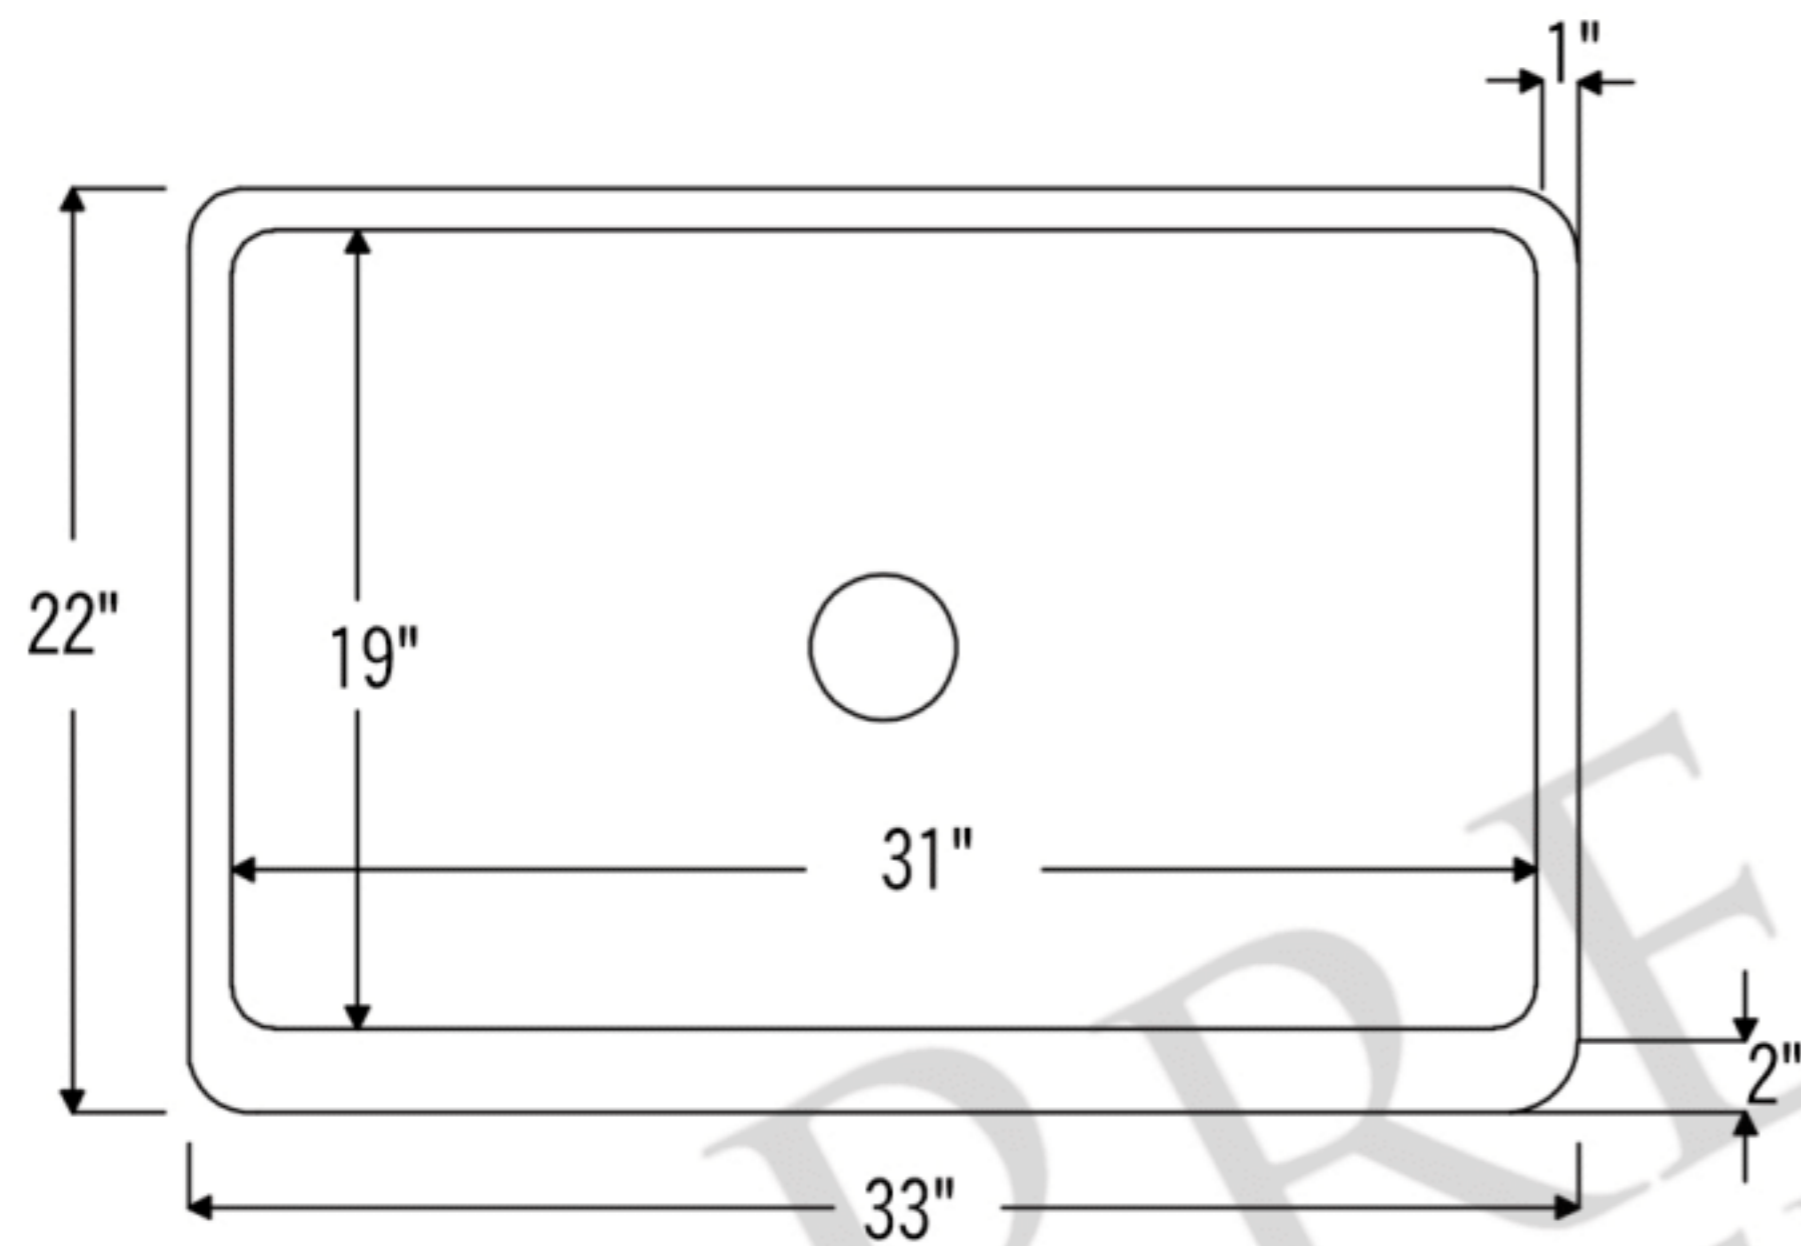

**PREMIER**  
COPPER PRODUCTS

**MODEL NUMBER: KASDB33229F**

CODE/STANDARD COMPLIANCE

\* IAPMO/cUPC LISTED

\* Description: 33" Hammered Copper Kitchen Apron Single Basin Sink

\* Outer Dimension: 33" x 22" x 9"

\* Inner Dimension: 31" x 19" x 9"

\* Rim: Back, Left, Right - 1" / Front - 2"

\* Drain Opening: 3.5"

\* Finish: Oil Rubbed Bronze

\* Design: Fleur De Lis

\* ORB: Oil Rubbed Bronze

THIS PRODUCT IS HAND CRAFTED, SMALL VARIANCES IN COLOR AND SIZE MAY OCCUR.  
DO NOT MAKE ANY INSTALLATION CUTS UNTIL YOU RECEIVE YOUR ITEM(S).