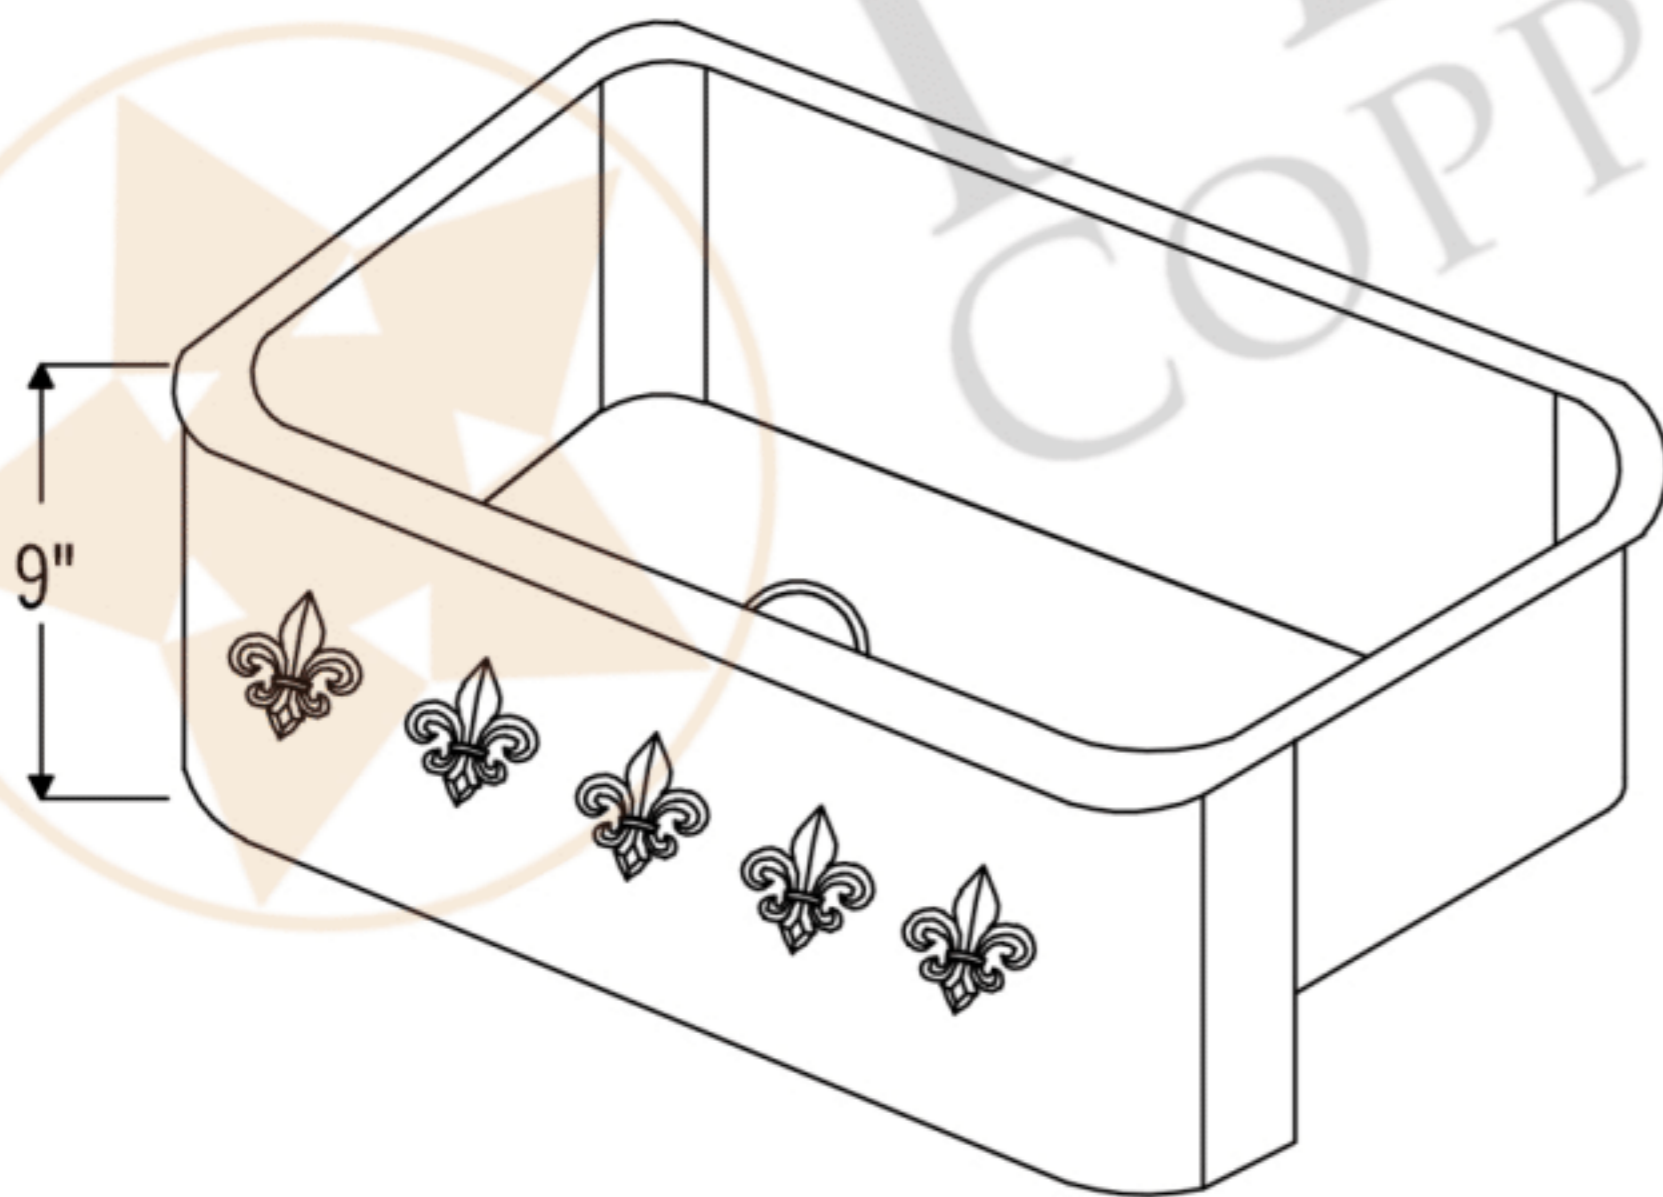

**PREMIER**  
COPPER PRODUCTS

**MODEL NUMBER: KASDB33229F**

CODE/STANDARD COMPLIANCE

\* IAPMO/cUPC LISTED

\* Description: 33" Hammered Copper Kitchen Apron Single Basin Sink

\* Outer Dimension: 33" x 22" x 9"

\* Inner Dimension: 31" x 19" x 9"

\* Rim: Back, Left, Right - 1" / Front - 2"

\* Drain Opening: 3.5"

\* Finish: Oil Rubbed Bronze

\* Design: Fleur De Lis

\* ORB: Oil Rubbed Bronze

THIS PRODUCT IS HAND CRAFTED, SMALL VARIANCES IN COLOR AND SIZE MAY OCCUR.  
DO NOT MAKE ANY INSTALLATION CUTS UNTIL YOU RECEIVE YOUR ITEM(S).