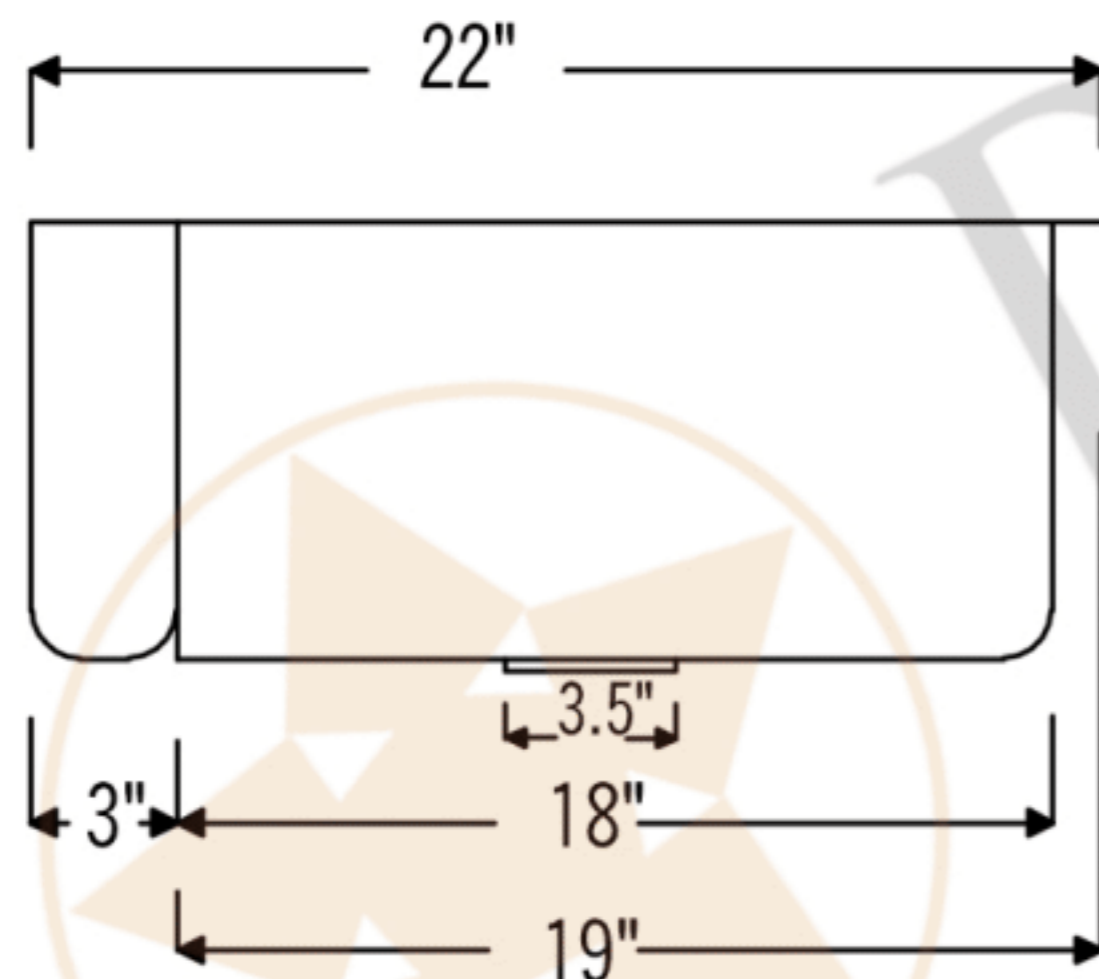

**PREMIER**  
COPPER PRODUCTS

**MODEL NUMBER: KASDB33229F**

CODE/STANDARD COMPLIANCE

\* IAPMO/cUPC LISTED

\* Description: 33" Hammered Copper Kitchen Apron Single Basin Sink

\* Outer Dimension: 33" x 22" x 9"

\* Inner Dimension: 31" x 19" x 9"

\* Rim: Back, Left, Right - 1" / Front - 2"

\* Drain Opening: 3.5"

\* Finish: Oil Rubbed Bronze

\* Design: Fleur De Lis

\* ORB: Oil Rubbed Bronze

THIS PRODUCT IS HAND CRAFTED, SMALL VARIANCES IN COLOR AND SIZE MAY OCCUR.  
DO NOT MAKE ANY INSTALLATION CUTS UNTIL YOU RECEIVE YOUR ITEM(S).