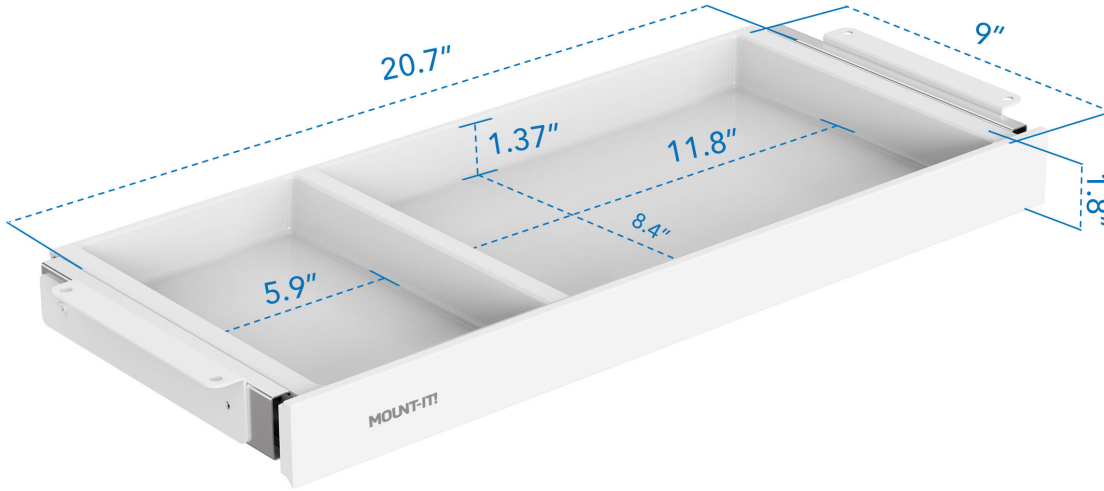

MOUNT-IT!

MI-7294BLK & MI-7294WHT Shallow Under Desk Drawer

Our shallow under desk drawer is a functional and easy-to-install solution for optimizing your workspace. This sleek pull-out drawer mounts securely beneath your tabletop or workbench, effortlessly expanding your storage options.

- Features 2 compartments designed to accommodate both smaller and larger items
- Smooth sliding mechanism for easy access
- Compatible with Mount-It! standing desks

Available in black or white

2 Compartments

Features Video

Manual

MI-7294BLK & MI-7294WHT Shallow Under Desk Drawer

Available in black or white

MOUNT-IT!

Office supplies storage

Required mounting space:

Smooth sliding mechanism

Mounting hardware included

SPECIFICATIONS

Number of Compartments:	2
Product Dimensions:	20.7" x 9" x 1.8"
Material:	Plastic, Steel
Available Colors:	White, black