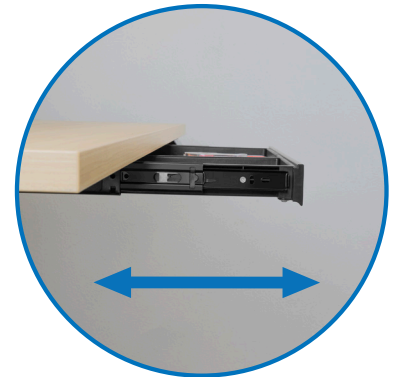

MOUNT-IT!

MI-7294BLK & MI-7294WHT Shallow Under Desk Drawer

Our shallow under desk drawer is a functional and easy-to-install solution for optimizing your workspace. This sleek pull-out drawer mounts securely beneath your tabletop or workbench, effortlessly expanding your storage options.

- Features 2 compartments designed to accommodate both smaller and larger items
- Smooth sliding mechanism for easy access
- Compatible with Mount-It! standing desks

Available in black or white

2 Compartments

Features Video

Manual

MI-7294BLK & MI-7294WHT Shallow Under Desk Drawer

Available in black or white

MOUNT-IT!

Office supplies storage

Required mounting space:

Smooth sliding mechanism

Mounting hardware included

SPECIFICATIONS

Number of Compartments:	2
Product Dimensions:	20.7" x 9" x 1.8"
Material:	Plastic, Steel
Available Colors:	White, black