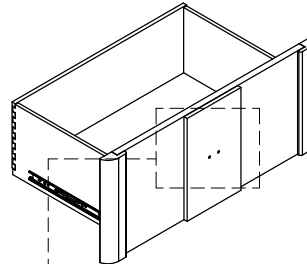

ASSEMBLY INSTRUCTIONS

OPEL-NS

GAL - B2533A - NIGHTSTAND - BLACK

COMPLETED

PARTS LIST

NO	DESCRIPTION	QTY
1	NIGHTSTAND	1 PC.
2	LEG	4 PCS.

HARDWARE LIST

NO	DESCRIPTION	SIZE	QTY
A	JCBC SCREW	M6 x 50	8 PCS.
B	SPRING WASHER	M8	8 PCS.
C	FLAT WASHER	M8 x 18	8 PCS.
D	ALLEN KEY	M4	1 PC.

TOOL REQUIRED (NOT PROVIDED)

STEP 1

STEP 1: Assemble the handle from inside the drawer head to the front drawer head.

STEP 2