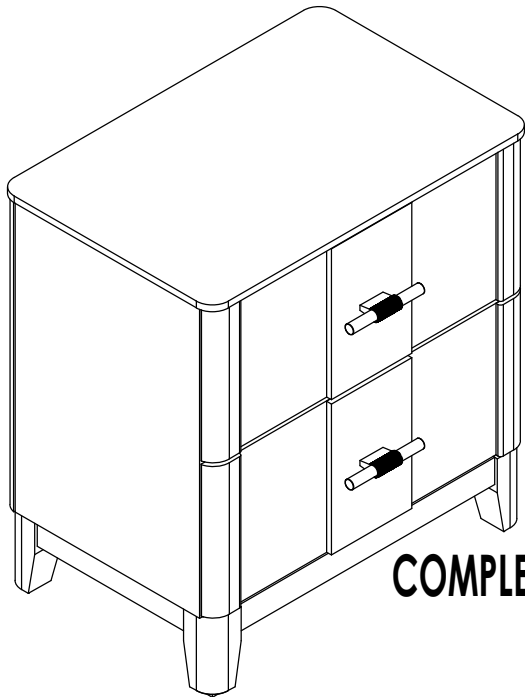

ASSEMBLY INSTRUCTIONS

OPEL-NS

GAL - B2533A - NIGHTSTAND - BLACK

COMPLETED

PARTS LIST

NO	DESCRIPTION	QTY
1	NIGHTSTAND	1 PC.
2	LEG	4 PCS.

HARDWARE LIST

NO	DESCRIPTION	SIZE	QTY
A	JCBC SCREW	M6 x 50	8 PCS.
B	SPRING WASHER	M8	8 PCS.
C	FLAT WASHER	M8 x 18	8 PCS.
D	ALLEN KEY	M4	1 PC.

TOOL REQUIRED (NOT PROVIDED)

STEP 1

STEP 1: Assemble the handle from inside the drawer head to the front drawer head.

STEP 2