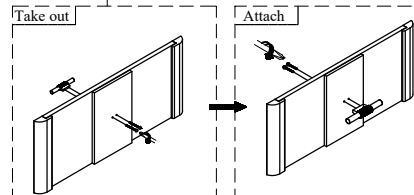

ASSEMBLY INSTRUCTIONS

OPEL-NS

GAL - B2533A - NIGHTSTAND - BLACK

COMPLETED

PARTS LIST

NO	DESCRIPTION	QTY
1	NIGHTSTAND	1 PC.
2	LEG	4 PCS.

HARDWARE LIST

NO	DESCRIPTION	SIZE	QTY
A	JCBC SCREW	M6 x 50	8 PCS.
B	SPRING WASHER	M8	8 PCS.
C	FLAT WASHER	M8 x 18	8 PCS.
D	ALLEN KEY	M4	1 PC.

TOOL REQUIRED (NOT PROVIDED)

STEP 1

STEP 1: Assemble the handle from inside the drawer head to the front drawer head.

STEP 2