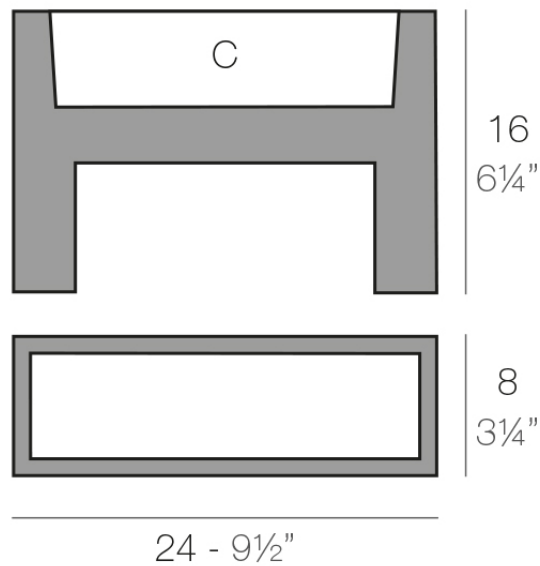

Products / Planters / Muro

Muro 8x24x16

Info

Description

Pot made of polyethylene resin by rotational moulding. 100% Recyclable. Item suitable for indoor and outdoor use. Available in different finishes.

Weight: 0.45 Kg

MURO Nano 24 x 8 x 16 cm
WALL Nano 9 1/2" x 3 1/4" x 6 1/4"

C = 1 L
C = 1/4 gal

Finishes

finishes

BASIC

Ref. 42608A

green

purjai red