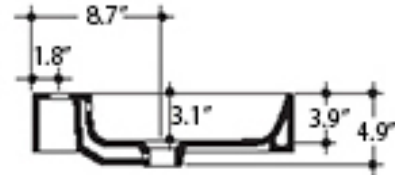

\* WS Bath Collections reserves the right to revise dimensions or information on this sheet without notice

<b>Collection  </b> Cento	<b>Model  </b> Cento Sink & Semi-Pedestal	Dimensions Metric <i>1 inch = 2.54 cm</i> <i>1 inch = 25.4 mm</i>	 1051 Lea Drive - Collegeville, PA 19426 Tel. 215 513 9400 - Fax 610 831 0215 <a href="http://www.ws bathcollections.com">www.ws bathcollections.com</a> - <a href="mailto:info@ws bathcollections.com">info@ws bathcollections.com</a>
------------------------------	--	---	---

Collection  
Cento

Model |  
Cento 3530

Dimensions Metric  
1 inch = 2.54 cm  
1 inch = 25.4 mm

**WS**®  
BATH  
COLLECTIONS

1051 Lea Drive - Collegeville, PA 19426  
Tel. 215 513 9400 - Fax 610 831 0215  
[www.ws bathcollections.com](http://www.ws bathcollections.com) - [info@ws bathcollections.com](mailto:info@ws bathcollections.com)

Collection  
Cento

Model |  
Cento 3531

Dimensions Metric  
1 inch = 2.54 cm  
1 inch = 25.4 mm

**WS**<sup>®</sup>  
BATH  
COLLECTIONS

1051 Lea Drive - Collegeville, PA 19426  
Tel. 215 513 9400 - Fax 610 831 0215  
[www.ws bathcollections.com](http://www.ws bathcollections.com) - [info@ws bathcollections.com](mailto:info@ws bathcollections.com)

Collection  
Cento

Model |  
Cento 3532

Dimensions Metric  
1 inch = 2.54 cm  
1 inch = 25.4 mm

**WS**<sup>®</sup>  
BATH  
COLLECTIONS

1051 Lea Drive - Collegeville, PA 19426  
Tel. 215 513 9400 - Fax 610 831 0215  
[www.ws bathcollections.com](http://www.ws bathcollections.com) - [info@ws bathcollections.com](mailto:info@ws bathcollections.com)