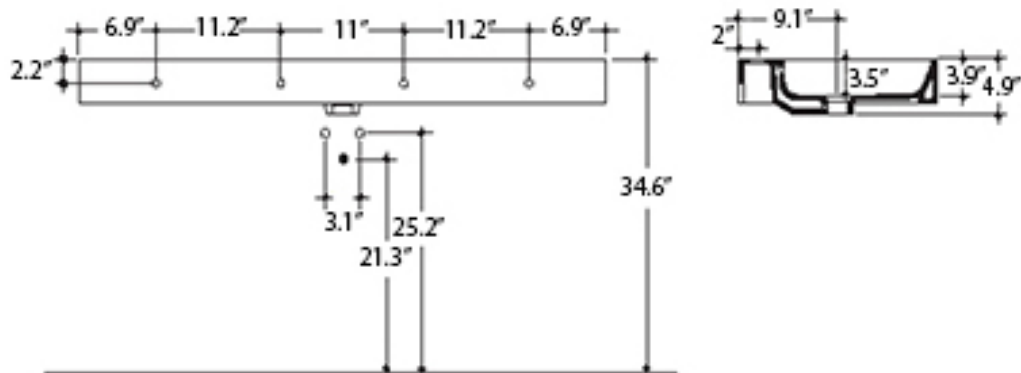

Collection  
Cento

Model |  
Cento 3531

Dimensions Metric  
1 inch = 2.54 cm  
1 inch = 25.4 mm

**WS**<sup>®</sup>  
BATH  
COLLECTIONS

1051 Lea Drive - Collegeville, PA 19426  
Tel. 215 513 9400 - Fax 610 831 0215  
[www.ws bathcollections.com](http://www.ws bathcollections.com) - [info@ws bathcollections.com](mailto:info@ws bathcollections.com)

Collection  
Cento

Model |  
Cento 3532

Dimensions Metric  
1 inch = 2.54 cm  
1 inch = 25.4 mm

**WS**<sup>®</sup>  
BATH  
COLLECTIONS

1051 Lea Drive - Collegeville, PA 19426  
Tel. 215 513 9400 - Fax 610 831 0215  
[www.ws bathcollections.com](http://www.ws bathcollections.com) - [info@ws bathcollections.com](mailto:info@ws bathcollections.com)

Collection  
Cento

Model |  
Cento 3533

Dimensions Metric  
1 inch = 2.54 cm  
1 inch = 25.4 mm

**WS**<sup>®</sup>  
BATH  
COLLECTIONS

1051 Lea Drive - Collegeville, PA 19426  
Tel. 215 513 9400 - Fax 610 831 0215  
[www.ws bathcollections.com](http://www.ws bathcollections.com) - [info@ws bathcollections.com](mailto:info@ws bathcollections.com)

Collection  
Cento

Model |  
Cento 3534

Dimensions Metric  
1 inch = 2.54 cm  
1 inch = 25.4 mm

**WS**<sup>®</sup>  
BATH  
COLLECTIONS

1051 Lea Drive - Collegeville, PA 19426  
Tel. 215 513 9400 - Fax 610 831 0215  
[www.ws bathcollections.com](http://www.ws bathcollections.com) - [info@ws bathcollections.com](mailto:info@ws bathcollections.com)