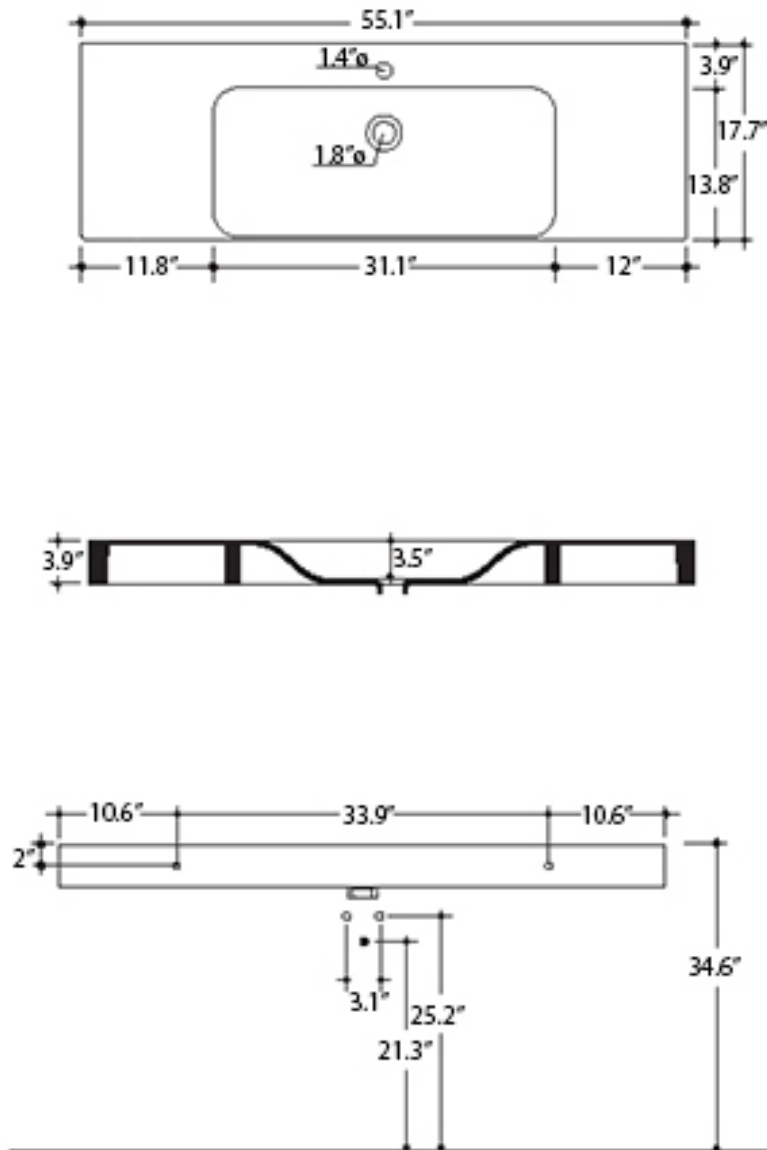

### Features

- Bathroom Sink and Semi-Pedestal
- Made of Ceramic
- Glossy White
- Pedestal: Cento 3575
- Pedestal Dimensions: 8.5" L x 10.8" W x 17.3" H
- With Overflow
- Wall Mount Installation
- Available With One or Three Faucet Holes (4" or 8" Spread)
- Designed by Marc Sadler
- Made in Italy

Collection  
Cento

Model |  
Cento 3532

Dimensions Metric  
1 inch = 2.54 cm  
1 inch = 25.4 mm

**WS**<sup>®</sup>  
BATH  
COLLECTIONS

1051 Lea Drive - Collegeville, PA 19426  
Tel. 215 513 9400 - Fax 610 831 0215  
[www.ws bathcollections.com](http://www.ws bathcollections.com) - [info@ws bathcollections.com](mailto:info@ws bathcollections.com)

Collection  
Cento

Model |  
Cento 3533

Dimensions Metric  
1 inch = 2.54 cm  
1 inch = 25.4 mm

**WS**<sup>®</sup>  
BATH  
COLLECTIONS

1051 Lea Drive - Collegeville, PA 19426  
Tel. 215 513 9400 - Fax 610 831 0215  
[www.ws bathcollections.com](http://www.ws bathcollections.com) - [info@ws bathcollections.com](mailto:info@ws bathcollections.com)

Collection  
Cento

Model |  
Cento 3534

Dimensions Metric  
1 inch = 2.54 cm  
1 inch = 25.4 mm

**WS**<sup>®</sup>  
BATH  
COLLECTIONS

1051 Lea Drive - Collegeville, PA 19426  
Tel. 215 513 9400 - Fax 610 831 0215  
[www.ws bathcollections.com](http://www.ws bathcollections.com) - [info@ws bathcollections.com](mailto:info@ws bathcollections.com)