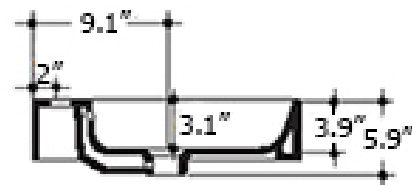

### SKU# | Options:

- Cento 3550+3575 | 39.4" L x 17.7" W x 34.4" H
- Cento 3535+3575 | 55.1" L x 17.7" W x 34.4" H
- Cento 3534+3575 | 47.2" L x 17.7" W x 34.4" H
- Cento 3533+3575 | 31.5" L x 17.7" W x 34.4" H
- Cento 3532+3575 | 27.6" L x 17.7" W x 34.4" H
- Cento 3531+3575 | 23.6" L x 17.7" W x 34.4" H
- Cento 3530+3575 | 19.7" L x 17.7" W x 34.4" H

\* WS Bath Collections reserves the right to revise dimensions or information on this sheet without notice

<b>Collection  </b> Cento	<b>Model  </b> Cento Sink & Semi-Pedestal	Dimensions Metric <i>1 inch = 2.54 cm</i> <i>1 inch = 25.4 mm</i>	 1051 Lea Drive - Collegeville, PA 19426 Tel. 215 513 9400 - Fax 610 831 0215 <a href="http://www.ws bathcollections.com">www.ws bathcollections.com</a> - <a href="mailto:info@ws bathcollections.com">info@ws bathcollections.com</a>
------------------------------	--	---	---

Collection  
Cento

Model |  
Cento 3530

Dimensions Metric  
1 inch = 2.54 cm  
1 inch = 25.4 mm

**WS**®  
BATH  
COLLECTIONS

1051 Lea Drive - Collegeville, PA 19426  
Tel. 215 513 9400 - Fax 610 831 0215  
[www.ws bathcollections.com](http://www.ws bathcollections.com) - [info@ws bathcollections.com](mailto:info@ws bathcollections.com)

Collection  
Cento

Model |  
Cento 3531

Dimensions Metric  
1 inch = 2.54 cm  
1 inch = 25.4 mm

**WS**<sup>®</sup>  
BATH  
COLLECTIONS

1051 Lea Drive - Collegeville, PA 19426  
Tel. 215 513 9400 - Fax 610 831 0215  
[www.ws bathcollections.com](http://www.ws bathcollections.com) - [info@ws bathcollections.com](mailto:info@ws bathcollections.com)