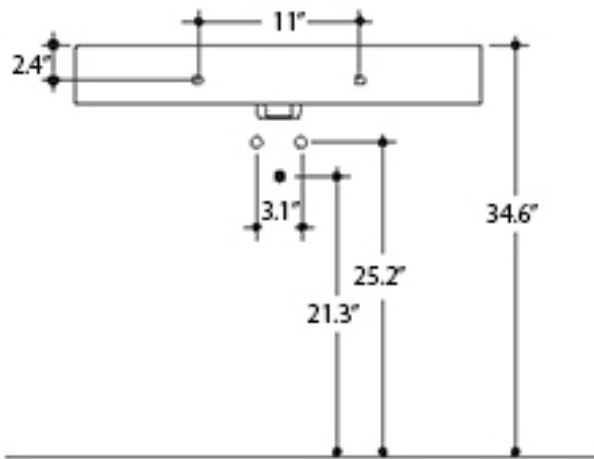

\* WS Bath Collections reserves the right to revise dimensions or information on this sheet without notice

<b>Collection  </b> Cento	<b>Model  </b> Cento Sink & Semi-Pedestal	Dimensions Metric <i>1 inch = 2.54 cm</i> <i>1 inch = 25.4 mm</i>	 1051 Lea Drive - Collegeville, PA 19426 Tel. 215 513 9400 - Fax 610 831 0215 <a href="http://www.ws bathcollections.com">www.ws bathcollections.com</a> - <a href="mailto:info@ws bathcollections.com">info@ws bathcollections.com</a>
------------------------------	--	---	---

Collection  
Cento

Model |  
Cento 3530

Dimensions Metric  
1 inch = 2.54 cm  
1 inch = 25.4 mm

**WS**®  
BATH  
COLLECTIONS

1051 Lea Drive - Collegeville, PA 19426  
Tel. 215 513 9400 - Fax 610 831 0215  
[www.ws bathcollections.com](http://www.ws bathcollections.com) - [info@ws bathcollections.com](mailto:info@ws bathcollections.com)

Collection  
Cento

Model |  
Cento 3531

Dimensions Metric  
1 inch = 2.54 cm  
1 inch = 25.4 mm

**WS**<sup>®</sup>  
BATH  
COLLECTIONS

1051 Lea Drive - Collegeville, PA 19426  
Tel. 215 513 9400 - Fax 610 831 0215  
[www.ws bathcollections.com](http://www.ws bathcollections.com) - [info@ws bathcollections.com](mailto:info@ws bathcollections.com)

Collection  
Cento

Model |  
Cento 3532

Dimensions Metric  
1 inch = 2.54 cm  
1 inch = 25.4 mm

**WS**<sup>®</sup>  
BATH  
COLLECTIONS

1051 Lea Drive - Collegeville, PA 19426  
Tel. 215 513 9400 - Fax 610 831 0215  
[www.ws bathcollections.com](http://www.ws bathcollections.com) - [info@ws bathcollections.com](mailto:info@ws bathcollections.com)