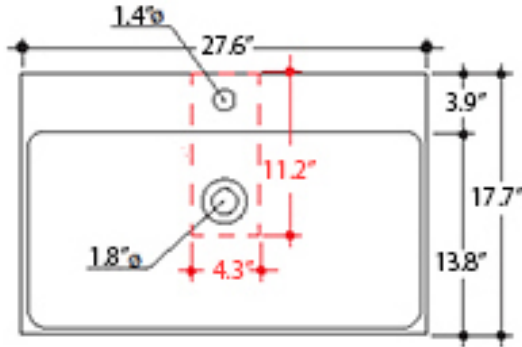

\* WS Bath Collections reserves the right to revise dimensions or information on this sheet without notice

<b>Collection  </b> Cento	<b>Model  </b> Cento Sink & Semi-Pedestal	Dimensions Metric <i>1 inch = 2.54 cm</i> <i>1 inch = 25.4 mm</i>	 1051 Lea Drive - Collegeville, PA 19426 Tel. 215 513 9400 - Fax 610 831 0215 <a href="http://www.ws bathcollections.com">www.ws bathcollections.com</a> - <a href="mailto:info@ws bathcollections.com">info@ws bathcollections.com</a>
------------------------------	--	---	---

Collection  
Cento

Model |  
Cento 3530

Dimensions Metric  
1 inch = 2.54 cm  
1 inch = 25.4 mm

**WS**®  
BATH  
COLLECTIONS

1051 Lea Drive - Collegeville, PA 19426  
Tel. 215 513 9400 - Fax 610 831 0215  
[www.ws bathcollections.com](http://www.ws bathcollections.com) - [info@ws bathcollections.com](mailto:info@ws bathcollections.com)

Collection  
Cento

Model |  
Cento 3531

Dimensions Metric  
1 inch = 2.54 cm  
1 inch = 25.4 mm

**WS**<sup>®</sup>  
BATH  
COLLECTIONS

1051 Lea Drive - Collegeville, PA 19426  
Tel. 215 513 9400 - Fax 610 831 0215  
[www.ws bathcollections.com](http://www.ws bathcollections.com) - [info@ws bathcollections.com](mailto:info@ws bathcollections.com)

Collection  
Cento

Model |  
Cento 3532

Dimensions Metric  
1 inch = 2.54 cm  
1 inch = 25.4 mm

**WS**<sup>®</sup>  
BATH  
COLLECTIONS

1051 Lea Drive - Collegeville, PA 19426  
Tel. 215 513 9400 - Fax 610 831 0215  
[www.ws bathcollections.com](http://www.ws bathcollections.com) - [info@ws bathcollections.com](mailto:info@ws bathcollections.com)