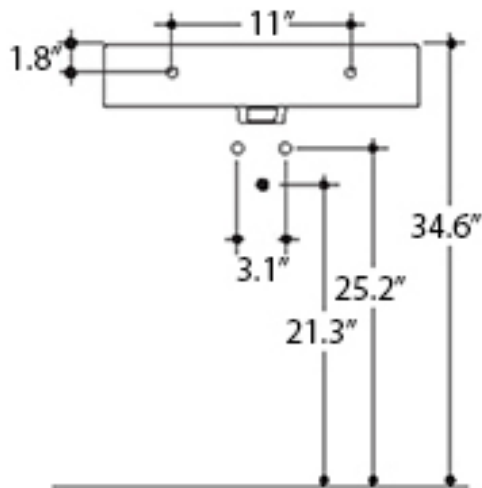

### Features

- Bathroom Sink and Semi-Pedestal
- Made of Ceramic
- Glossy White
- Pedestal: Cento 3575
- Pedestal Dimensions: 8.5" L x 10.8" W x 17.3" H
- With Overflow
- Wall Mount Installation
- Available With One or Three Faucet Holes (4" or 8" Spread)
- Designed by Marc Sadler
- Made in Italy

### SKU# | Options:

- Cento 3550+3575 | 39.4" L x 17.7" W x 34.4" H
- Cento 3535+3575 | 55.1" L x 17.7" W x 34.4" H
- Cento 3534+3575 | 47.2" L x 17.7" W x 34.4" H
- Cento 3533+3575 | 31.5" L x 17.7" W x 34.4" H
- Cento 3532+3575 | 27.6" L x 17.7" W x 34.4" H
- Cento 3531+3575 | 23.6" L x 17.7" W x 34.4" H
- Cento 3530+3575 | 19.7" L x 17.7" W x 34.4" H

\* WS Bath Collections reserves the right to revise dimensions or information on this sheet without notice

<b>Collection  </b> Cento	<b>Model  </b> Cento Sink & Semi-Pedestal	Dimensions Metric <i>1 inch = 2.54 cm</i> <i>1 inch = 25.4 mm</i>	 1051 Lea Drive - Collegeville, PA 19426 Tel. 215 513 9400 - Fax 610 831 0215 <a href="http://www.ws bathcollections.com">www.ws bathcollections.com</a> - <a href="mailto:info@ws bathcollections.com">info@ws bathcollections.com</a>
------------------------------	--	---	---

Collection  
Cento

Model |  
Cento 3530

Dimensions Metric  
1 inch = 2.54 cm  
1 inch = 25.4 mm

**WS**®  
BATH  
COLLECTIONS

1051 Lea Drive - Collegeville, PA 19426  
Tel. 215 513 9400 - Fax 610 831 0215  
[www.ws bathcollections.com](http://www.ws bathcollections.com) - [info@ws bathcollections.com](mailto:info@ws bathcollections.com)