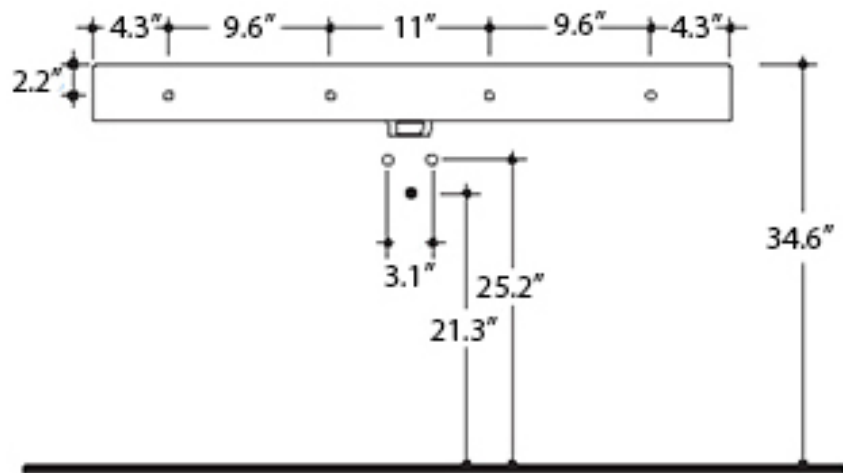

### Features

- Bathroom Sink and Semi-Pedestal
- Made of Ceramic
- Glossy White
- Pedestal: Cento 3575
- Pedestal Dimensions: 8.5" L x 10.8" W x 17.3" H
- With Overflow
- Wall Mount Installation
- Available With One or Three Faucet Holes (4" or 8" Spread)
- Designed by Marc Sadler
- Made in Italy

Collection  
Cento

Model |  
Cento 3534

Dimensions Metric  
1 inch = 2.54 cm  
1 inch = 25.4 mm

**WS**<sup>®</sup>  
BATH  
COLLECTIONS

1051 Lea Drive - Collegeville, PA 19426  
Tel. 215 513 9400 - Fax 610 831 0215  
[www.ws bathcollections.com](http://www.ws bathcollections.com) - [info@ws bathcollections.com](mailto:info@ws bathcollections.com)

Collection  
Cento

Model |  
Cento 3535

Dimensions Metric

1 inch = 2.54 cm  
1 inch = 25.4 mm

**WS**<sup>®</sup>  
BATH  
COLLECTIONS

1051 Lea Drive - Collegeville, PA 19426  
Tel. 215 513 9400 - Fax 610 831 0215

[www.ws bathcollections.com](http://www.ws bathcollections.com) - [info@ws bathcollections.com](mailto:info@ws bathcollections.com)

Collection  
Cento

Model |  
Cento 3550

Dimensions Metric  
1 inch = 2.54 cm  
1 inch = 25.4 mm