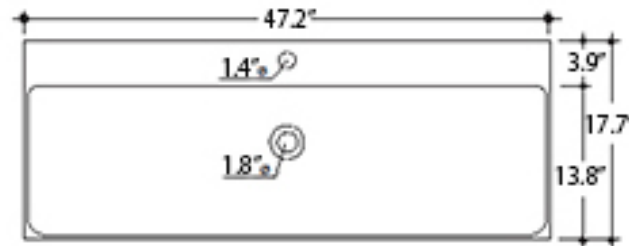

Collection  
Cento

Model |  
Cento 3531

Dimensions Metric  
1 inch = 2.54 cm  
1 inch = 25.4 mm

**WS**<sup>®</sup>  
BATH  
COLLECTIONS

1051 Lea Drive - Collegeville, PA 19426  
Tel. 215 513 9400 - Fax 610 831 0215  
[www.ws bathcollections.com](http://www.ws bathcollections.com) - [info@ws bathcollections.com](mailto:info@ws bathcollections.com)

Collection  
Cento

Model |  
Cento 3532

Dimensions Metric  
1 inch = 2.54 cm  
1 inch = 25.4 mm

**WS**<sup>®</sup>  
BATH  
COLLECTIONS

1051 Lea Drive - Collegeville, PA 19426  
Tel. 215 513 9400 - Fax 610 831 0215  
[www.ws bathcollections.com](http://www.ws bathcollections.com) - [info@ws bathcollections.com](mailto:info@ws bathcollections.com)

Collection  
Cento

Model |  
Cento 3533

Dimensions Metric  
1 inch = 2.54 cm  
1 inch = 25.4 mm

**WS**<sup>®</sup>  
BATH  
COLLECTIONS

1051 Lea Drive - Collegeville, PA 19426  
Tel. 215 513 9400 - Fax 610 831 0215  
[www.ws bathcollections.com](http://www.ws bathcollections.com) - [info@ws bathcollections.com](mailto:info@ws bathcollections.com)

Collection  
Cento

Model |  
Cento 3534

Dimensions Metric  
1 inch = 2.54 cm  
1 inch = 25.4 mm

**WS**<sup>®</sup>  
BATH  
COLLECTIONS

1051 Lea Drive - Collegeville, PA 19426  
Tel. 215 513 9400 - Fax 610 831 0215  
[www.ws bathcollections.com](http://www.ws bathcollections.com) - [info@ws bathcollections.com](mailto:info@ws bathcollections.com)