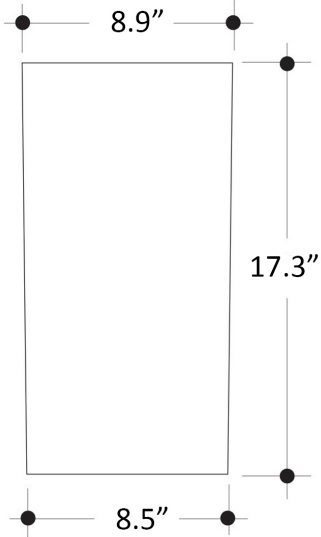

Front View: