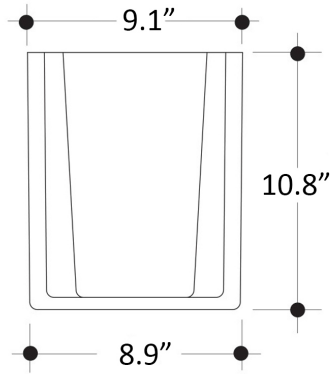

Collection  
Cento

Model |  
Cento 3534

Dimensions Metric  
1 inch = 2.54 cm  
1 inch = 25.4 mm

**WS**<sup>®</sup>  
BATH  
COLLECTIONS

1051 Lea Drive - Collegeville, PA 19426  
Tel. 215 513 9400 - Fax 610 831 0215  
[www.ws bathcollections.com](http://www.ws bathcollections.com) - [info@ws bathcollections.com](mailto:info@ws bathcollections.com)

Collection  
Cento

Model |  
Cento 3535

Dimensions Metric

1 inch = 2.54 cm  
1 inch = 25.4 mm

**WS**<sup>®</sup>  
BATH  
COLLECTIONS

1051 Lea Drive - Collegeville, PA 19426  
Tel. 215 513 9400 - Fax 610 831 0215

[www.ws bathcollections.com](http://www.ws bathcollections.com) - [info@ws bathcollections.com](mailto:info@ws bathcollections.com)

Collection  
Cento

Model |  
Cento 3550

Dimensions Metric  
1 inch = 2.54 cm  
1 inch = 25.4 mm

Top View:

Front View:

Back View with Mounting:

Collection  
Cento

Model |  
Cento 3575

Dimensions Metric  
1 inch = 2.54 cm  
1 inch = 25.4 mm

**WS** BATH  
COLLECTIONS

1051 Lea Drive - Collegeville, PA 19426  
Tel. 215 513 9400 - Fax 610 831 0215  
[www.ws bathcollections.com](http://www.ws bathcollections.com) - [info@ws bathcollections.com](mailto:info@ws bathcollections.com)