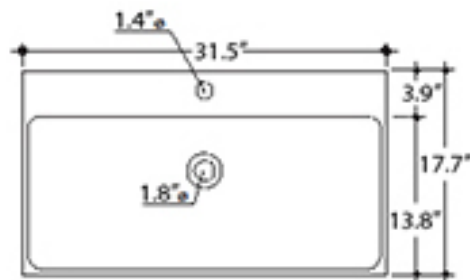

Collection  
Cento

Model |  
Cento 3530

Dimensions Metric  
1 inch = 2.54 cm  
1 inch = 25.4 mm

**WS**®  
BATH  
COLLECTIONS

1051 Lea Drive - Collegeville, PA 19426  
Tel. 215 513 9400 - Fax 610 831 0215  
[www.ws bathcollections.com](http://www.ws bathcollections.com) - [info@ws bathcollections.com](mailto:info@ws bathcollections.com)

Collection  
Cento

Model |  
Cento 3531

Dimensions Metric  
1 inch = 2.54 cm  
1 inch = 25.4 mm

**WS**<sup>®</sup>  
BATH  
COLLECTIONS

1051 Lea Drive - Collegeville, PA 19426  
Tel. 215 513 9400 - Fax 610 831 0215  
[www.ws bathcollections.com](http://www.ws bathcollections.com) - [info@ws bathcollections.com](mailto:info@ws bathcollections.com)

Collection  
Cento

Model |  
Cento 3532

Dimensions Metric  
1 inch = 2.54 cm  
1 inch = 25.4 mm

**WS**<sup>®</sup>  
BATH  
COLLECTIONS

1051 Lea Drive - Collegeville, PA 19426  
Tel. 215 513 9400 - Fax 610 831 0215  
[www.ws bathcollections.com](http://www.ws bathcollections.com) - [info@ws bathcollections.com](mailto:info@ws bathcollections.com)

Collection  
Cento

Model |  
Cento 3533

Dimensions Metric  
1 inch = 2.54 cm  
1 inch = 25.4 mm

**WS**<sup>®</sup>  
BATH  
COLLECTIONS

1051 Lea Drive - Collegeville, PA 19426  
Tel. 215 513 9400 - Fax 610 831 0215  
[www.ws bathcollections.com](http://www.ws bathcollections.com) - [info@ws bathcollections.com](mailto:info@ws bathcollections.com)