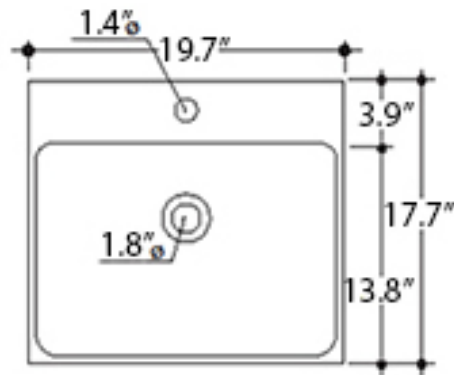

### Features

- Bathroom Sink and Semi-Pedestal
- Made of Ceramic
- Glossy White
- Pedestal: Cento 3575
- Pedestal Dimensions: 8.5" L x 10.8" W x 17.3" H
- With Overflow
- Wall Mount Installation
- Available With One or Three Faucet Holes (4" or 8" Spread)
- Designed by Marc Sadler
- Made in Italy

### SKU# | Options:

- Cento 3550+3575 | 39.4" L x 17.7" W x 34.4" H
- Cento 3535+3575 | 55.1" L x 17.7" W x 34.4" H
- Cento 3534+3575 | 47.2" L x 17.7" W x 34.4" H
- Cento 3533+3575 | 31.5" L x 17.7" W x 34.4" H
- Cento 3532+3575 | 27.6" L x 17.7" W x 34.4" H
- Cento 3531+3575 | 23.6" L x 17.7" W x 34.4" H
- Cento 3530+3575 | 19.7" L x 17.7" W x 34.4" H

\* WS Bath Collections reserves the right to revise dimensions or information on this sheet without notice

<b>Collection  </b> Cento	<b>Model  </b> Cento Sink & Semi-Pedestal	Dimensions Metric <i>1 inch = 2.54 cm</i> <i>1 inch = 25.4 mm</i>	 1051 Lea Drive - Collegeville, PA 19426 Tel. 215 513 9400 - Fax 610 831 0215 <a href="http://www.ws bathcollections.com">www.ws bathcollections.com</a> - <a href="mailto:info@ws bathcollections.com">info@ws bathcollections.com</a>
------------------------------	--	---	---

Collection  
Cento

Model |  
Cento 3530

Dimensions Metric  
1 inch = 2.54 cm  
1 inch = 25.4 mm

**WS**®  
BATH  
COLLECTIONS

1051 Lea Drive - Collegeville, PA 19426  
Tel. 215 513 9400 - Fax 610 831 0215  
[www.ws bathcollections.com](http://www.ws bathcollections.com) - [info@ws bathcollections.com](mailto:info@ws bathcollections.com)