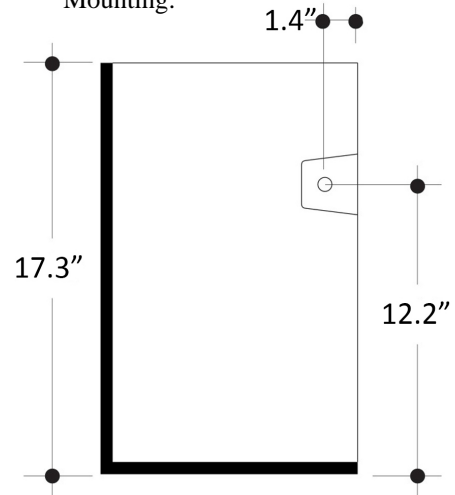

### Features

- Bathroom Sink and Semi-Pedestal
- Made of Ceramic
- Glossy White
- Pedestal: Cento 3575
- Pedestal Dimensions: 8.5" L x 10.8" W x 17.3" H
- With Overflow
- Wall Mount Installation
- Available With One or Three Faucet Holes (4" or 8" Spread)
- Designed by Marc Sadler
- Made in Italy

### SKU# | Options:

- Cento 3550+3575 | 39.4" L x 17.7" W x 34.4" H
- Cento 3535+3575 | 55.1" L x 17.7" W x 34.4" H
- Cento 3534+3575 | 47.2" L x 17.7" W x 34.4" H
- Cento 3533+3575 | 31.5" L x 17.7" W x 34.4" H
- Cento 3532+3575 | 27.6" L x 17.7" W x 34.4" H
- Cento 3531+3575 | 23.6" L x 17.7" W x 34.4" H
- Cento 3530+3575 | 19.7" L x 17.7" W x 34.4" H

[www.ws bathcollections.com](http://www.ws bathcollections.com) - [info@ws bathcollections.com](mailto:info@ws bathcollections.com)

Collection  
Cento

Model |  
Cento 3550

Dimensions Metric  
1 inch = 2.54 cm  
1 inch = 25.4 mm

Top View:

Front View:

Back View with Mounting:

Collection  
Cento

Model |  
Cento 3575

Dimensions Metric  
1 inch = 2.54 cm  
1 inch = 25.4 mm

**WS** BATH  
COLLECTIONS

1051 Lea Drive - Collegeville, PA 19426  
Tel. 215 513 9400 - Fax 610 831 0215  
[www.ws bathcollections.com](http://www.ws bathcollections.com) - [info@ws bathcollections.com](mailto:info@ws bathcollections.com)