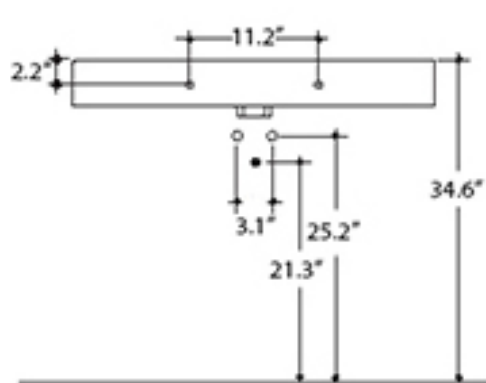

Collection  
Cento

Model |  
Cento 3530

Dimensions Metric  
1 inch = 2.54 cm  
1 inch = 25.4 mm

**WS**®  
BATH  
COLLECTIONS

1051 Lea Drive - Collegeville, PA 19426  
Tel. 215 513 9400 - Fax 610 831 0215  
[www.ws bathcollections.com](http://www.ws bathcollections.com) - [info@ws bathcollections.com](mailto:info@ws bathcollections.com)

Collection  
Cento

Model |  
Cento 3531

Dimensions Metric  
1 inch = 2.54 cm  
1 inch = 25.4 mm

**WS**<sup>®</sup>  
BATH  
COLLECTIONS

1051 Lea Drive - Collegeville, PA 19426  
Tel. 215 513 9400 - Fax 610 831 0215  
[www.ws bathcollections.com](http://www.ws bathcollections.com) - [info@ws bathcollections.com](mailto:info@ws bathcollections.com)

Collection  
Cento

Model |  
Cento 3532

Dimensions Metric  
1 inch = 2.54 cm  
1 inch = 25.4 mm

**WS**<sup>®</sup>  
BATH  
COLLECTIONS

1051 Lea Drive - Collegeville, PA 19426  
Tel. 215 513 9400 - Fax 610 831 0215  
[www.ws bathcollections.com](http://www.ws bathcollections.com) - [info@ws bathcollections.com](mailto:info@ws bathcollections.com)

Collection  
Cento

Model |  
Cento 3533

Dimensions Metric  
1 inch = 2.54 cm  
1 inch = 25.4 mm

**WS**<sup>®</sup>  
BATH  
COLLECTIONS

1051 Lea Drive - Collegeville, PA 19426  
Tel. 215 513 9400 - Fax 610 831 0215  
[www.ws bathcollections.com](http://www.ws bathcollections.com) - [info@ws bathcollections.com](mailto:info@ws bathcollections.com)