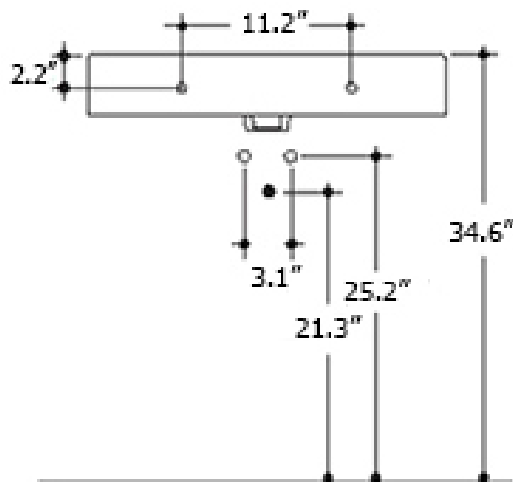

\* WS Bath Collections reserves the right to revise dimensions or information on this sheet without notice

<b>Collection  </b> Cento	<b>Model  </b> Cento Sink & Semi-Pedestal	Dimensions Metric <i>1 inch = 2.54 cm</i> <i>1 inch = 25.4 mm</i>	 1051 Lea Drive - Collegeville, PA 19426 Tel. 215 513 9400 - Fax 610 831 0215 <a href="http://www.ws bathcollections.com">www.ws bathcollections.com</a> - <a href="mailto:info@ws bathcollections.com">info@ws bathcollections.com</a>
------------------------------	--	---	---

Collection  
Cento

Model |  
Cento 3530

Dimensions Metric  
1 inch = 2.54 cm  
1 inch = 25.4 mm

**WS**®  
BATH  
COLLECTIONS

1051 Lea Drive - Collegeville, PA 19426  
Tel. 215 513 9400 - Fax 610 831 0215  
[www.ws bathcollections.com](http://www.ws bathcollections.com) - [info@ws bathcollections.com](mailto:info@ws bathcollections.com)

Collection  
Cento

Model |  
Cento 3531

Dimensions Metric  
1 inch = 2.54 cm  
1 inch = 25.4 mm

**WS**<sup>®</sup>  
BATH  
COLLECTIONS

1051 Lea Drive - Collegeville, PA 19426  
Tel. 215 513 9400 - Fax 610 831 0215  
[www.ws bathcollections.com](http://www.ws bathcollections.com) - [info@ws bathcollections.com](mailto:info@ws bathcollections.com)

Collection  
Cento

Model |  
Cento 3532

Dimensions Metric  
1 inch = 2.54 cm  
1 inch = 25.4 mm

**WS**<sup>®</sup>  
BATH  
COLLECTIONS

1051 Lea Drive - Collegeville, PA 19426  
Tel. 215 513 9400 - Fax 610 831 0215  
[www.ws bathcollections.com](http://www.ws bathcollections.com) - [info@ws bathcollections.com](mailto:info@ws bathcollections.com)