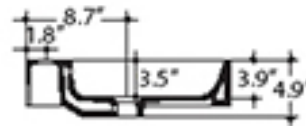

Collection  
Cento

Model |  
Cento 3530

Dimensions Metric  
1 inch = 2.54 cm  
1 inch = 25.4 mm

**WS**®  
BATH  
COLLECTIONS

1051 Lea Drive - Collegeville, PA 19426  
Tel. 215 513 9400 - Fax 610 831 0215  
[www.ws bathcollections.com](http://www.ws bathcollections.com) - [info@ws bathcollections.com](mailto:info@ws bathcollections.com)

Collection  
Cento

Model |  
Cento 3531

Dimensions Metric  
1 inch = 2.54 cm  
1 inch = 25.4 mm

**WS**<sup>®</sup>  
BATH  
COLLECTIONS

1051 Lea Drive - Collegeville, PA 19426  
Tel. 215 513 9400 - Fax 610 831 0215  
[www.ws bathcollections.com](http://www.ws bathcollections.com) - [info@ws bathcollections.com](mailto:info@ws bathcollections.com)

Collection  
Cento

Model |  
Cento 3532

Dimensions Metric  
1 inch = 2.54 cm  
1 inch = 25.4 mm

**WS**<sup>®</sup>  
BATH  
COLLECTIONS

1051 Lea Drive - Collegeville, PA 19426  
Tel. 215 513 9400 - Fax 610 831 0215  
[www.ws bathcollections.com](http://www.ws bathcollections.com) - [info@ws bathcollections.com](mailto:info@ws bathcollections.com)

Collection  
Cento

Model |  
Cento 3533

Dimensions Metric  
1 inch = 2.54 cm  
1 inch = 25.4 mm

**WS**<sup>®</sup>  
BATH  
COLLECTIONS

1051 Lea Drive - Collegeville, PA 19426  
Tel. 215 513 9400 - Fax 610 831 0215  
[www.ws bathcollections.com](http://www.ws bathcollections.com) - [info@ws bathcollections.com](mailto:info@ws bathcollections.com)