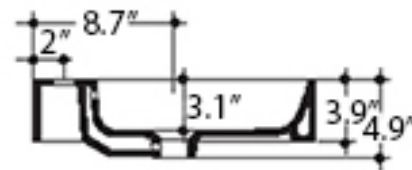

### SKU# | Options:

- Cento 3550+3575 | 39.4" L x 17.7" W x 34.4" H
- Cento 3535+3575 | 55.1" L x 17.7" W x 34.4" H
- Cento 3534+3575 | 47.2" L x 17.7" W x 34.4" H
- Cento 3533+3575 | 31.5" L x 17.7" W x 34.4" H
- Cento 3532+3575 | 27.6" L x 17.7" W x 34.4" H
- Cento 3531+3575 | 23.6" L x 17.7" W x 34.4" H
- Cento 3530+3575 | 19.7" L x 17.7" W x 34.4" H

\* WS Bath Collections reserves the right to revise dimensions or information on this sheet without notice

<b>Collection  </b> Cento	<b>Model  </b> Cento Sink & Semi-Pedestal	Dimensions Metric <i>1 inch = 2.54 cm</i> <i>1 inch = 25.4 mm</i>	 1051 Lea Drive - Collegeville, PA 19426 Tel. 215 513 9400 - Fax 610 831 0215 <a href="http://www.ws bathcollections.com">www.ws bathcollections.com</a> - <a href="mailto:info@ws bathcollections.com">info@ws bathcollections.com</a>
------------------------------	--	---	---