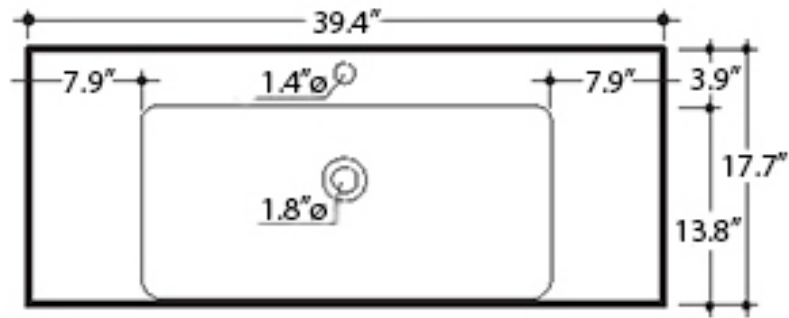

Collection  
Cento

Model |  
Cento 3533

Dimensions Metric  
1 inch = 2.54 cm  
1 inch = 25.4 mm

**WS**<sup>®</sup>  
BATH  
COLLECTIONS

1051 Lea Drive - Collegeville, PA 19426  
Tel. 215 513 9400 - Fax 610 831 0215  
[www.ws bathcollections.com](http://www.ws bathcollections.com) - [info@ws bathcollections.com](mailto:info@ws bathcollections.com)

Collection  
Cento

Model |  
Cento 3534

Dimensions Metric  
1 inch = 2.54 cm  
1 inch = 25.4 mm

**WS**<sup>®</sup>  
BATH  
COLLECTIONS

1051 Lea Drive - Collegeville, PA 19426  
Tel. 215 513 9400 - Fax 610 831 0215  
[www.ws bathcollections.com](http://www.ws bathcollections.com) - [info@ws bathcollections.com](mailto:info@ws bathcollections.com)

Collection  
Cento

Model |  
Cento 3535

Dimensions Metric

1 inch = 2.54 cm  
1 inch = 25.4 mm

**WS**<sup>®</sup>  
BATH  
COLLECTIONS

1051 Lea Drive - Collegeville, PA 19426  
Tel. 215 513 9400 - Fax 610 831 0215

[www.ws bathcollections.com](http://www.ws bathcollections.com) - [info@ws bathcollections.com](mailto:info@ws bathcollections.com)

Collection  
Cento

Model |  
Cento 3550

Dimensions Metric  
1 inch = 2.54 cm  
1 inch = 25.4 mm