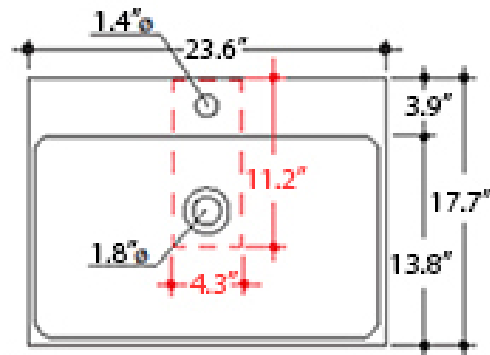

### SKU# | Options:

- Cento 3550+3575 | 39.4" L x 17.7" W x 34.4" H
- Cento 3535+3575 | 55.1" L x 17.7" W x 34.4" H
- Cento 3534+3575 | 47.2" L x 17.7" W x 34.4" H
- Cento 3533+3575 | 31.5" L x 17.7" W x 34.4" H
- Cento 3532+3575 | 27.6" L x 17.7" W x 34.4" H
- Cento 3531+3575 | 23.6" L x 17.7" W x 34.4" H
- Cento 3530+3575 | 19.7" L x 17.7" W x 34.4" H

\* WS Bath Collections reserves the right to revise dimensions or information on this sheet without notice

<b>Collection  </b> Cento	<b>Model  </b> Cento Sink & Semi-Pedestal	Dimensions Metric <i>1 inch = 2.54 cm</i> <i>1 inch = 25.4 mm</i>	 1051 Lea Drive - Collegeville, PA 19426 Tel. 215 513 9400 - Fax 610 831 0215 <a href="http://www.ws bathcollections.com">www.ws bathcollections.com</a> - <a href="mailto:info@ws bathcollections.com">info@ws bathcollections.com</a>
------------------------------	--	---	---

Collection  
Cento

Model |  
Cento 3530

Dimensions Metric  
1 inch = 2.54 cm  
1 inch = 25.4 mm

**WS**®  
BATH  
COLLECTIONS

1051 Lea Drive - Collegeville, PA 19426  
Tel. 215 513 9400 - Fax 610 831 0215  
[www.ws bathcollections.com](http://www.ws bathcollections.com) - [info@ws bathcollections.com](mailto:info@ws bathcollections.com)

Collection  
Cento

Model |  
Cento 3531

Dimensions Metric  
1 inch = 2.54 cm  
1 inch = 25.4 mm

**WS**<sup>®</sup>  
BATH  
COLLECTIONS

1051 Lea Drive - Collegeville, PA 19426  
Tel. 215 513 9400 - Fax 610 831 0215  
[www.ws bathcollections.com](http://www.ws bathcollections.com) - [info@ws bathcollections.com](mailto:info@ws bathcollections.com)