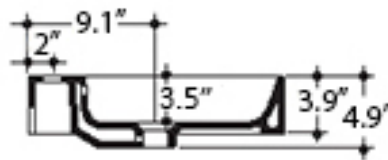

Collection  
Cento

Model |  
Cento 3533

Dimensions Metric  
1 inch = 2.54 cm  
1 inch = 25.4 mm

**WS**<sup>®</sup>  
BATH  
COLLECTIONS

1051 Lea Drive - Collegeville, PA 19426  
Tel. 215 513 9400 - Fax 610 831 0215  
[www.ws bathcollections.com](http://www.ws bathcollections.com) - [info@ws bathcollections.com](mailto:info@ws bathcollections.com)

Collection  
Cento

Model |  
Cento 3534

Dimensions Metric  
1 inch = 2.54 cm  
1 inch = 25.4 mm

**WS**<sup>®</sup>  
BATH  
COLLECTIONS

1051 Lea Drive - Collegeville, PA 19426  
Tel. 215 513 9400 - Fax 610 831 0215  
[www.ws bathcollections.com](http://www.ws bathcollections.com) - [info@ws bathcollections.com](mailto:info@ws bathcollections.com)

Collection  
Cento

Model |  
Cento 3535

Dimensions Metric

1 inch = 2.54 cm  
1 inch = 25.4 mm

**WS**<sup>®</sup>  
BATH  
COLLECTIONS

1051 Lea Drive - Collegeville, PA 19426  
Tel. 215 513 9400 - Fax 610 831 0215

[www.ws bathcollections.com](http://www.ws bathcollections.com) - [info@ws bathcollections.com](mailto:info@ws bathcollections.com)

Collection  
Cento

Model |  
Cento 3550

Dimensions Metric  
1 inch = 2.54 cm  
1 inch = 25.4 mm