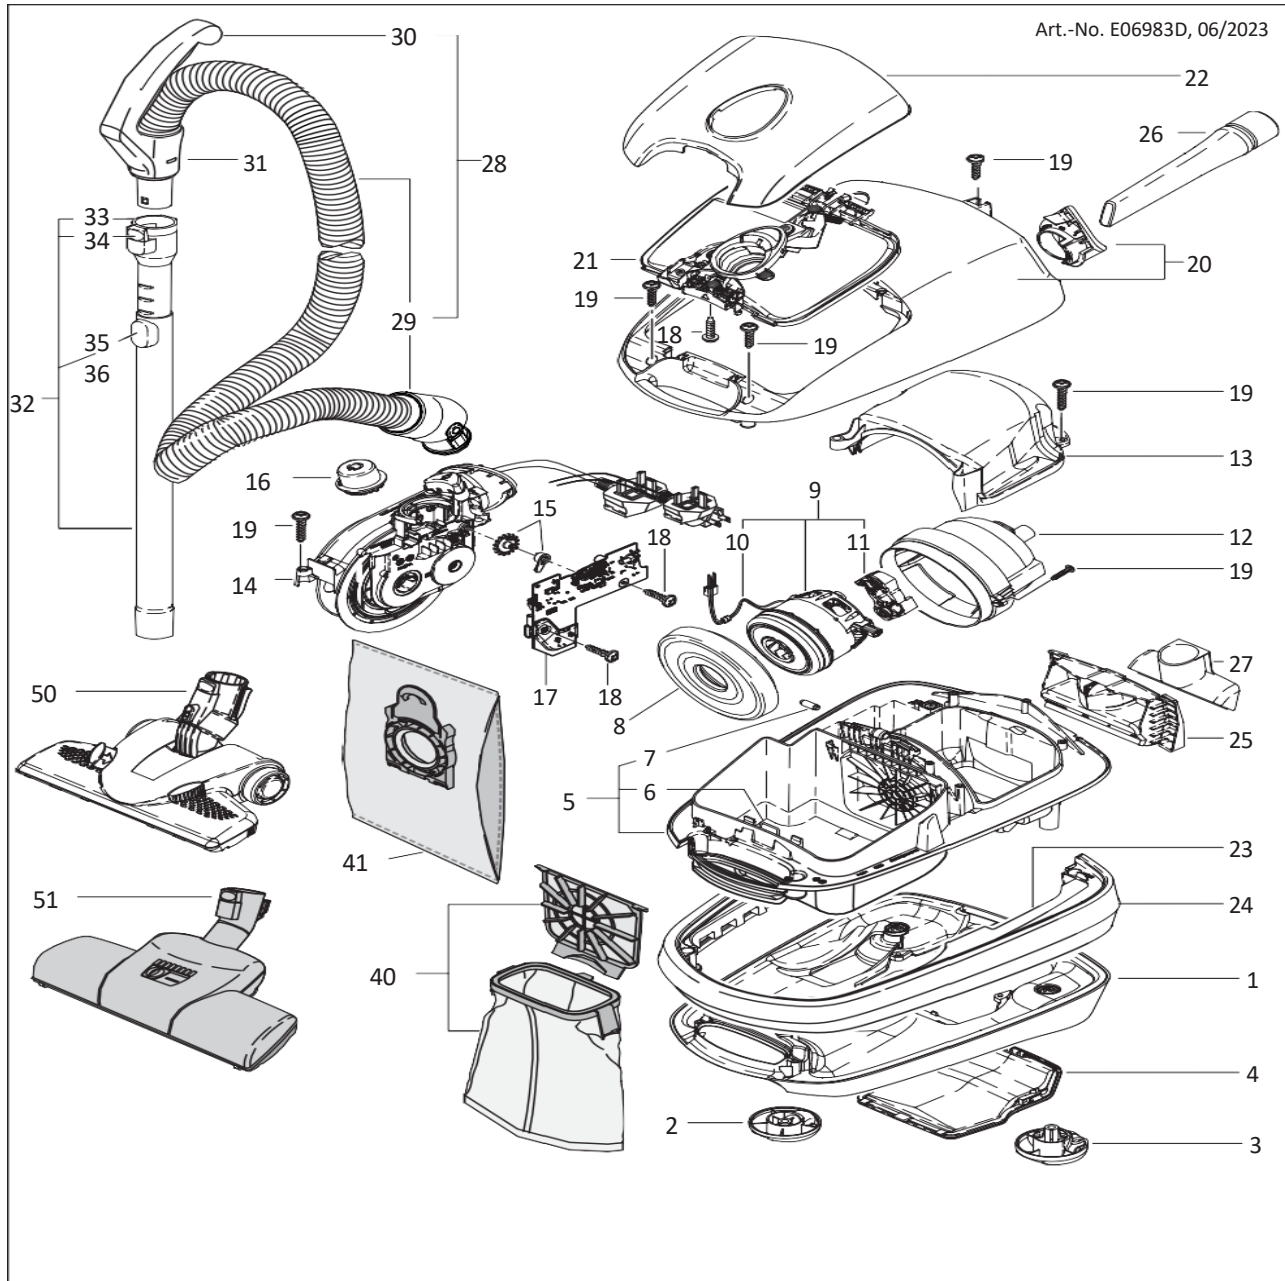

This information intended only for
Europe (230V/240V)
and does not apply to North America!

Parts Diagram

SEBO Airbelt E1 Komfort ePower

Art.-No. E06983D, 06/2023

Pos.	Art.-No.	Description	Pos.	Art.-No.	Description
1	8335DBER	Bottom casing, dark blue	23	8237ER	Bumper (w/o airbelt)
2	8275GSER	Castor (Front), Complete, E	24	8221ER10	Airbelt (stripes)
3	8276GSER	Castor (Rear), Complete, E	25	8213GSER	Support
4	8249DBER	Cover, exhaust air filter, dark blue	26	8066GS	Crevice nozzle
5	8230GSER	Technic module (inc. pos. 6 & 7)	27	8210GS	Upholstery nozzle
6	7045ER	Bag holder	28	8310	Hose, complete (inc. pos. 29 & 30)
7	8053ER	Bolt	29	8314	Hose, E1 (2100mm)
8	8212ER	Motor mount gasket	30	6300GS	Handle grip, Complete (inc. pos. 31)
9	8337ER	Vacuum motor (inc. pos. 10 & 11)	31	6303GS	Retaining ring for handle
10	8282SEER	Wire set, vacuum motor	32	6237ER	Telescopic tube, stainless steel
11	8045ER	Motor support	33	1736GS	Fitting neck
12	8220ER	Noise limiting cover	34	6480ER	Release button set (inc. pos. 34a, 34b & 34c)
13	8289ER	Motor cover	34a	1737GS	Release button (inc. pos. 34c)
14	665632ER	Cable rewind unit, E, UK plug	34b	1738GS	Cap
15	8360ER	Part set potentiometer pinion boost	34c	1739	Leaf Spring
16	8361ER	On/off button, E1 boost, cpl, grey/blk	35	6238ER	Lock heel kit for telescopic tube
17	8291EBER	Electronic controller, E1 boost (220-240V)	36	6425ER	Sliding knob
18	01036	Screw 4x14 - T20	40	8322ER	Microfilter box, E
19	01017	Screw 4x20 - T20	41	8300ER	Box of 8 Ultra-Bags, E
20	8328DBER	Top casing, dark blue	50	7260GS	SEBO KOMBI
21	8340ER	Top casing, inner part, E1		7248ER	Brush strip set for SEBO KOMBI
22	8224DBER	Filter cover, dark blue, E1	51	8365GS	Floor turbo brush pro TT-C