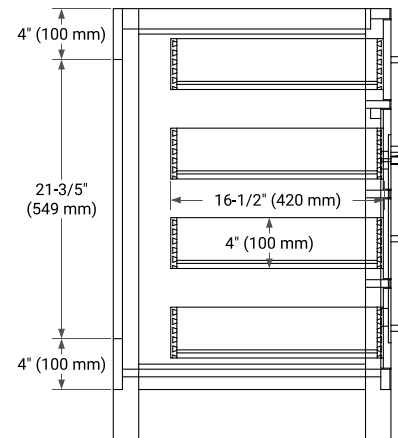

42" LEFT OFFSET CABINET

BASE CABINET DIMENSIONS

42" W x 21.5" D x 33.5" H

FEATURES

- Solid wood frame with engineered wood panels
- Dovetail drawers and joints
- Soft closing doors & drawers

HARDWARE FINISHES*

Brushed Nickel   Satin Brass   Matte Black   Polished Chrome

Hardware comes preinstalled with the illustrated option. Other finishes are available on our online store if you prefer a different one.

AVAILABLE COLORS

White   Grey

FRONT VIEW

SIDE VIEW

PLAN VIEW