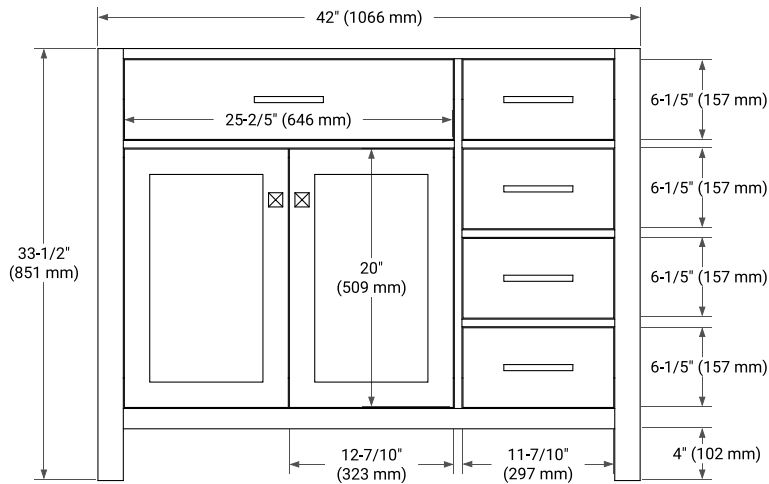

42" LEFT OFFSET CABINET

BASE CABINET DIMENSIONS

42" W x 21.5" D x 33.5" H

FEATURES

- Solid wood frame with engineered wood panels
- Dovetail drawers and joints
- Soft closing doors & drawers

HARDWARE FINISHES*

Brushed Nickel   Satin Brass   Matte Black   Polished Chrome

Hardware comes preinstalled with the illustrated option. Other finishes are available on our online store if you prefer a different one.

AVAILABLE COLORS

White   Grey

FRONT VIEW

SIDE VIEW

PLAN VIEW