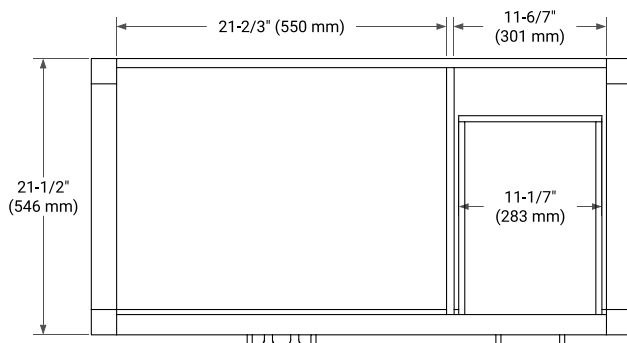

42" LEFT OFFSET CABINET

BASE CABINET DIMENSIONS

42" W x 21.5" D x 33.5" H

FEATURES

- Solid wood frame with engineered wood panels
- Dovetail drawers and joints
- Soft closing doors & drawers

HARDWARE FINISHES*

Brushed Nickel   Satin Brass   Matte Black   Polished Chrome

Hardware comes preinstalled with the illustrated option. Other finishes are available on our online store if you prefer a different one.

AVAILABLE COLORS

White   Grey

FRONT VIEW

SIDE VIEW

PLAN VIEW