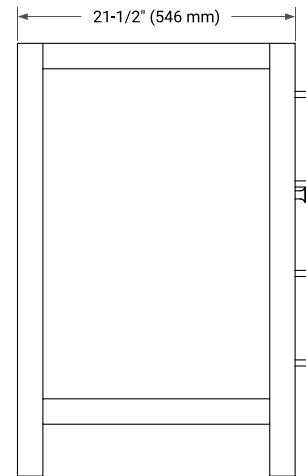

42" LEFT OFFSET CABINET

BASE CABINET DIMENSIONS

42" W x 21.5" D x 33.5" H

FEATURES

- Solid wood frame with engineered wood panels
- Dovetail drawers and joints
- Soft closing doors & drawers

HARDWARE FINISHES*

Brushed Nickel   Satin Brass   Matte Black   Polished Chrome

Hardware comes preinstalled with the illustrated option. Other finishes are available on our online store if you prefer a different one.

AVAILABLE COLORS

White   Grey

FRONT VIEW

SIDE VIEW

PLAN VIEW