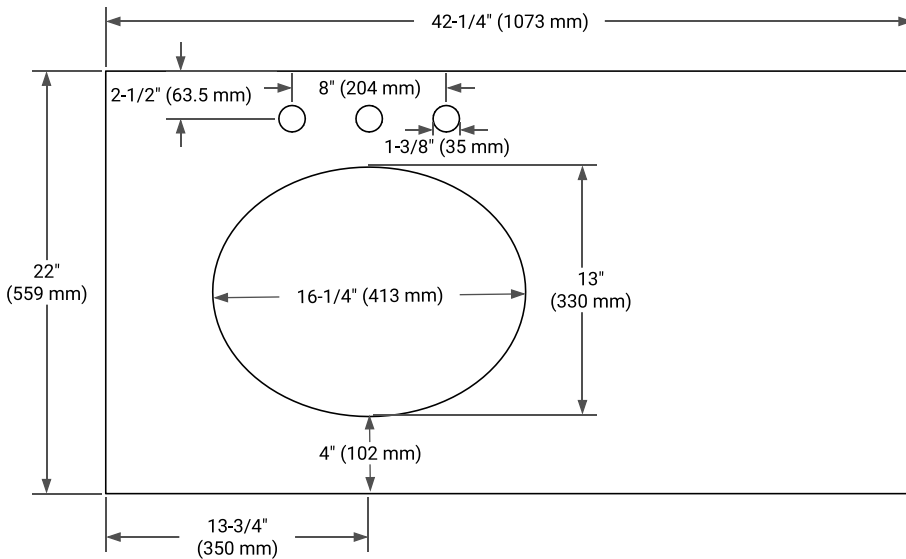

42" LEFT OVAL SINK COUNTERTOP WITH 1.5 IN. THICKNESS

OVERALL DIMENSIONS

42.25" W x 22" D x 1.5" H

COUNTERTOP OPTIONS

FEATURES

- Solid countertop with mitered edges & seams
- Undermount white oval sink
- Pre-drilled for 8" widespread faucet

INCLUDED

- Countertop
- Matching Backsplash
- Oval Sink

COUNTERTOP PLAN VIEW