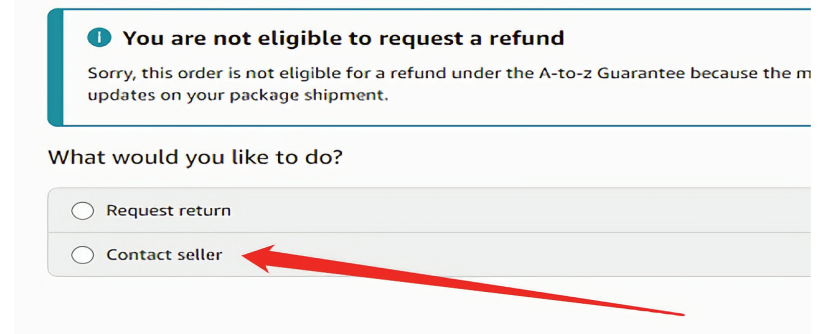

2. Choose your topic from list displayed and Select **【Contact seller】** .