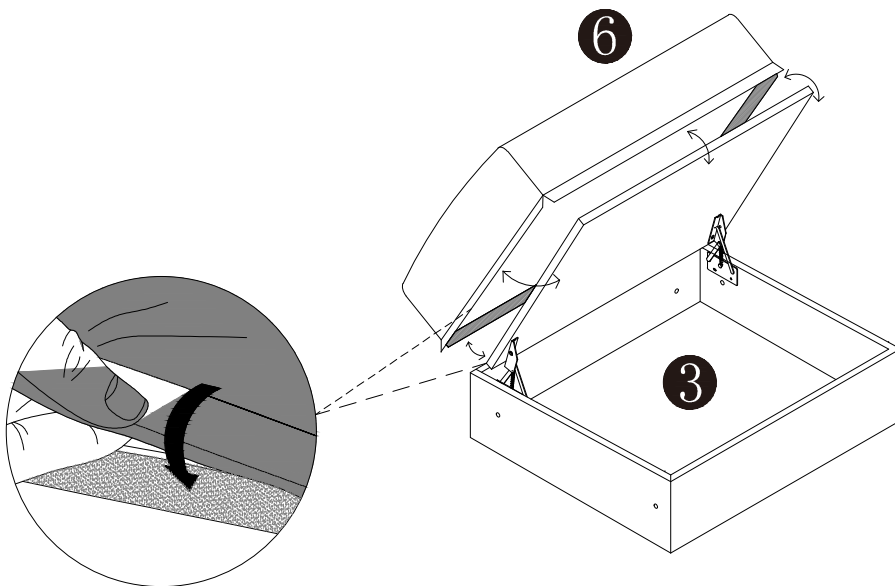

After removing the seat cushion from the vacuum packaging, please tap it with your hand to restore it quickly. It will take 48 hours for it to fully recover

6

x2

7

x1

9

x2

5