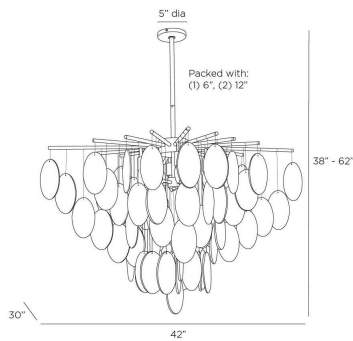

ARTERIOS

TIFFANY CHANDELIER

JAY JEFFERS

GJDLCO1

H: 38 IN, W: 42 IN, D: 30 IN,

Antique Brass, Smoke Luster Glass

This eight-light chandelier is slightly whimsical. Smoke luster glass discs bring a modern feel to this stunning wind chime design. An antique brass iron frame anchors the piece while adding a hint of industrialism. Finish will vary. Shown with a clear tubular bulb.

APPEARANCE

Material	Steel, Glass
Finish	Antique Brass, Smoke Luster
Finish Will Vary	Yes
Top Coat/Sealant	Yes

DIMENSIONS

Canopy	H: 1 IN, Dia: 5.00 IN
Chandelier	H: 31 IN, W: 42 IN, D: 31 IN
Minimum Hanging	H: 38 IN
Max Hanging Height	62 in

WIRING

Rating	Damp
Cord	10 FT, Clear/Silver, SVT
Socket	8, Type B - E12
Maximum Watt	60
Voltage	110-120 V

CERTIFICATIONS

Certifications	Mexico, United States, Canada
----------------	-------------------------------

COMPLIANCY

UL/ETL	Yes
CB	Yes
RoHS	Yes

SHIPPING

Shipping Requirements	Prop65,TruckShip
Product Weight	74 lbs
Gross Weight 1	105 lbs
Shipping Box 1	H: 20 IN, L: 49 IN, W: 37 IN

ADDITIONAL INFO

Features	Assembly Required
----------	-------------------