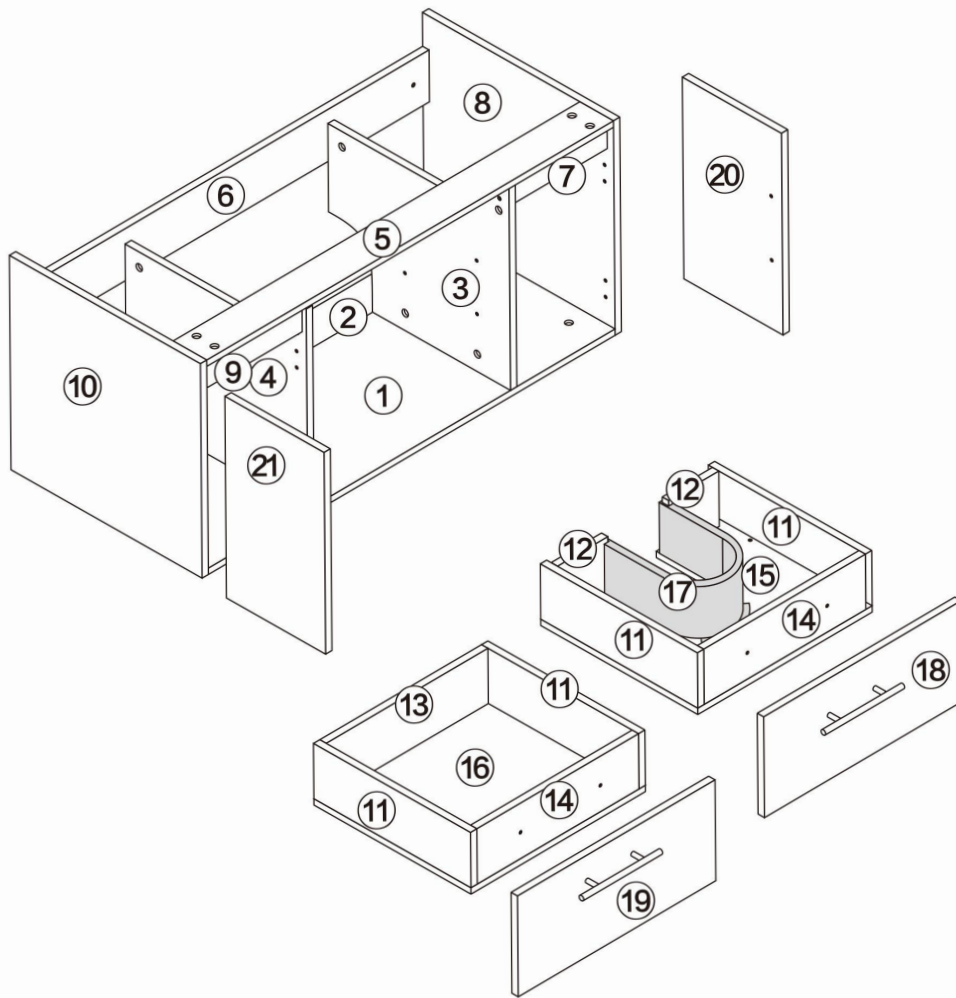

Bathroom cabinet

L1000*W500*H550mm

Installation Instructions

Notes: Don't tighten screws completely at first, just in case parts were assembled wrongly and need disassemble. Tighten screws at last when all parts are put together.

Disassembly and installation of accessories

A 34PCS  15*10mm	B 34PCS  6*28mm	C 75PCS  3.5*14mm	D 34PCS  3.5*35mm	E 4PCS  Three-section Rail	F 4PCS  6*20mm	G 2PCS 	H 2PCS 
I 4PCS  6*60mm	J 4PCS 	K 8PCS  4*18mm	L 4PCS 	M 4PCS 	O 72PCS 	 Tools Recommended	