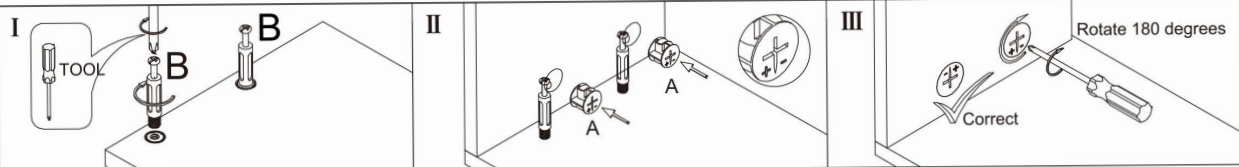

Disassembly and installation of accessories

A 34PCS 15*10mm	B 34PCS 6*28mm	C 75PCS 3.5*14mm	D 34PCS 3.5*35mm	E 4PCS Three-section Rail	F 4PCS 6*20mm	G 2PCS 	H 2PCS
I 4PCS 6*60mm	J 4PCS 	K 8PCS 4*18mm	L 4PCS 	M 4PCS 	O 72PCS 	 Tools Recommended