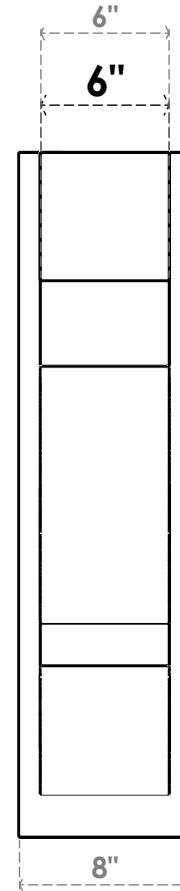

ITEM NUMBER: OUTUROC060X080X26000X32000X060X020X060BOA44RCPR

6"W TOP X 8"W BACK X 26"D X 32"H X 6"T TOP X 2"T BACK TIMBERTHANE ROUGH CEDAR BALBOA FAUX WOOD OPEN OUTLOOKER, BLOCK TOP AND BACK, 6"W CLOSED BRACE, PRIMED TAN

SIDE PROFILE

FRONT PROFILE

ISOMETRIC

EKENA MILLWORK
2300 WEST MAIN ST.
CLARKSVILLE, TX 75426
TOLL FREE: 866-607-0453
WWW.EKENAMILLWORK.COM

NOTES

1. INSTALLATION TO BE COMPLETED IN ACCORDANCE WITH MANUFACTURER'S SPECIFICATIONS.
2. DRAWING MAY NOT BE TO SCALE
3. THIS DRAWING IS INTENDED FOR DESIGN AND PLANNING PURPOSES ONLY.
4. ALL INFORMATION CONTAINED HEREIN WAS CURRENT AT THE TIME OF DEVELOPMENT BUT MUST BE REVIEWED AND APPROVED BY THE PRODUCT MANUFACTURER TO BE CONSIDERED ACCURATE.
5. TIMBERTHANE ARCHITECTURAL PRODUCTS ARE MADE FROM HIGH DENSITY URETHANE AND COME FACTORY PRIMED