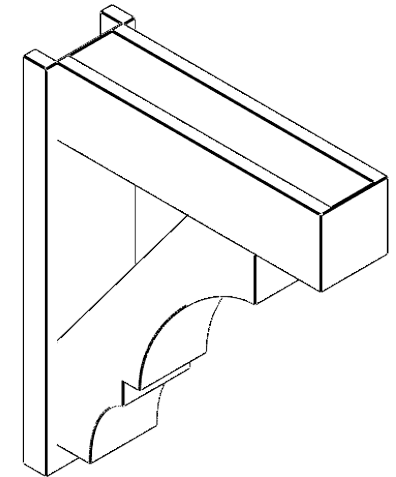

ITEM NUMBER: OUTUROC060X080X26000X32000X060X020X060BOA44RCPR

6"W TOP X 8"W BACK X 26"D X 32"H X 6"T TOP X 2"T BACK TIMBERTHANE ROUGH CEDAR BALBOA FAUX WOOD OPEN OUTLOOKER, BLOCK TOP AND BACK, 6"W CLOSED BRACE, PRIMED TAN

SIDE PROFILE

FRONT PROFILE

ISOMETRIC

EKENA MILLWORK
2300 WEST MAIN ST.
CLARKSVILLE, TX 75426
TOLL FREE: 866-607-0453
WWW.EKENAMILLWORK.COM

NOTES

1. INSTALLATION TO BE COMPLETED IN ACCORDANCE WITH MANUFACTURER'S SPECIFICATIONS.
2. DRAWING MAY NOT BE TO SCALE
3. THIS DRAWING IS INTENDED FOR DESIGN AND PLANNING PURPOSES ONLY.
4. ALL INFORMATION CONTAINED HEREIN WAS CURRENT AT THE TIME OF DEVELOPMENT BUT MUST BE REVIEWED AND APPROVED BY THE PRODUCT MANUFACTURER TO BE CONSIDERED ACCURATE.
5. TIMBERTHANE ARCHITECTURAL PRODUCTS ARE MADE FROM HIGH DENSITY URETHANE AND COME FACTORY PRIMED