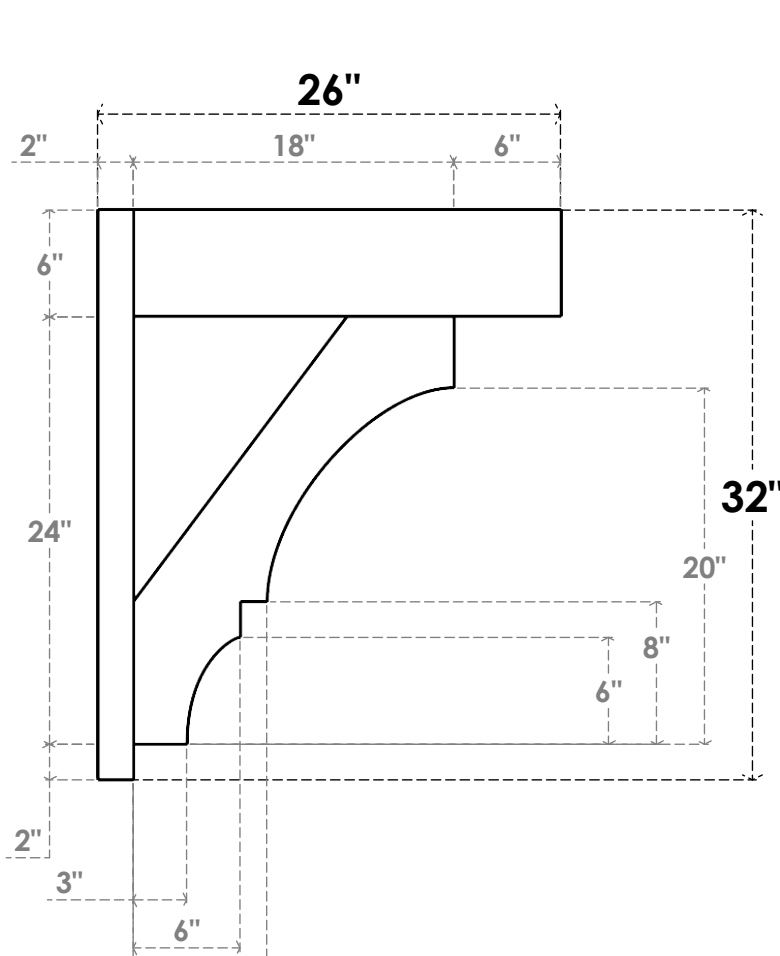

ITEM NUMBER: OUTUROC060X080X26000X32000X060X020X060BOA44RCPR

6"W TOP X 8"W BACK X 26"D X 32"H X 6"T TOP X 2"T BACK TIMBERTHANE ROUGH CEDAR BALBOA FAUX WOOD OPEN OUTLOOKER, BLOCK TOP AND BACK, 6"W CLOSED BRACE, PRIMED TAN

SIDE PROFILE

FRONT PROFILE

ISOMETRIC

EKENA MILLWORK
2300 WEST MAIN ST.
CLARKSVILLE, TX 75426
TOLL FREE: 866-607-0453
WWW.EKENAMILLWORK.COM

NOTES

1. INSTALLATION TO BE COMPLETED IN ACCORDANCE WITH MANUFACTURER'S SPECIFICATIONS.
2. DRAWING MAY NOT BE TO SCALE
3. THIS DRAWING IS INTENDED FOR DESIGN AND PLANNING PURPOSES ONLY.
4. ALL INFORMATION CONTAINED HEREIN WAS CURRENT AT THE TIME OF DEVELOPMENT BUT MUST BE REVIEWED AND APPROVED BY THE PRODUCT MANUFACTURER TO BE CONSIDERED ACCURATE.
5. TIMBERTHANE ARCHITECTURAL PRODUCTS ARE MADE FROM HIGH DENSITY URETHANE AND COME FACTORY PRIMED