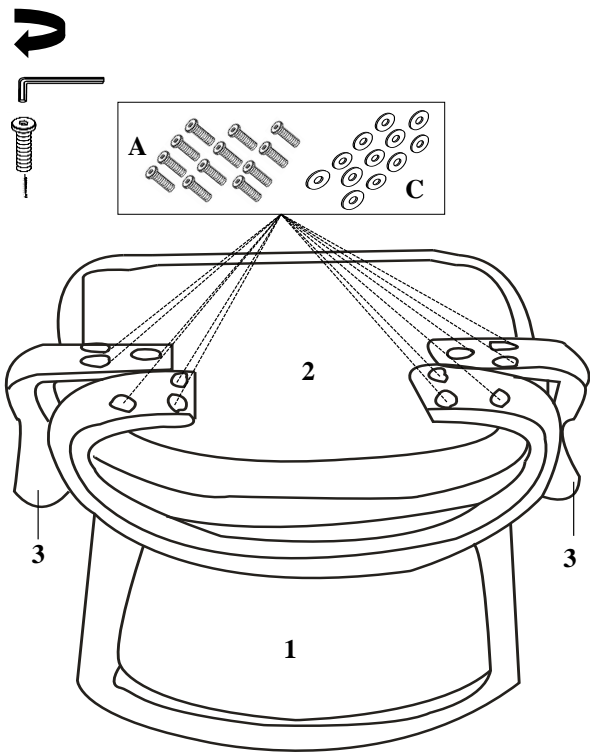

ÉTAPE / STEP 1