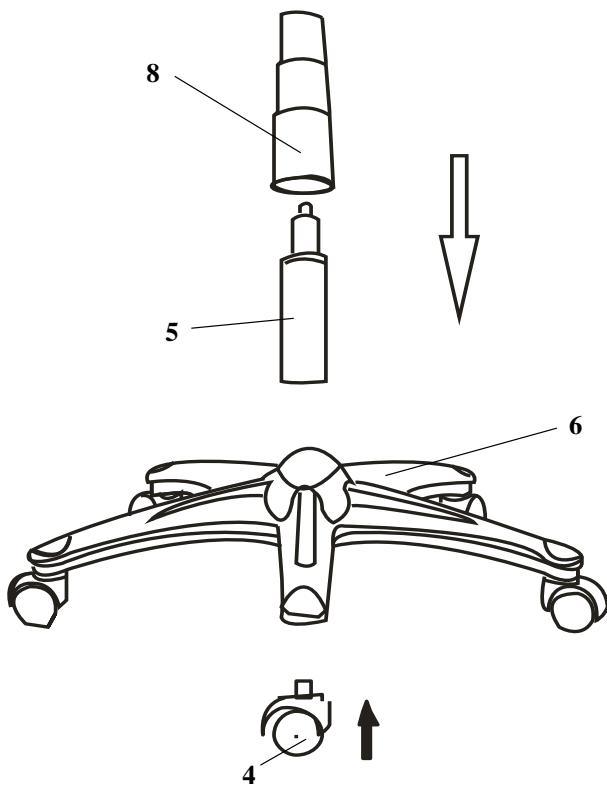

ÉTAPE / STEP 3