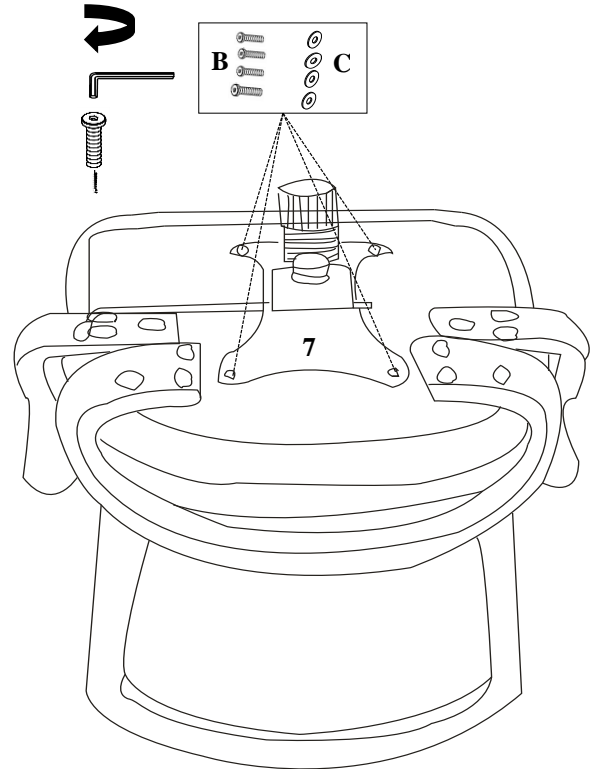

ÉTAPE / STEP 2