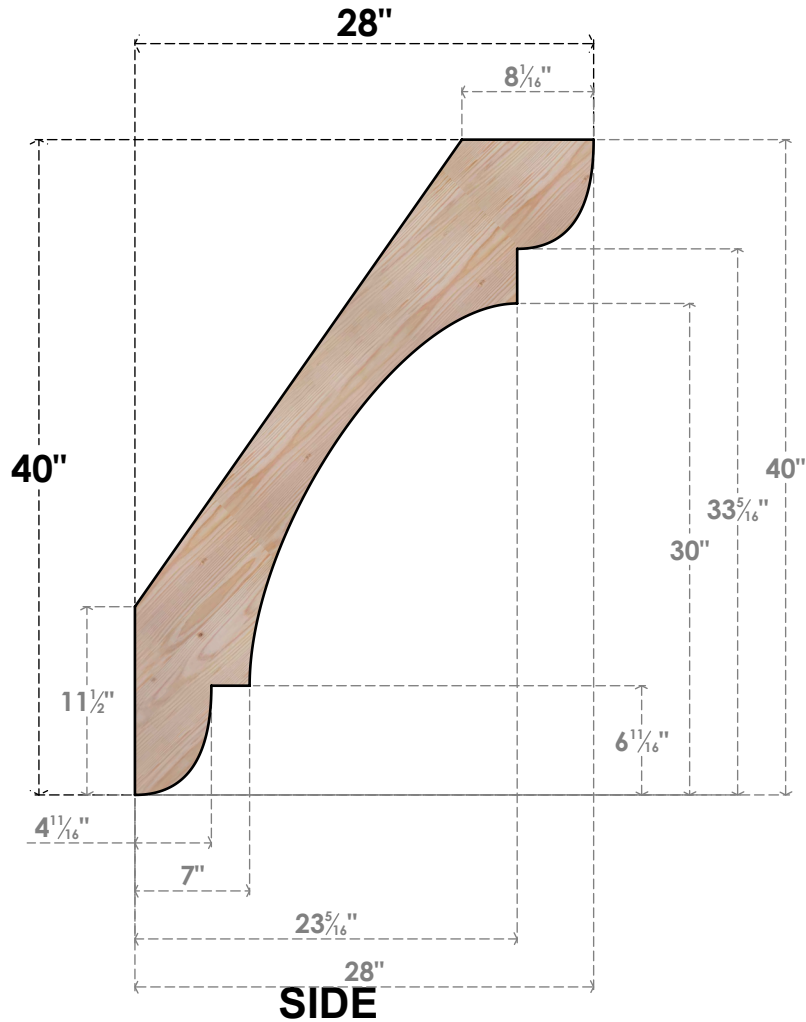

BRC06X28X40OLY00SDF

5 1/2"W X 28"D X 40"H OLYMPIC SMOOTH BRACE, DOUGLAS FIR

EKENA MILLWORK
 2300 WEST MAIN ST.
 CLARKSVILLE, TX 75426
 TOLL FREE: 866-607-0453
 WWW.EKENAMILLWORK.COM

NOTES

1. INSTALLATION TO BE COMPLETED IN ACCORDANCE WITH MANUFACTURER'S SPECIFICATIONS.
2. DRAWING MAY NOT BE TO SCALE
3. THIS DRAWING IS INTENDED FOR DESIGN AND PLANNING PURPOSES ONLY.
4. ALL INFORMATION CONTAINED HEREIN WAS CURRENT AT THE TIME OF DEVELOPMENT BUT MUST BE REVIEWED AND APPROVED BY THE PRODUCT MANUFACTURER TO BE CONSIDERED ACCURATE.
5. PRODUCTS ARE NOT KILN DRIED. THIS ITEM IS UNIQUE AND WILL CONTAIN THE NATURAL VARIATIONS THAT THE WOOD SPECIES OFFERS. THIS MAY RESULT IN VARIATIONS UP TO 1/4"