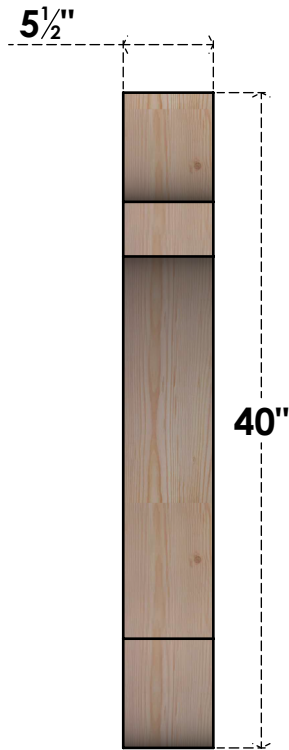

BRC06X28X40OLY00SDF

5 1/2"W X 28"D X 40"H OLYMPIC SMOOTH BRACE, DOUGLAS FIR

EKENA MILLWORK
 2300 WEST MAIN ST.
 CLARKSVILLE, TX 75426
 TOLL FREE: 866-607-0453
 WWW.EKENAMILLWORK.COM

NOTES

1. INSTALLATION TO BE COMPLETED IN ACCORDANCE WITH MANUFACTURER'S SPECIFICATIONS.
2. DRAWING MAY NOT BE TO SCALE
3. THIS DRAWING IS INTENDED FOR DESIGN AND PLANNING PURPOSES ONLY.
4. ALL INFORMATION CONTAINED HEREIN WAS CURRENT AT THE TIME OF DEVELOPMENT BUT MUST BE REVIEWED AND APPROVED BY THE PRODUCT MANUFACTURER TO BE CONSIDERED ACCURATE.
5. PRODUCTS ARE NOT KILN DRIED. THIS ITEM IS UNIQUE AND WILL CONTAIN THE NATURAL VARIATIONS THAT THE WOOD SPECIES OFFERS. THIS MAY RESULT IN VARIATIONS UP TO 1/4"