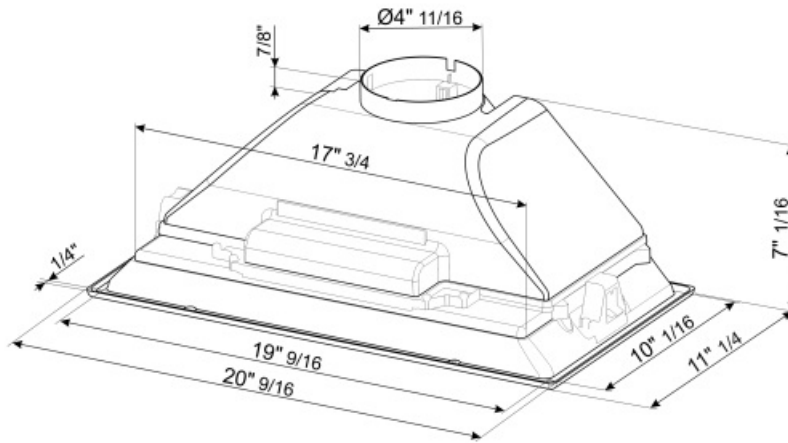

Extraction rate [CFM]	Noise level [dB(A)]
Speed level 1	90	55
Speed 2	150	64
Speed 3	200	71

Electrical Connection

Plug	(A) USA & Mexico	Frequency (Hz)	60 Hz
Voltage	110-127 V	Power supply cable length	1000 "