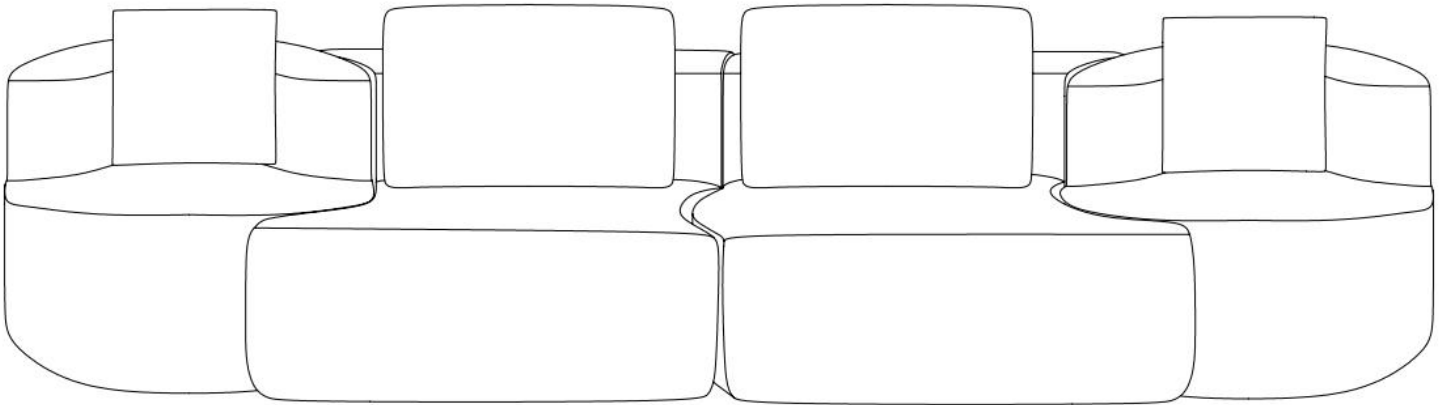

ASSEMBLY INSTRUCTION

N719P473286

N719P473287

Return & Warranty policy:

- We strive to offer the highest quality products, and we also try our best to satisfy each and every customer that orders from us with replacement parts or service as needed.
- If the item is damaged or defective, please take photos as evidence for replacements and refunds.
- Please do not return to store, contact the seller if you have any troubles with this product.

Friendly Reminder.

1.This sofa is packed in 2 boxes. Please assemble it after all boxes are received.

As the cushions are all vacuum compressed,there will be some wrinkles. Please give your cushions up to 72 hours to reach its original size and the wrinkles will basically disappear.