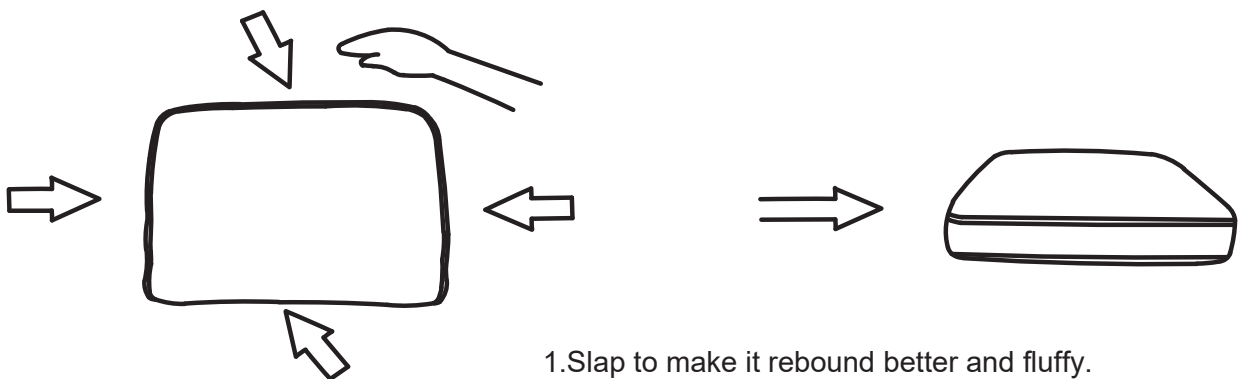

Friendly Reminder.

1.This sofa is packed in 2 boxes. Please assemble it after all boxes are received.

As the cushions are all vacuum compressed,there will be some wrinkles. Please give your cushions up to 72 hours to reach its original size and the wrinkles will basically disappear.

2.Please do not open the compressed packages until your sofa frame is completely assembled.

3.Due to package compression for better shipment, the fabric may have wrinkles,and these wrinkles will gradually disappear.

4.Please be patient and wait for the sofa to return to its fluffy state, which will take anywhere from 72 hours to a week.

TIPS:

1.Slap to make it rebound better and fluffy.

2.Knead your cushion like giving your cushion a massage while allowing the air to flow through the foam.