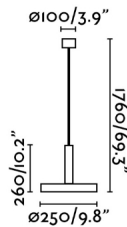

General characteristics

Fixation	Ceiling
voltage	120V
Hertz	60Hz
Cable length	0.02 ft
Max. Power	15W

Material

Body/Structure	Steel
Screen	Steel

Finish

Body/Structure	Satin Gold+Black
Screen	Satin Gold+Black
Location	Dry locations only
US Certification	Fijas cETLus