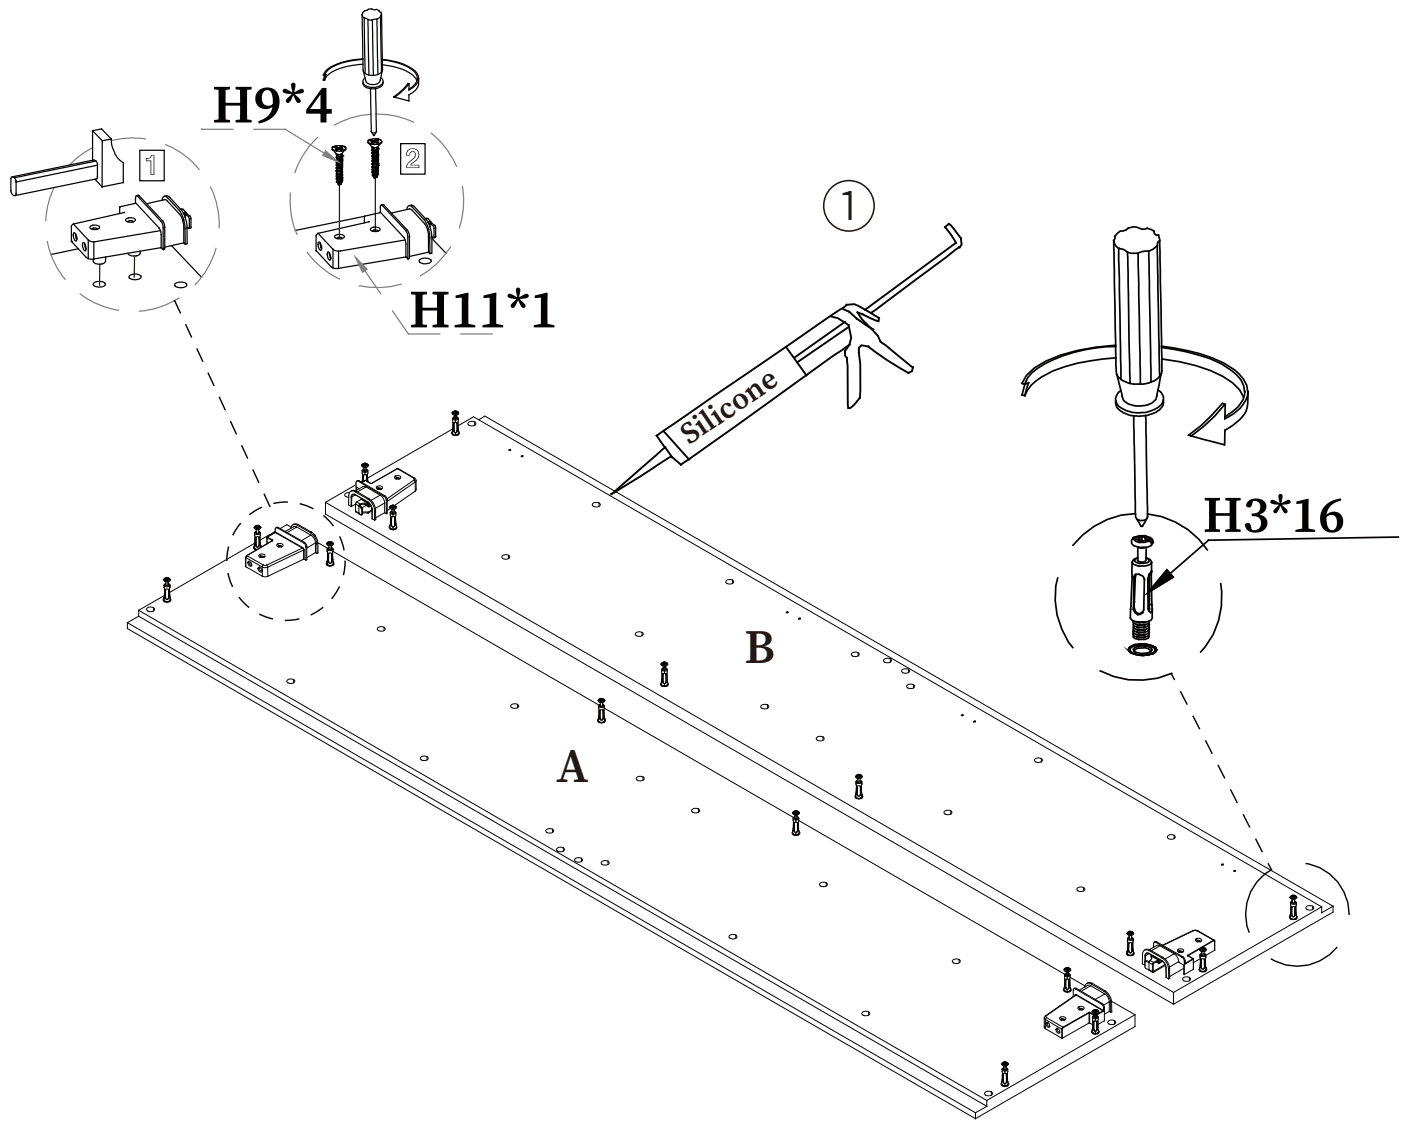

INSTRUCTION

Spirit level

Tape measure
(3m~5m)

Screwdriver

Hammer

Electric drill

Drill bit
(Ø8)

Pencil

36*φ8*30

H5

24*φ4*16

H6

4*

H7

8*Ø4x28

H8

2*

H8

2*

H10

1*

H11

6*Ø4x50

H12

6*Ø8x40

REGLAGES DES PORTES