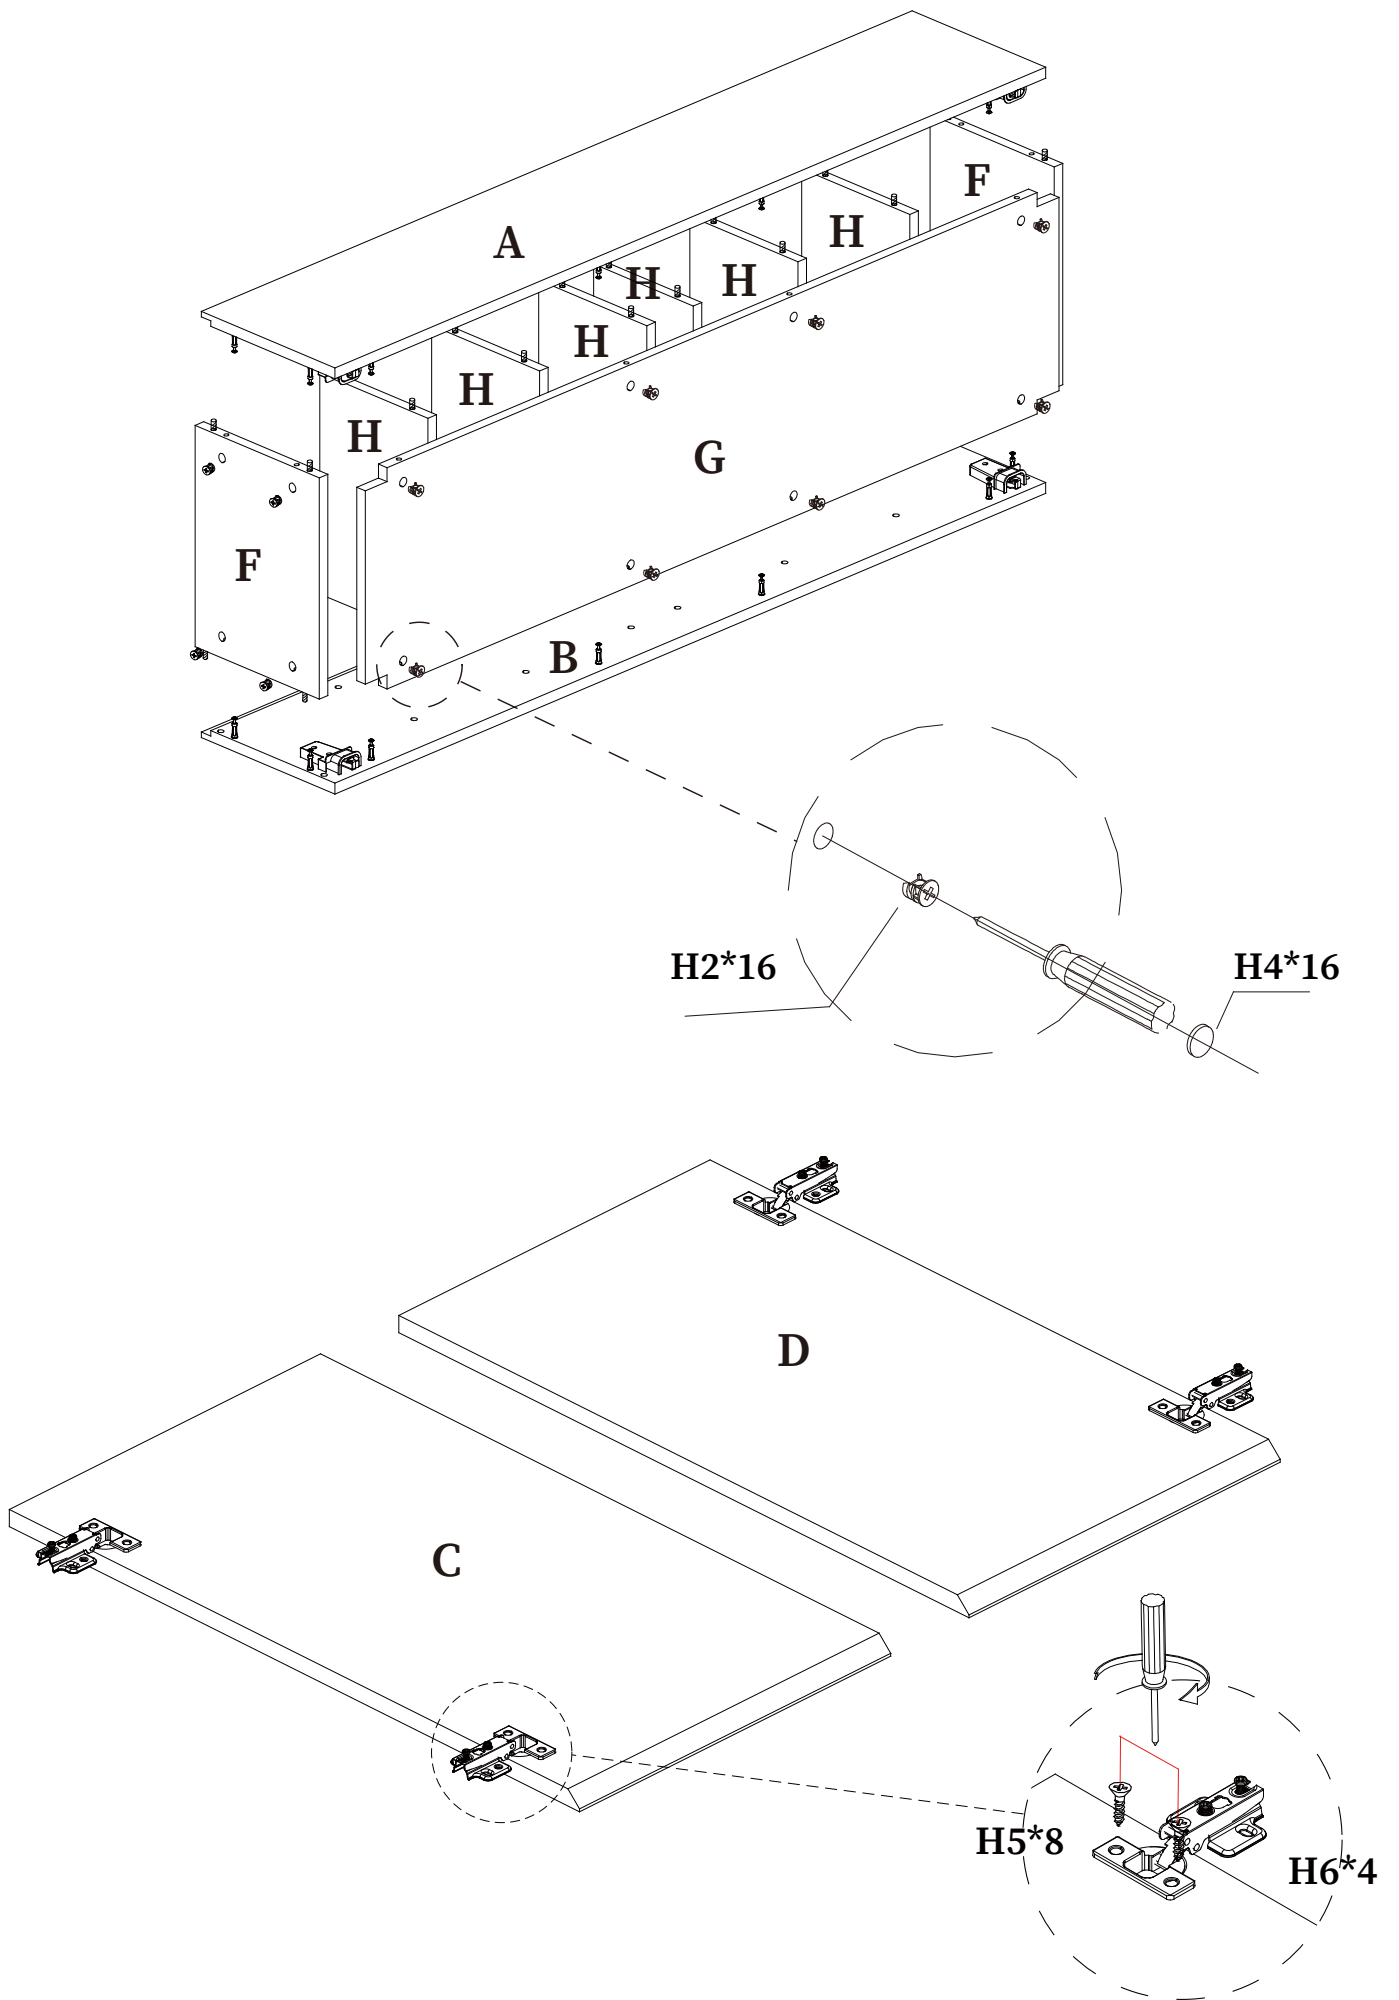

INSTRUCTION

Spirit level

Tape measure
(3m~5m)

Screwdriver

Hammer

Electric drill

Drill bit
(Ø8)

Pencil

36*φ8*30

H5

24*φ4*16

H6

4*

H7

8*Ø4x28

H8

2*

H8

2*

H10

1*

H11

6*Ø4x50

H12

6*Ø8x40

REGLAGES DES PORTES