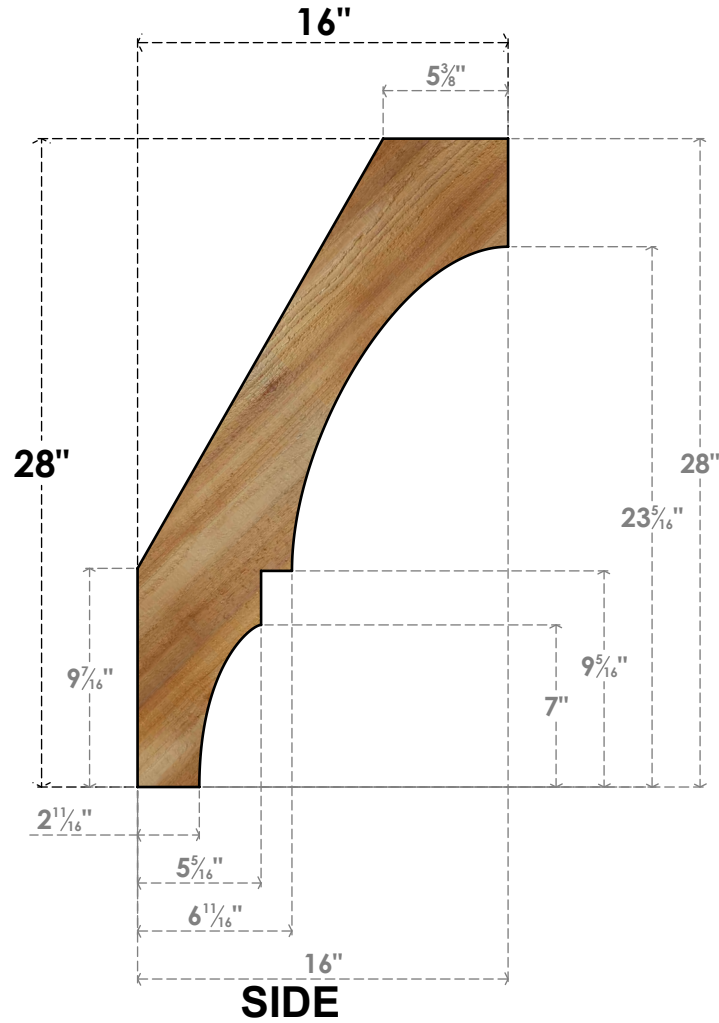

BRC06X16X28BOA00RWR

6"W X 16"D X 28"H BALBOA ROUGH SAWN BRACE, WESTERN RED CEDAR

EKENA MILLWORK
 2300 WEST MAIN ST.
 CLARKSVILLE, TX 75426
 TOLL FREE: 866-607-0453
 WWW.EKENAMILLWORK.COM

NOTES

1. INSTALLATION TO BE COMPLETED IN ACCORDANCE WITH MANUFACTURER'S SPECIFICATIONS.
2. DRAWING MAY NOT BE TO SCALE
3. THIS DRAWING IS INTENDED FOR DESIGN AND PLANNING PURPOSES ONLY.
4. ALL INFORMATION CONTAINED HEREIN WAS CURRENT AT THE TIME OF DEVELOPMENT BUT MUST BE REVIEWED AND APPROVED BY THE PRODUCT MANUFACTURER TO BE CONSIDERED ACCURATE.
5. PRODUCTS ARE NOT KILN DRIED. THIS ITEM IS UNIQUE AND WILL CONTAIN THE NATURAL VARIATIONS THAT THE WOOD SPECIES OFFERS. THIS MAY RESULT IN VARIATIONS UP TO 1/4"