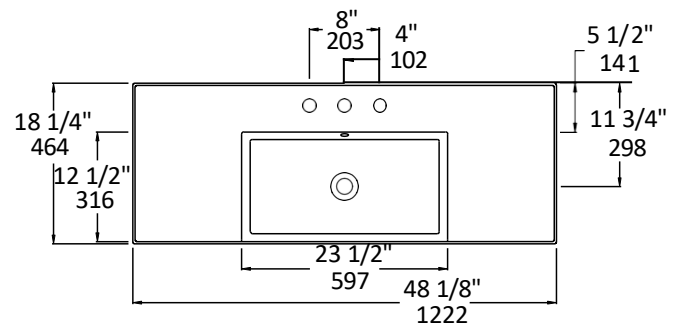

Specifications:

Installation:	wall mount or vanity top
Exterior Dimensions:	48 1/8" x 18 1/4" x 6"
Material:	porcelain
Weight:	68.5 lbs
Overflow:	yes
Finishes:	001 - white
Faucet Holes:	00 - no hole 01 - one centered hole 02 - two hole - center and right, 4" spread 03 - three hole, 8" spread
Faucet Hole Size:	∅ 1 3/8"
Drain Hole Size:	∅ 1 3/4"

Features:

- European sized drain
- Wall mounting hardware included
- Unfinished back wall

Codes + Standards:

- Meets and exceeds applicable national codes and standards

Recommended Items:

- Furniture
 - AQS-BX-48 - Console with towel bar and optional shelf
 - AQS-F-48 - Floor-standing vanity with 3 doors and 3 drawers
 - AQS-W-48S - Wall-mount vanity with 4 drawers
- Drain with overflow
 - 7100-16OF
 - 7100-13OF
 - 7100-17