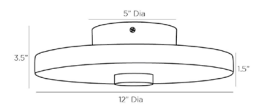

MOERS FLUSH MOUNT

49786
 White Alabaster
 H: 3.5 IN
 Dia: 12.00 IN

The Moers takes the traditional flush mount design and modernizes it by pairing white alabaster and English bronze iron with an integrated LED light. When in use, the illumination highlights delicate details inherent to its natural composition. Finish will vary. Damp-rated, although limited covered outdoor areas may affect finish.