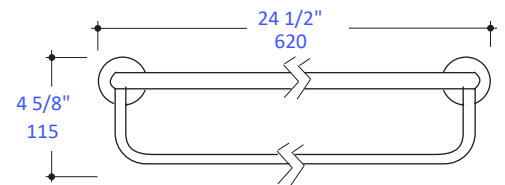

Features:

- Wall-mount towel shelf with towel bar
- Includes mounting hardware
- Plated brass construction

Finish Options:

- CR - Polished Chrome
- PN - Polished Nickel
- NI - Brushed Nickel
- BG - Brushed Gold
- 44 - Matte Black

Codes + Standards:

- Meets and exceeds applicable national codes and standards

LACAVA reserves the right to revise any dimension or information on this sheet without notice. Dimensions are nominal and may vary within an industry accepted tolerance of 1/4". Drawings provided herein are meant to give the user an idea of the product and are not made to scale. Location of plumbing is meant for reference, your specific application may vary.