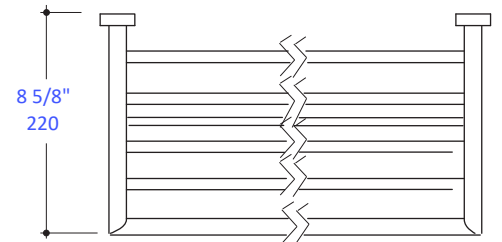

Features:

- Wall-mount towel shelf with towel bar
- Includes mounting hardware
- Plated brass construction

Finish Options:

- CR - Polished Chrome
- PN - Polished Nickel
- NI - Brushed Nickel
- BG - Brushed Gold
- 44 - Matte Black

Codes + Standards:

- Meets and exceeds applicable national codes and standards

LACAVA reserves the right to revise any dimension or information on this sheet without notice. Dimensions are nominal and may vary within an industry accepted tolerance of 1/4". Drawings provided herein are meant to give the user an idea of the product and are not made to scale. Location of plumbing is meant for reference, your specific application may vary.