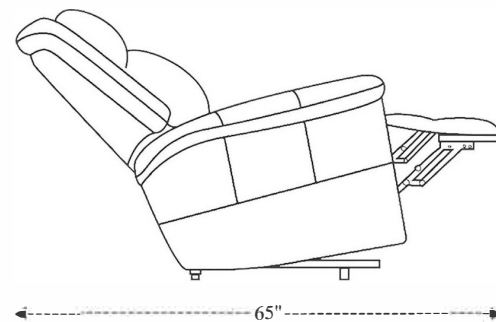

Power Zero Gravity Recliner P2

Overall Dimensions	40" x 39.5" x 41.5"
Overall Width	40"
Overall Depth	39.5"
Overall Height	41.5"
Overall Weight	152.2 lbs.
Fully Reclined	65"
Distance from Wall	18"
Back of Seat to end of Chaise	41.5"
Leg Height <small>(Distance from Foot Rest to Floor in Full Recline)</small>	22"
Head Height <small>(Distance from Headrest to Floor in Full Recline)</small>	34.5"

Seat Width	23.5"
Seat Depth	22.5"
Seat Height	20.5"
Arm Width	8.5"
Arm Depth	22"
Arm Height	25"
Back Width	26.5"
Back Height	24"
Headrest Extended from Back	4.5"