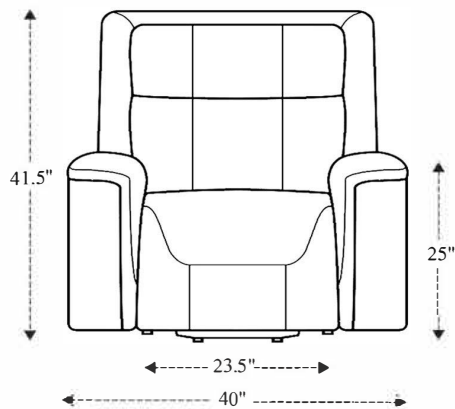

Power Zero Gravity Recliner P2

Overall Dimensions	40" x 39.5" x 41.5"
Overall Width	40"
Overall Depth	39.5"
Overall Height	41.5"
Overall Weight	152.2 lbs.
Fully Reclined	65"
Distance from Wall	18"
Back of Seat to end of Chaise	41.5"
Leg Height <small>(Distance from Foot Rest to Floor in Full Recline)</small>	22"
Head Height <small>(Distance from Headrest to Floor in Full Recline)</small>	34.5"

Seat Width	23.5"
Seat Depth	22.5"
Seat Height	20.5"
Arm Width	8.5"
Arm Depth	22"
Arm Height	25"
Back Width	26.5"
Back Height	24"
Headrest Extended from Back	4.5"