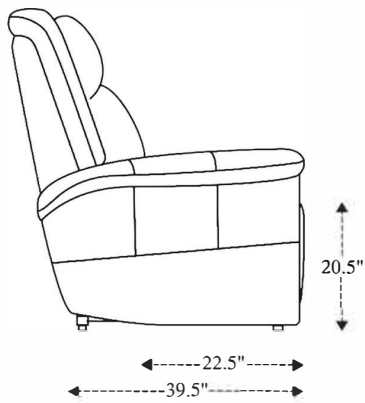

Power Zero Gravity Recliner P2

Overall Dimensions	40" x 39.5" x 41.5"
Overall Width	40"
Overall Depth	39.5"
Overall Height	41.5"
Overall Weight	152.2 lbs.
Fully Reclined	65"
Distance from Wall	18"
Back of Seat to end of Chaise	41.5"
Leg Height <small>(Distance from Foot Rest to Floor in Full Recline)</small>	22"
Head Height <small>(Distance from Headrest to Floor in Full Recline)</small>	34.5"

Seat Width	23.5"
Seat Depth	22.5"
Seat Height	20.5"
Arm Width	8.5"
Arm Depth	22"
Arm Height	25"
Back Width	26.5"
Back Height	24"
Headrest Extended from Back	4.5"