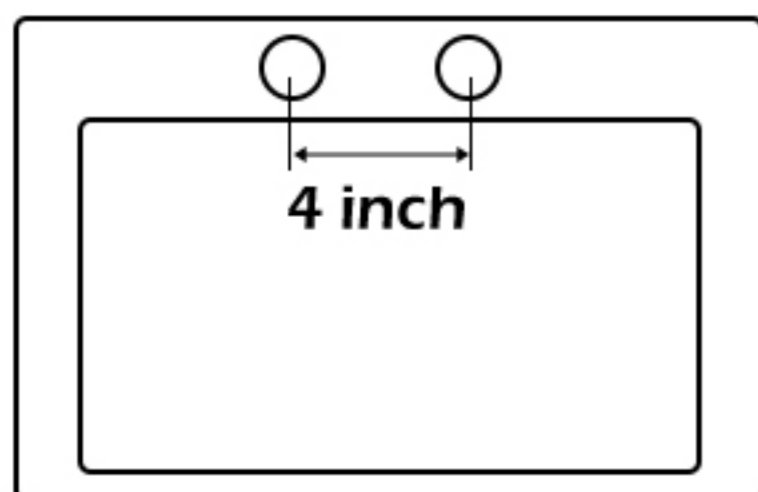

Suitable size of your bathroom sink hole : 1.18-1.51 inch

Your bathroom sink should not be thicker than: 2 inch

Two Hole

One Hole

Three Hole