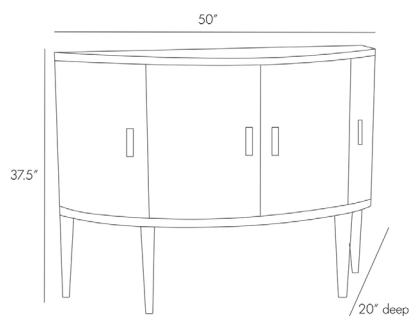

ARTERIOS

LEILANI CABINET

5519

H: 37.5 IN, W: 50 IN, D: 20 IN

Brindle

Contract Suitable As Is

Lustworthy details have us completely enamored with this stunning demilune design. Finely crafted from eucalyptus veneer, the wood features a slight fiddle in it, adding a warm texture to the surface. Our favorite detail is the slightly speckled cast brass hardware that mirrors the brindle stained finish of in the wood. Truly an heirloom piece that can work in an entryway, living room or bar. Nylon nail-in glides will protect exposed floors.

APPEARANCE

Material	Brass, Eucalyptus Veneer
Material Type	
Finish	Antique Brass
Top Coat/Sealant	true
Adjustable Shelf Count	1
Fixed Shelf Count	5
Pull	H: 4 x W: 1 x D: 1
Total Shelf Count	6

DIMENSIONS

Foot Print	W: 50 IN, D: 20 IN
Cabinet Interior	H: 21 IN, W: 29.5 IN, D: 19 IN
Shelf	H: 1 IN, W: 29 IN, D: 18 IN
Clearance	13

SHIPPING

Shipping Requirements	TruckShip
Product Weight	115.5 LBS
Gross Weight 1	148.5 LBS
Shipping Box 1	H: 42 IN, L: 54 IN, W: 24 IN