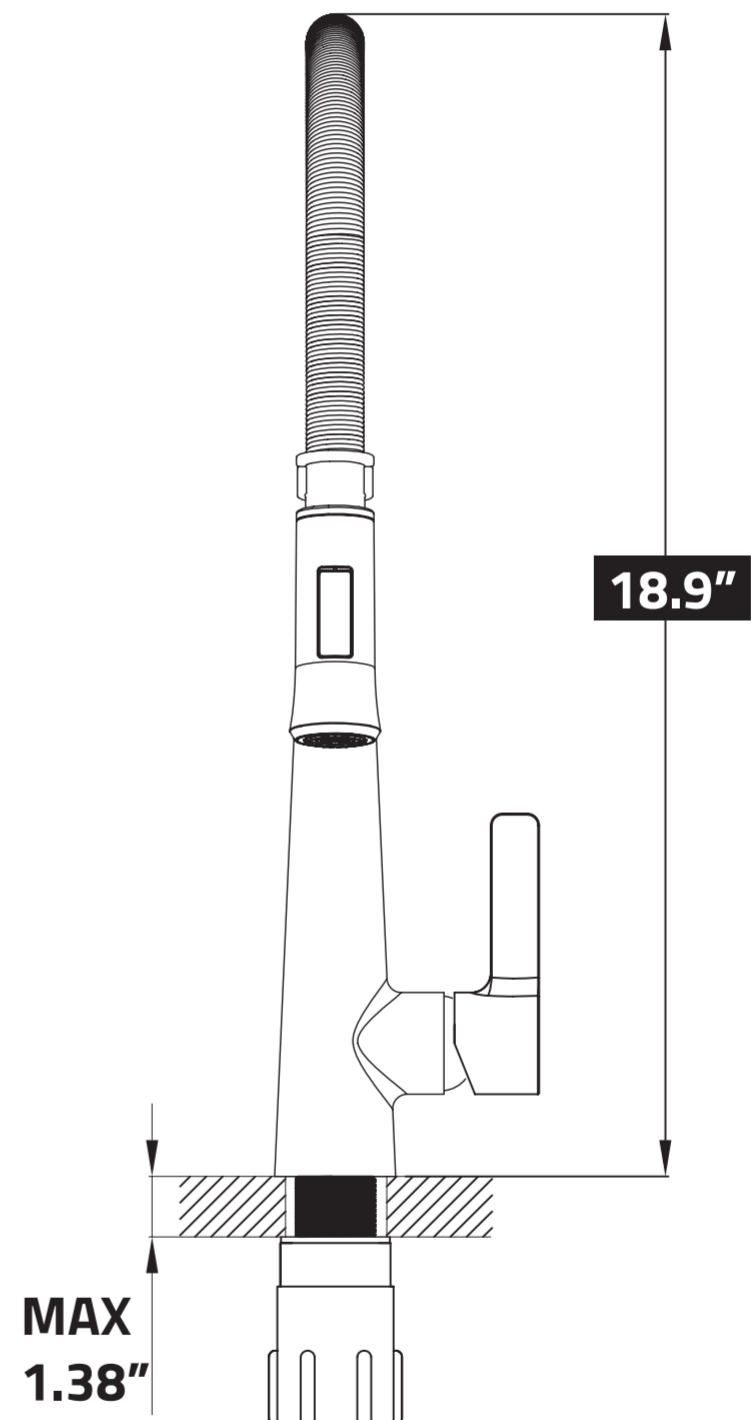

KF-AZ188

PULL DOWN KITCHEN FAUCET

HAVE QUESTIONS? CALL 1-844-44-ANZZI OR VISIT ANZZI.COM