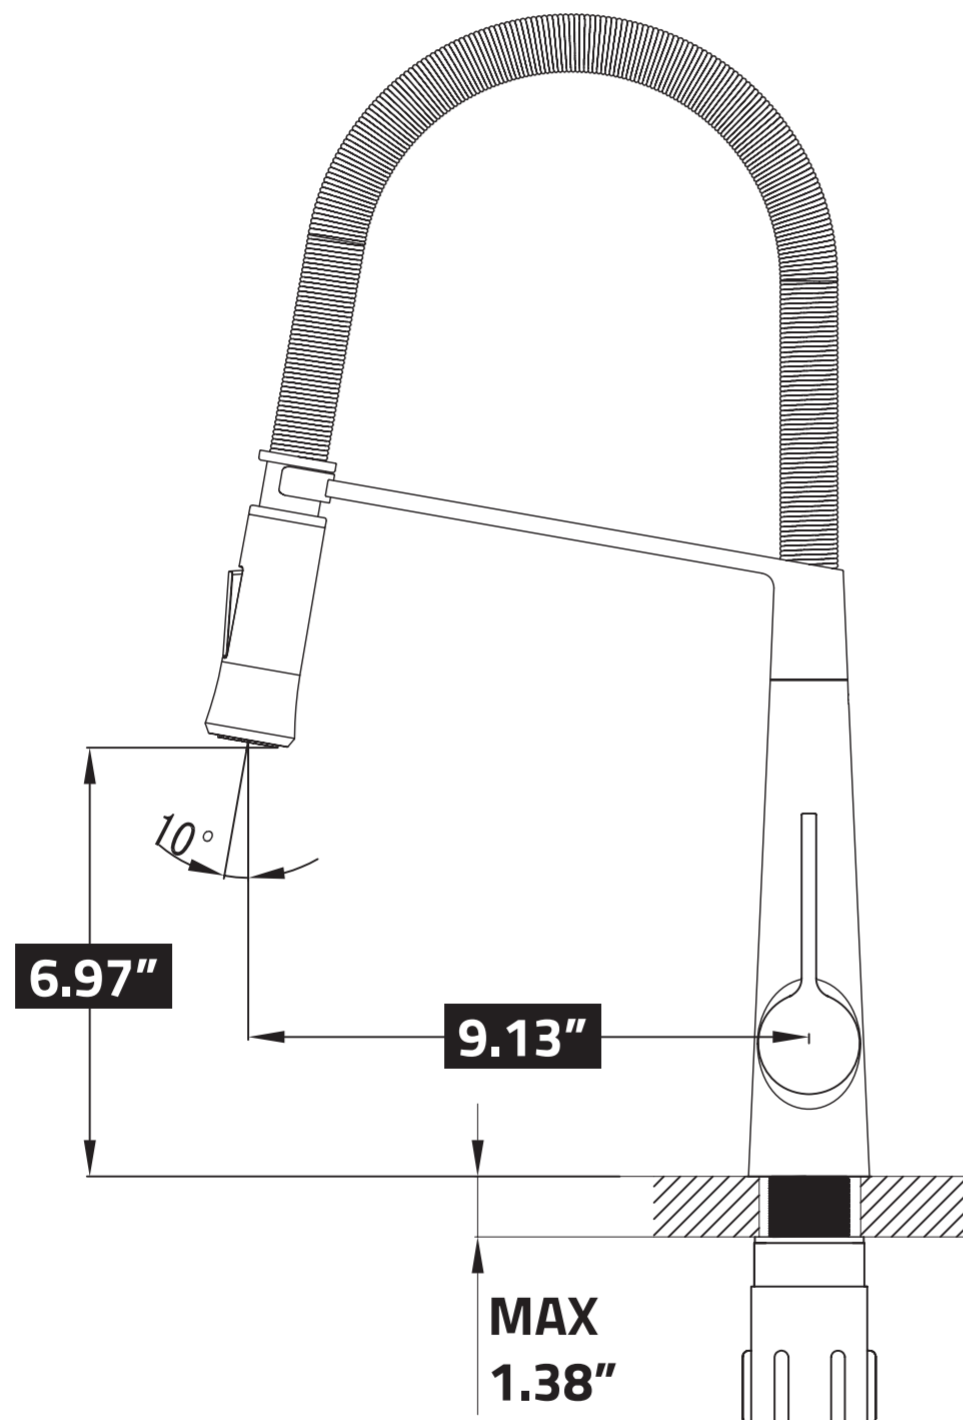

KF-AZ188

PULL DOWN KITCHEN FAUCET

HAVE QUESTIONS? CALL 1-844-44-ANZZI OR VISIT ANZZI.COM