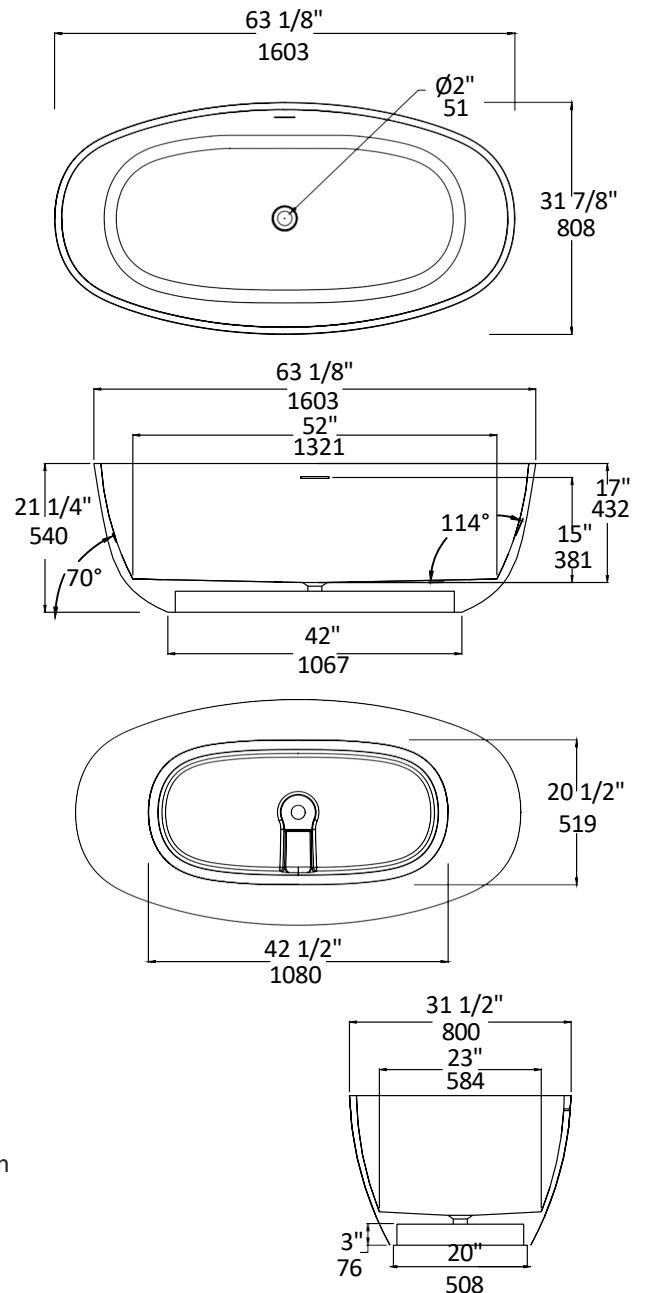

Specifications:

Installation:	Freestanding
Exterior Dimensions:	63 1/8" w x 31 7/8" d x 21 1/4" h
Material:	Solid surface
Water capacity:	73 gal.
Weight:	232 lbs.
Overflow:	Yes
Finishes:	M - Matte white G - Gloss white MB - Matte black
Freight:	Class 5

Features:

- Freestanding soaking bathtub with overflow
- Full solid surface construction
- Brass click-clack drain assembly with decorative solid surface dome included
- Non-linear back rest, avg. angle 70°
- See technical documents for detail dimensions

Codes + Standards:

- Meets or exceeds applicable national codes and standards

Recommended Items:

- Furniture
 - TUB04-BR: Tub bridge in wood, 6" w, 34" d, 1 1/2" h
 - Available in: white (08), black (16), natural walnut (07)
- Trap connections
 - TBSH90 - L-shaped 90 degree brass tub shoe
 - TBSH180 - Straight down 180 degree brass tub shoe

LACAVA reserves the right to revise any dimension or information on this sheet without notice. Dimensions are nominal and may vary within an industry accepted tolerance of 1/4". Drawings provided herein are meant to give the user an idea of the product and are not made to scale.