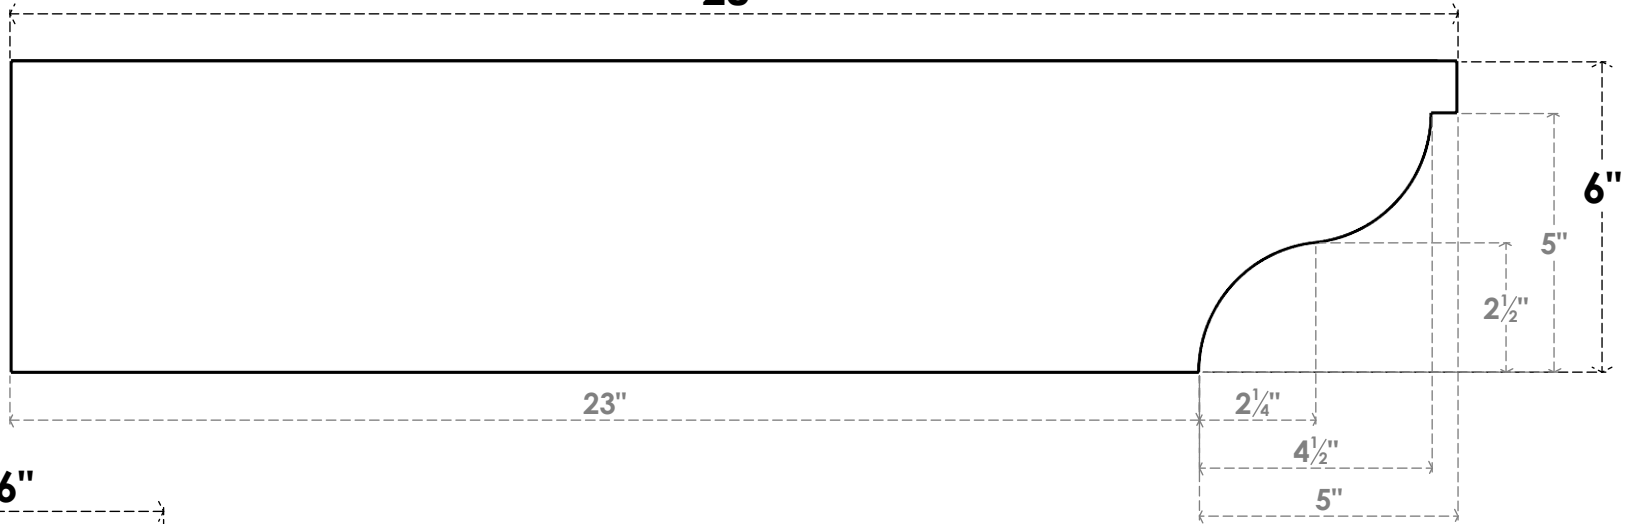

ITEM NUMBER: RFTURO06X06000X28000X006GAR00RCPR

6"W X 6"H X 28"L TIMBERTHANE ROUGH CEDAR GARNER FAUX WOOD OPEN RAFTER TAIL, 6"L END, PRIMED TAN

28"

SIDE PROFILE

FRONT PROFILE

ISOMETRIC

GENERATED DATE : 03/02/2023