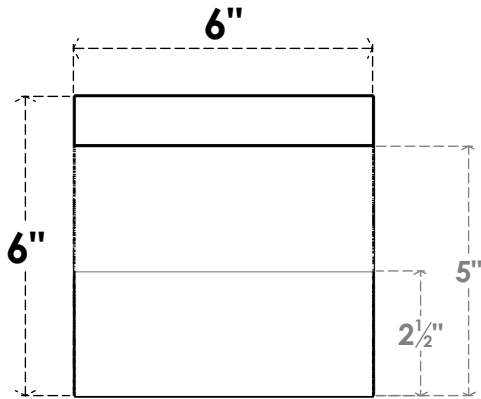

ITEM NUMBER: RFTURO06X06000X28000X006GAR00RCPR

6"W X 6"H X 28"L TIMBERTHANE ROUGH CEDAR GARNER FAUX WOOD OPEN RAFTER TAIL, 6"L END, PRIMED TAN

28"

SIDE PROFILE

FRONT PROFILE

ISOMETRIC

GENERATED DATE : 03/02/2023