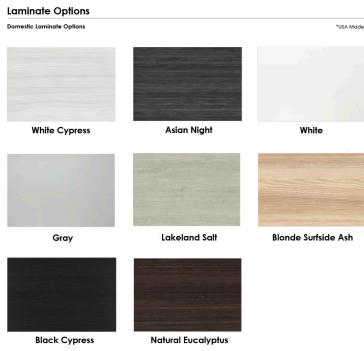

### From \$1,421.17

- **Table Top Shapes Available:** Arc Boat; Arc Rectangle; Boat; Boval; Duo; Hexagon Irregular; Oval; Racetrack; Rectangle
- **Table Top size:** 45"x84"
- **Features:**
  - Height: 29"
  - Double post metal base, available in silver or matte black finish
  - Contemporary design with modern accents
  - Optional power and data module with 2 AC outlets, 1 USB-A and 1 USB-C port, 1 data port and 1 HDMI port
  - Coordinates with the [Sapphire Wall System](#) and [Sapphire Cubicle System](#) for a uniformed working environment
- Due to screen resolution and lighting variations, color may look different in person from what you see in the image.

**Also, you can call toll-free (888) 993-3757 to customize this table with another size, tabletop shape, base, or laminates available.**

**SKU:** HAR-48x84-DOU

**GALLERY IMAGES**