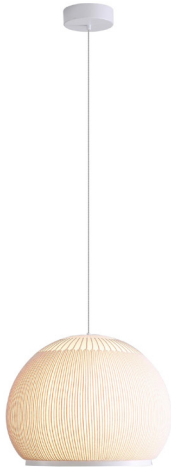

## 14" LED Pendant

The Lighting Tela Integrated LED 14in Pendant in Sand Yellow combines modern and industrial design with a Matte White finish and a Fabric shade, creating a warm glow that elevates kitchens and dining areas.

Fixture Finish:	Matte White	
Glass/Shade Finish:	Sand Yellow	
Materials:	Aluminum,Steel	Acrylic,Fabric
Fixture Width:	14.25"	36.2cm
Fixture Height:	17.75"	45.09cm
Fixture Depth:	14.25"	36.2cm
Glass/Shade Diameter:	17.75"	45.09cm
Glass/Shade Height:	14.25"	36.2cm
Canopy/Backplate:	6"W x 6"H x 1.75"D	15.24cm W x 15.24cm H x 4.45cm D
Chain:	NA	NA
Rod:	NA	NA
Wire:	14"	35.56cm
Bulb Type:	LED Bulb	
Wattage:	5 x 7.2W (LED)	
Voltage:	120	
Install Position:	NA	
Approved Location:	Damp Location	

Sloped Ceiling:	Yes
ADA:	No
Close-to-ceiling:	No
Bulbs Included:	Yes
Dimmable:	Yes

- A sleek, ultra-simple design with a minimalist dome shape and integrated LED technology.
- Add a stylish statement to kitchens, dining rooms, or bedrooms — perfect for focused yet decorative illumination in entryways, foyers, and even bathrooms.
- Natural Earth-Tone Accents: Subtle green and orange stripes woven into the fabric provide a touch of organic color, enriching interiors with warm, earthy tones.