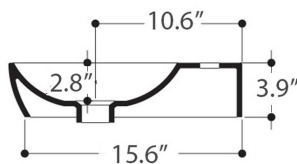

Features

- Ceramic
- With overflow
- Countertop or wall-mount installation
- With faucet hole

H10 40W - 8109001

SKU# | Option:

- H10 40W - 8109001 | White

Collection
H10

Model |
H10 40W - 8109001

Dimensions Metric

1 inch = 2.54 cm

1 inch = 25.4 mm

WS[®]
BATH
COLLECTIONS

1051 Lea Drive - Collegeville, PA 19426
Tel. 215 513 9400 - Fax 610 831 0215

www.ws bathcollections.com - info@ws bathcollectins.com

N.B.: Indicated size could have a variation of about 0,8 % due to the usure of the moulds or the small variations of the raw materials' technical characteristics used in the mixture.

Collection
J 32

Model |
J 32"62Y "/": 32; 223"

Dimensions Metric

1 inch = 2.54 cm
1 inch = 25.4 mm

WS[®]
BATH
COLLECTIONS

1051 Lea Drive - Collegeville, PA 19426
Tel. 215 513 9400 - Fax 610 831 0215
www.ws bathcollections.com - info@ws bathcollections.com

MOUNTING HARDWARE

Wall-mount installation

Bolts

Vessel/ countertop installation

Silicone (*optional*)

Collection
J 32

Model |
J 32"62Y "/: 32; 223

Dimensions Metric
1 inch = 2.54 cm
1 inch = 25.4 mm