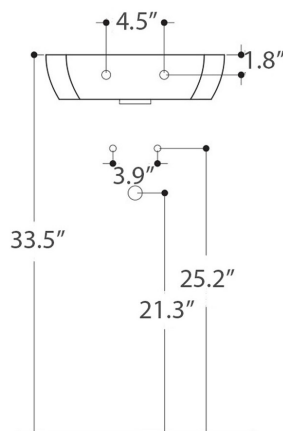

Features

- Ceramic
- With overflow
- Countertop or wall-mount installation
- With faucet hole

H10 40W - 8109001

SKU# | Option:

- H10 40W - 8109001 | White

Collection
H10

Model |
H10 40W - 8109001

Dimensions Metric

1 inch = 2.54 cm

1 inch = 25.4 mm

WS[®]
BATH
COLLECTIONS

1051 Lea Drive - Collegeville, PA 19426
Tel. 215 513 9400 - Fax 610 831 0215

www.ws bathcollections.com - info@ws bathcollectins.com

N.B.: Indicated size could have a variation of about 0,8 % due to the usure of the moulds or the small variations of the raw materials' technical characteristics used in the mixture.

Collection
J 32

Model |
J 32"62Y "/": 32; 223"

Dimensions Metric

1 inch = 2.54 cm
1 inch = 25.4 mm

WS[®]
BATH
COLLECTIONS

1051 Lea Drive - Collegeville, PA 19426
Tel. 215 513 9400 - Fax 610 831 0215
www.ws bathcollections.com - info@ws bathcollections.com

MOUNTING HARDWARE

Wall-mount installation

Bolts

Vessel/ countertop installation

Silicone (*optional*)

Collection
J 32

Model |
J 32"62Y "/: 32; 223

Dimensions Metric
1 inch = 2.54 cm
1 inch = 25.4 mm