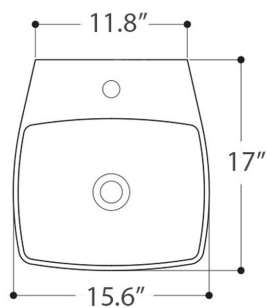

Features

- Ceramic
- With overflow
- Countertop or wall-mount installation
- With faucet hole

H10 40W - 8109001

SKU# | Option:

- H10 40W - 8109001 | White

Collection
H10

Model |
H10 40W - 8109001

Dimensions Metric

1 inch = 2.54 cm

1 inch = 25.4 mm

WS[®]
BATH
COLLECTIONS

1051 Lea Drive - Collegeville, PA 19426
Tel. 215 513 9400 - Fax 610 831 0215

www.ws bathcollections.com - info@ws bathcollectins.com

N.B.: Indicated size could have a variation of about 0,8 % due to the usure of the moulds or the small variations of the raw materials' technical characteristics used in the mixture.

Collection
J 32

Model |
J 32"62Y "/": 32; 223"

Dimensions Metric

1 inch = 2.54 cm
1 inch = 25.4 mm

WS[®]
BATH
COLLECTIONS

1051 Lea Drive - Collegeville, PA 19426
Tel. 215 513 9400 - Fax 610 831 0215
www.ws bathcollections.com - info@ws bathcollections.com

MOUNTING HARDWARE

Wall-mount installation

Bolts

Vessel/ countertop installation

Silicone (*optional*)

Collection
J 32

Model |
J 32"62Y "/: 32; 223

Dimensions Metric
1 inch = 2.54 cm
1 inch = 25.4 mm