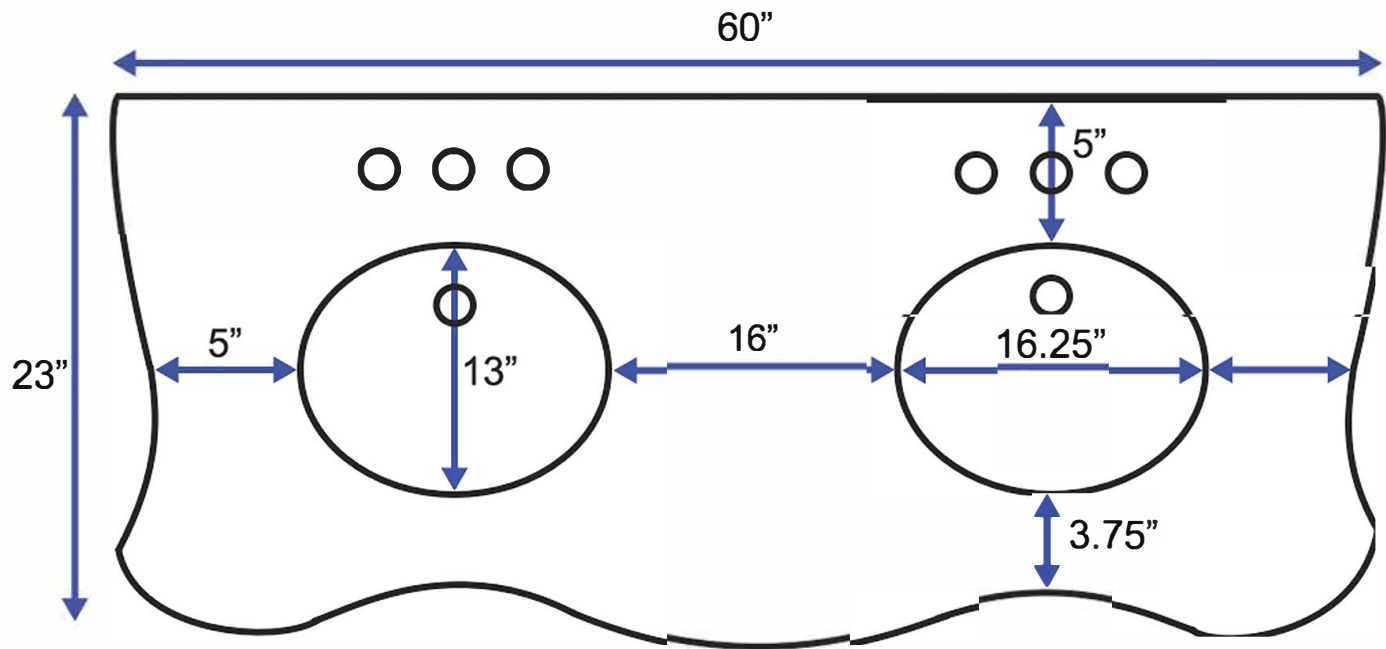

60-inch Double Vanity (Top View)

All measurements are approximate and rounded to the nearest quarter inch.
Please allow for a slight margin of error.