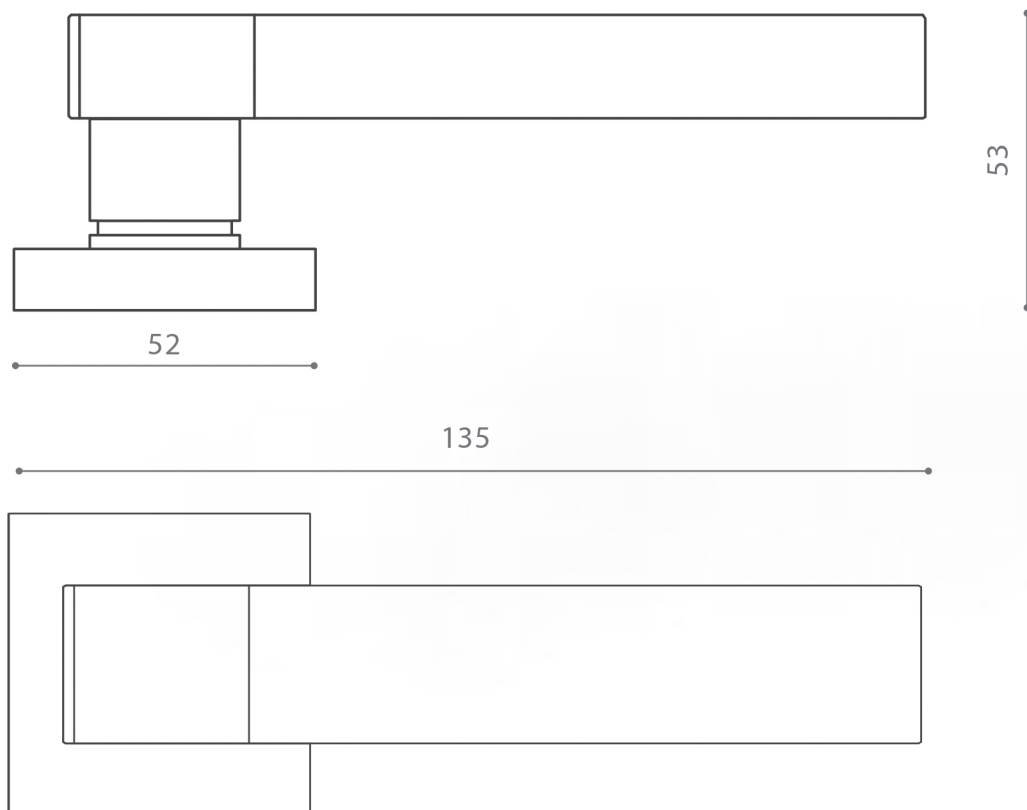

Model: HAN-KIC-BLK
Category: Door Handle
Material: Crystal
Dimensions: 2"(L) x 2"(W) x 5.3"(H)

Description: Luxury crystal door handle in black finish.

*Numbers are in millimeters

ASSEMBLY INSTRUCTIONS

PASSAGE