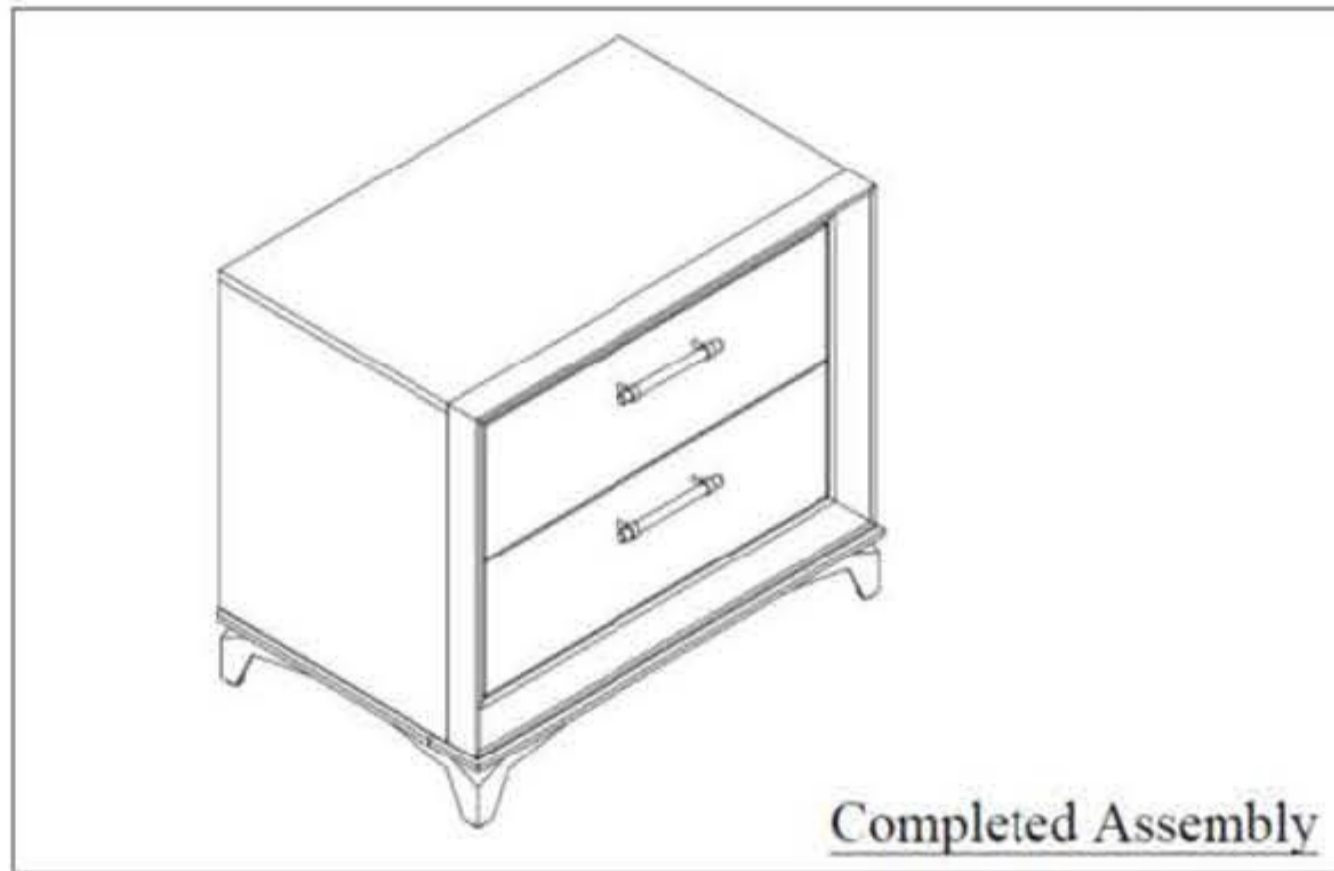

Assembly Instruction

NIGHT STAND

Thank you for purchasing this quality product.
Please check all packing material carefully which
may have come loose inside the carton during shipment.

PART LIST

No	Description	Qty
1	Casegoods	1pc
2	Legs	4pcs

HARDWARE LIST

No	Description	Qty
A	CSK Screw M3.5 x 20mm 	24pcs

Place the Night Stand
lying down position to
ease the assembly process.