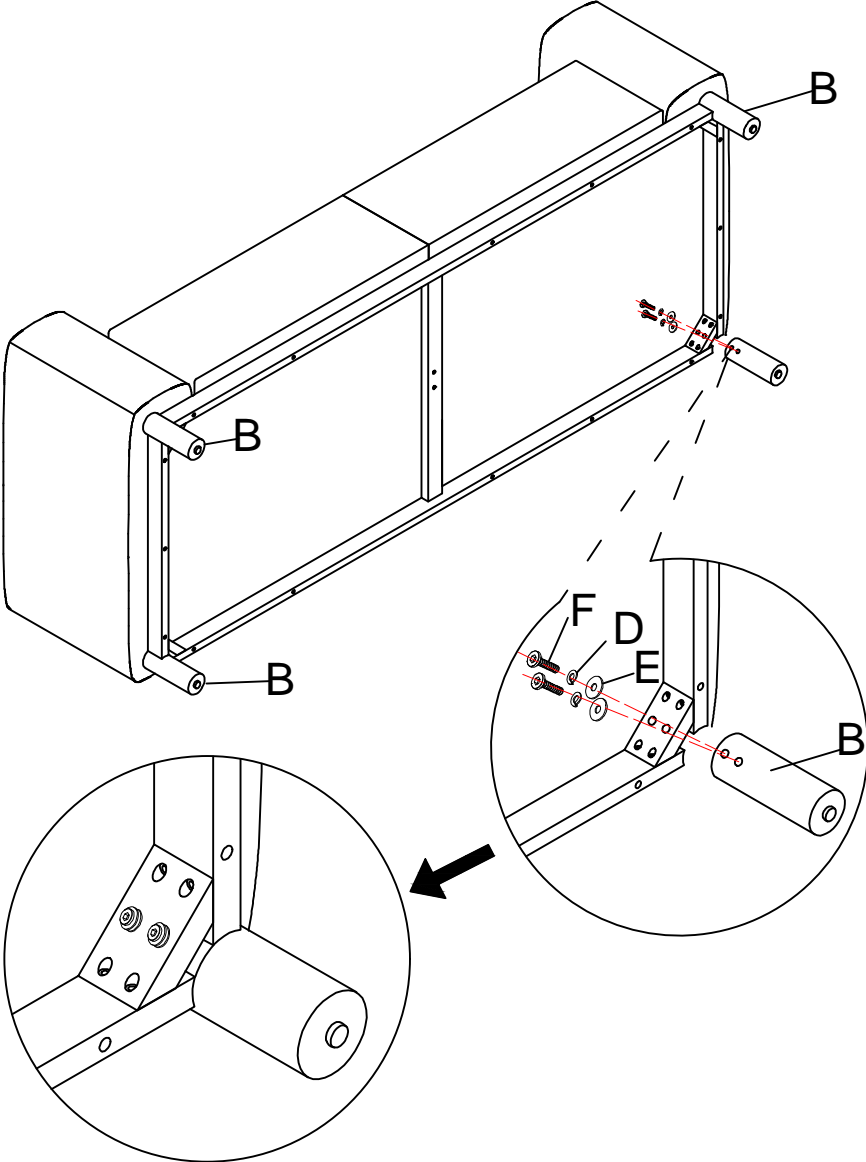

D	X8
	
Spring washer	

E	X8
	
Flat washer	

F	X8
	
Bolt	
5/16"*63mm	

TOOL LIST

G	X1
	
Allen key	
5mm	

HARDWARE SPARE LIST

D	X1
	
Spring washer	

E	X1
	
Flat washer	

F	X1
	
Bolt	
5/16"*63mm	

ASSEMBLY INSTRUCTIONS

STEP-1

Please open the
bottom zipper.
Take out the leg box.

ASSEMBLY INSTRUCTIONS

STEP-2

ASSEMBLY INSTRUCTIONS

STEP-3