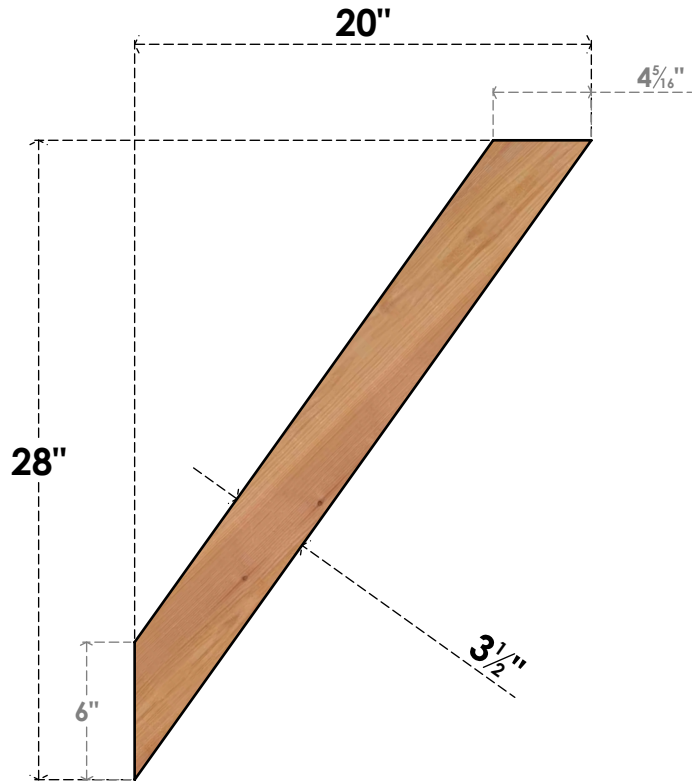

# BRC04X20X28TRA00SWR

3 1/2"W X 20"D X 28"H TRADITIONAL SMOOTH BRACE, WESTERN RED CEDAR

**SIDE**

**FRONT**

EKENA MILLWORK  
 2300 WEST MAIN ST.  
 CLARKSVILLE, TX 75426  
 TOLL FREE: 866-607-0453  
 WWW.EKENAMILLWORK.COM