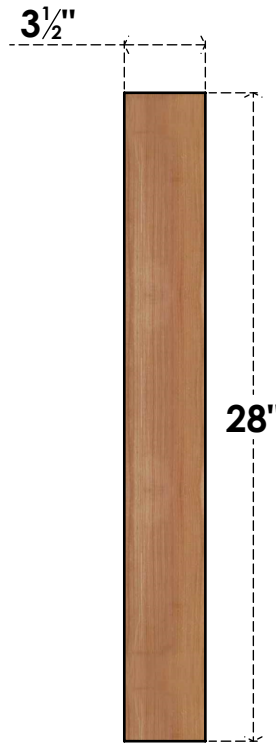

# BRC04X20X28TRA00SWR

3 1/2"W X 20"D X 28"H TRADITIONAL SMOOTH BRACE, WESTERN RED CEDAR

**SIDE**

**FRONT**

EKENA MILLWORK  
 2300 WEST MAIN ST.  
 CLARKSVILLE, TX 75426  
 TOLL FREE: 866-607-0453  
 WWW.EKENAMILLWORK.COM

**NOTES**

1. INSTALLATION TO BE COMPLETED IN ACCORDANCE WITH MANUFACTURER'S SPECIFICATIONS.
2. DRAWING MAY NOT BE TO SCALE
3. THIS DRAWING IS INTENDED FOR DESIGN AND PLANNING PURPOSES ONLY.
4. ALL INFORMATION CONTAINED HEREIN WAS CURRENT AT THE TIME OF DEVELOPMENT BUT MUST BE REVIEWED AND APPROVED BY THE PRODUCT MANUFACTURER TO BE CONSIDERED ACCURATE.
5. PRODUCTS ARE NOT KILN DRIED. THIS ITEM IS UNIQUE AND WILL CONTAIN THE NATURAL VARIATIONS THAT THE WOOD SPECIES OFFERS. THIS MAY RESULT IN VARIATIONS UP TO 1/4"