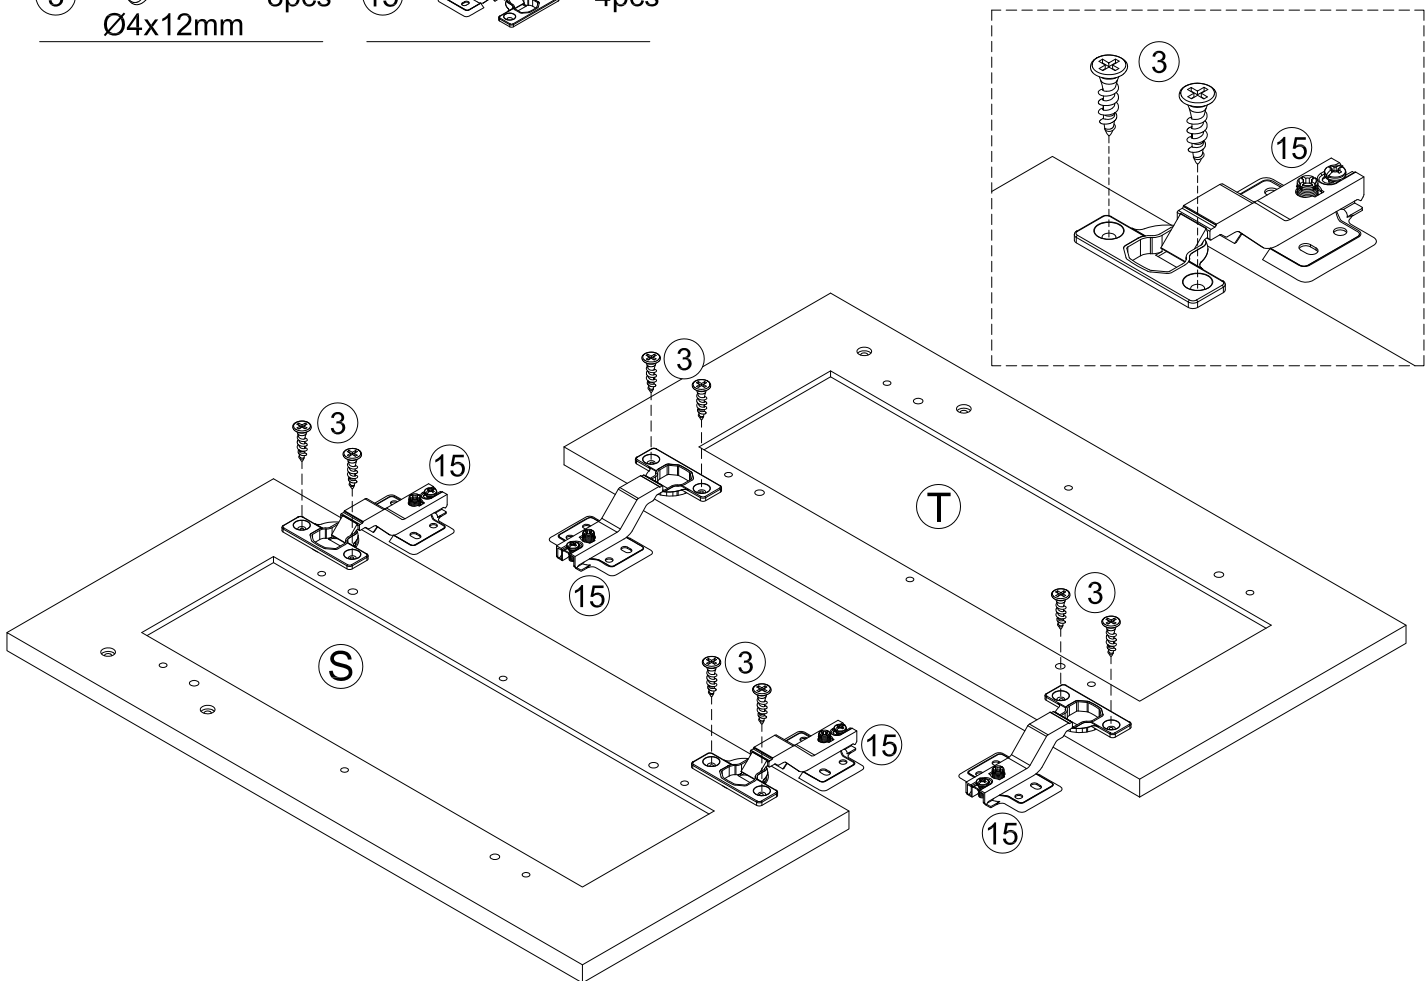

STEP 16

3  8pcs
Ø4x12mm

STEP 17

①①  2pcs
Ø3x12mm

①②  1pc

STEP 18

①①  2pcs
Ø3x12mm

STEP 19

⑬ 5/32"x18mm 2pcs

⑭ 136x25x12mm 1pc

STEP 20

④ Ø6x33mm 12pcs

STEP 21

④  2pcs
Ø6x33mm

⑨  20pcs
Ø6x30mm

STEP 22

⑦  2pcs
Ø15x9mm

STEP 23

- ⑦  12pcs
Ø15x9mm

STEP 24

- ③  8pcs
Ø4x12mm
- ⑮  4pcs

STEP 25

④  12pcs
Ø6x33mm

STEP 26

⑦  6pcs
Ø15x9mm

⑨  4pcs
Ø6x30mm

STEP 27

- ⑦  6pcs
Ø15x9mm
- ⑨  4pcs
Ø6x30mm

STEP 28

- ③  16pcs
Ø4x12mm

Three-way adjustable hinge for perfectly aligned doors

1. TO ADJUST DOOR FORWARD OR BACKWARD.
2. TO ADJUST DOOR TO RIGHT OR TO LEFT.
3. TO ADJUST DOOR UP OR DOWN.