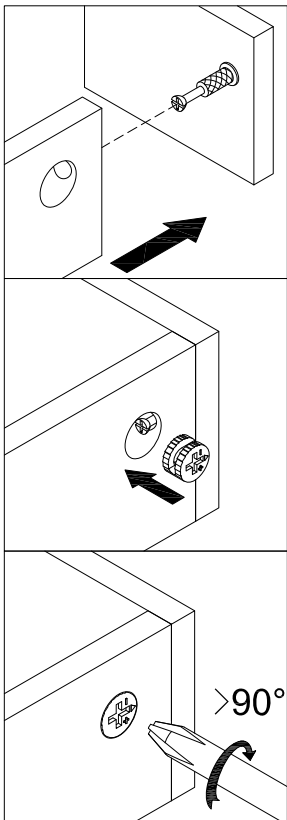

STEP 1

①  2pcs
Ø8x30mm

②  2pcs

③  4pcs
Ø4x12mm

STEP 2

①  4pcs
Ø8x30mm

STEP 3

①  4pcs
Ø8x30mm

STEP 4

①  4pcs
Ø8x30mm

STEP 5

- ①  4pcs
Ø8x30mm

STEP 6

- ④  2pcs
Ø6x33mm

STEP 7

- ④  2pcs
 Ø6x33mm

STEP 8

- | | |
|--|---|
| ⑤  14pcs
1/4"x25mm | ⑥  1pc
Ø4x35 |
| ⑦  4pcs
Ø15x9mm | ③  4pcs
Ø4x12mm |

STEP 9

8 4pcs

STEP 10

STEP 11

⑨  2pcs
Ø6x30mm

STEP 12

STEP 29

- ⑬ 5/32"x18mm 4pcs ⑯ 104x25x12mm 2pcs

STEP 30

To install the Top (1) to the vanity (2). Apply silicone caulk to the top edge of the wood cabinet. With the help of another adult, gently lower the Sink top with assembled sink onto the cabinet. Make sure the Sink top is flush with the back side of the wood cabinet and the wood cabinet left and right side walls.