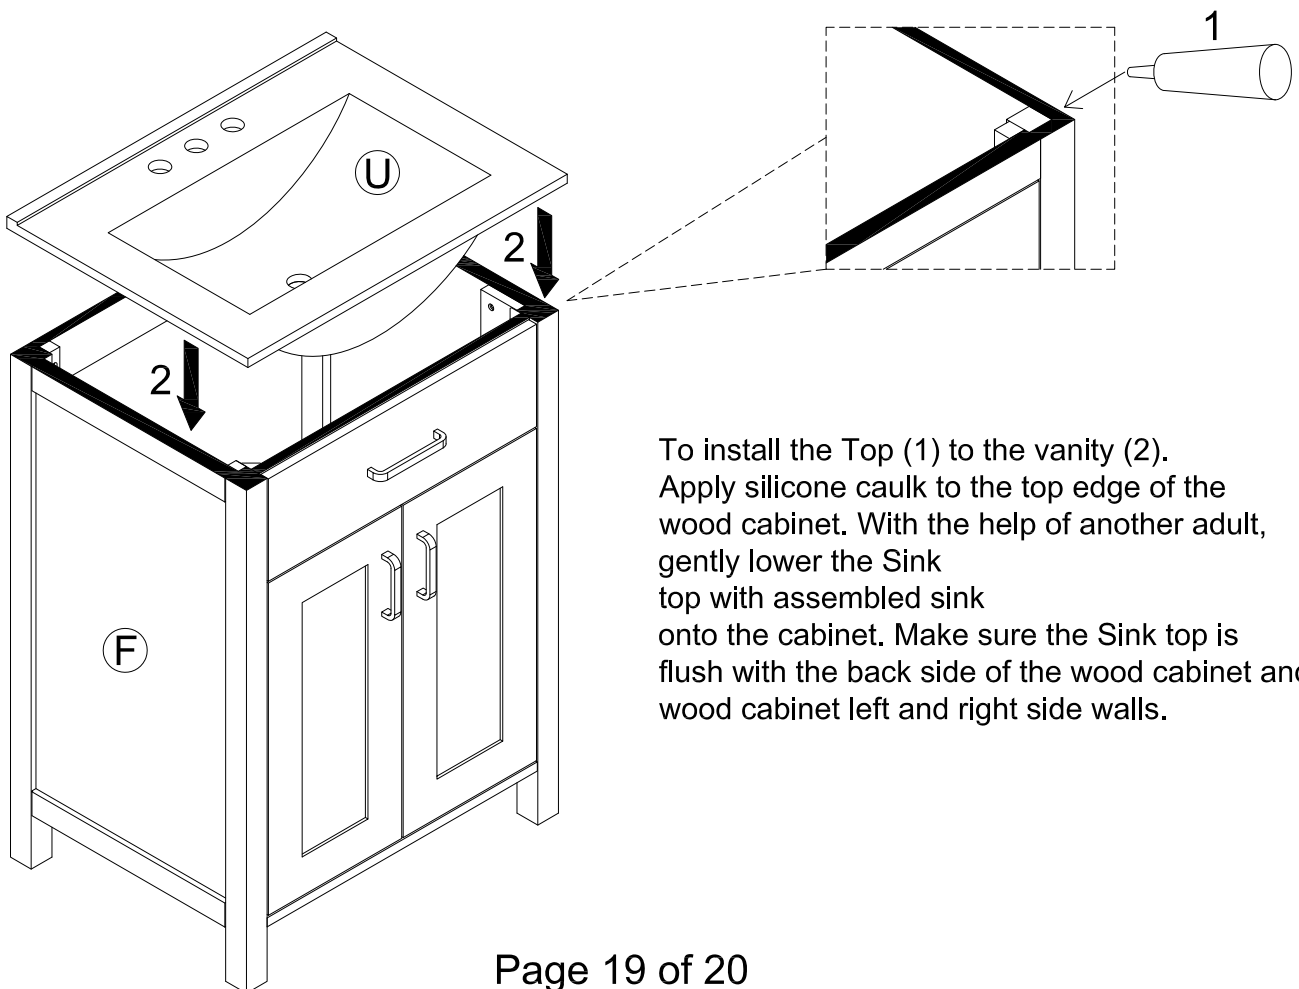

STEP 30

To install the Top (1) to the vanity (2). Apply silicone caulk to the top edge of the wood cabinet. With the help of another adult, gently lower the Sink top with assembled sink onto the cabinet. Make sure the Sink top is flush with the back side of the wood cabinet and the wood cabinet left and right side walls.