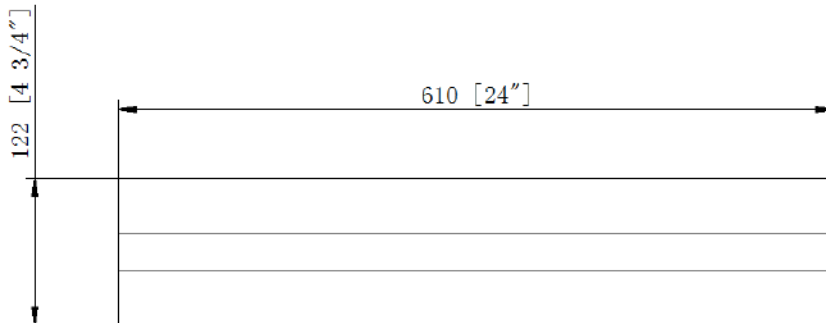

# LED Vanity Lights

**LIGHT SPECIFICATIONS  
LED VANITY FIXTURE**

**SPECIFICATIONS**

•Product Model	IVA-VL06DC25-24IN-40BN
•WATTS	25W
•LUMENS	1500LM
•COLOR TEMPERATURE	4000K
•CRI	RA>80
•VOLTAGE	120V DIMMABLE
•IP RATED	ETL DAMP LOCATION
•OPERATING TEMPRATURE	-20~45°C
•MATERIAL	STEEL+ ACRYLIC
•FINISH	BRUSHED NICKEL
•MOUNTING	WALL MOUNTING
•SHADE SHAPE	RECTANGLE
•SHADE MATERIAL	ACRYLIC
•SHADE COLOR	WHITE
•WARRANTY	5-YEAR LIMITED
•FIXTURE SIZE	24"X4-3/4"X3-7/8"
• CASE QUANTITY	6 PACK
• INNER CARTON SIZE	65.5x14x17CM
• NET WEIGHT	1.86 KG
• GROSS WEIGHT	2.14KG
• MASTER CARTON SIZE	67x44x35.5CM
• NET WEIGHT	11.16KG
• GROSS WEIGHT	14.01KG

**LIGHT SPECIFICATIONS  
LED VANITY FIXTURE**

**SPECIFICATIONS**

•Product Model	IVA-VL06DC30-36IN-40BN
•WATTS	30W
•LUMENS	1900LM
•COLOR TEMPERATURE	4000K
•CRI	RA>80
•VOLTAGE	120V DIMMABLE
•IP RATED	ETL DAMP LOCATION
•OPERATING TEMPRATURE	-20~45°C
•MATERIAL	STEEL+ ACRYLIC
•FINISH	BRUSHED NICKEL
•MOUNTING	WALL MOUNTING
•SHADE SHAPE	RECTANGLE
•SHADE MATERIAL	ACRYLIC
•SHADE COLOR	WHITE
•WARRANTY	5-YEAR LIMITED
•FIXTURE SIZE	36"X4-3/4"X3-7/8"
• CASE QUANTITY	6 PACK
• INNER CARTON SIZE	96x14x17CM
• NET WEIGHT	2.53 KG
• GROSS WEIGHT	3.02KG
• MASTER CARTON SIZE	97.5x44x35.5CM
• NET WEIGHT	15.18KG
• GROSS WEIGHT	19.58KG