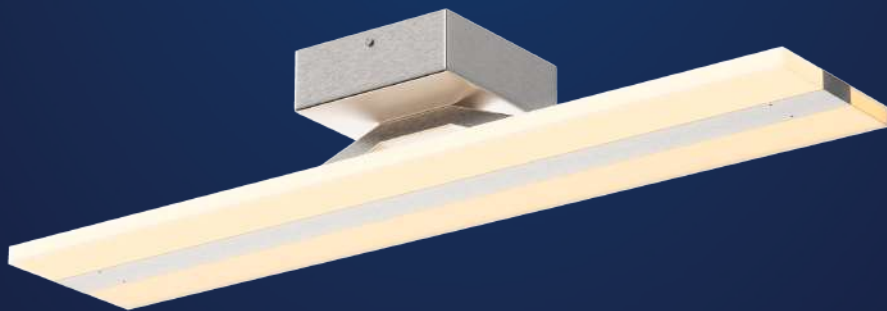

# LED Vanity Lights

**LIGHT SPECIFICATIONS  
LED VANITY FIXTURE**

**SPECIFICATIONS**

•Product Model	IVA-VL06DC25-24IN-40BN
•WATTS	25W
•LUMENS	1500LM
•COLOR TEMPERATURE	4000K
•CRI	RA>80
•VOLTAGE	120V DIMMABLE
•IP RATED	ETL DAMP LOCATION
•OPERATING TEMPRATURE	-20~45°C
•MATERIAL	STEEL+ ACRYLIC
•FINISH	BRUSHED NICKEL
•MOUNTING	WALL MOUNTING
•SHADE SHAPE	RECTANGLE
•SHADE MATERIAL	ACRYLIC
•SHADE COLOR	WHITE
•WARRANTY	5-YEAR LIMITED
•FIXTURE SIZE	24"X4-3/4"X3-7/8"
• CASE QUANTITY	6 PACK
• INNER CARTON SIZE	65.5x14x17CM
• NET WEIGHT	1.86 KG
• GROSS WEIGHT	2.14KG
• MASTER CARTON SIZE	67x44x35.5CM
• NET WEIGHT	11.16KG
• GROSS WEIGHT	14.01KG

**LIGHT SPECIFICATIONS  
LED VANITY FIXTURE**

**SPECIFICATIONS**

•Product Model	IVA-VL06DC30-36IN-40BN
•WATTS	30W
•LUMENS	1900LM
•COLOR TEMPERATURE	4000K
•CRI	RA>80
•VOLTAGE	120V DIMMABLE
•IP RATED	ETL DAMP LOCATION
•OPERATING TEMPRATURE	-20~45°C
•MATERIAL	STEEL+ ACRYLIC
•FINISH	BRUSHED NICKEL
•MOUNTING	WALL MOUNTING
•SHADE SHAPE	RECTANGLE
•SHADE MATERIAL	ACRYLIC
•SHADE COLOR	WHITE
•WARRANTY	5-YEAR LIMITED
•FIXTURE SIZE	36"X4-3/4"X3-7/8"
• CASE QUANTITY	6 PACK
• INNER CARTON SIZE	96x14x17CM
• NET WEIGHT	2.53 KG
• GROSS WEIGHT	3.02KG
• MASTER CARTON SIZE	97.5x44x35.5CM
• NET WEIGHT	15.18KG
• GROSS WEIGHT	19.58KG