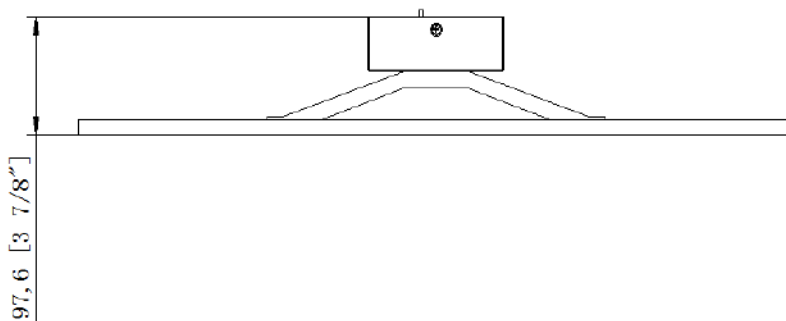

# LED Vanity Lights

**LIGHT SPECIFICATIONS  
LED VANITY FIXTURE**

**SPECIFICATIONS**

•Product Model	IVA-VL06DC25-24IN-40BN
•WATTS	25W
•LUMENS	1500LM
•COLOR TEMPERATURE	4000K
•CRI	RA>80
•VOLTAGE	120V DIMMABLE
•IP RATED	ETL DAMP LOCATION
•OPERATING TEMPRATURE	-20~45°C
•MATERIAL	STEEL+ ACRYLIC
•FINISH	BRUSHED NICKEL
•MOUNTING	WALL MOUNTING
•SHADE SHAPE	RECTANGLE
•SHADE MATERIAL	ACRYLIC
•SHADE COLOR	WHITE
•WARRANTY	5-YEAR LIMITED
•FIXTURE SIZE	24"X4-3/4"X3-7/8"
• CASE QUANTITY	6 PACK
• INNER CARTON SIZE	65.5x14x17CM
• NET WEIGHT	1.86 KG
• GROSS WEIGHT	2.14KG
• MASTER CARTON SIZE	67x44x35.5CM
• NET WEIGHT	11.16KG
• GROSS WEIGHT	14.01KG

**LIGHT SPECIFICATIONS  
LED VANITY FIXTURE**

**SPECIFICATIONS**

•Product Model	IVA-VL06DC30-36IN-40BN
•WATTS	30W
•LUMENS	1900LM
•COLOR TEMPERATURE	4000K
•CRI	RA>80
•VOLTAGE	120V DIMMABLE
•IP RATED	ETL DAMP LOCATION
•OPERATING TEMPRATURE	-20~45°C
•MATERIAL	STEEL+ ACRYLIC
•FINISH	BRUSHED NICKEL
•MOUNTING	WALL MOUNTING
•SHADE SHAPE	RECTANGLE
•SHADE MATERIAL	ACRYLIC
•SHADE COLOR	WHITE
•WARRANTY	5-YEAR LIMITED
•FIXTURE SIZE	36"X4-3/4"X3-7/8"
• CASE QUANTITY	6 PACK
• INNER CARTON SIZE	96x14x17CM
• NET WEIGHT	2.53 KG
• GROSS WEIGHT	3.02KG
• MASTER CARTON SIZE	97.5x44x35.5CM
• NET WEIGHT	15.18KG
• GROSS WEIGHT	19.58KG