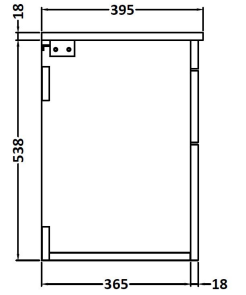

CUSTOMER DATA SHEET

DESCRIPTION: 800 Wh 2-Drawer Vanity With Basin B