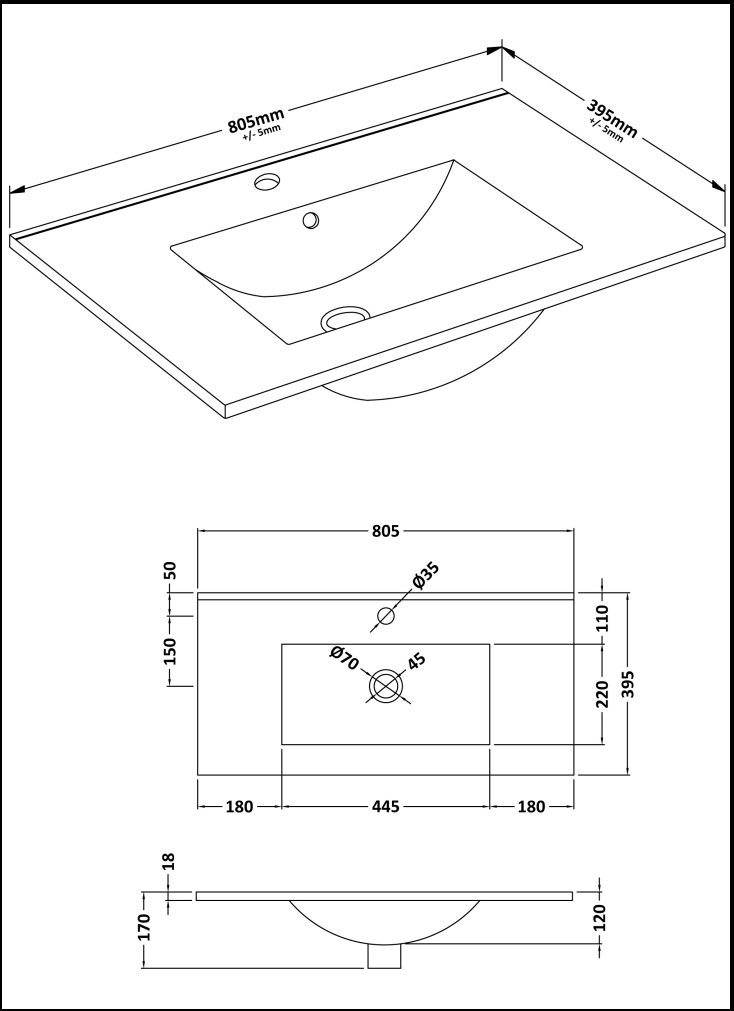

### PRODUCT DIMENSIONS

Height (mm)	Width (mm)	Depth (mm)	Nett Wgt Kg
538	800	383	34

### PACKAGING DIMENSIONS

Height (mm)	Width (mm)	Depth (mm)	Gross Wgt Kg
405	820	560	34

### OUTER BOX DIMENSIONS (If Applicable)

Height (mm)	Width (mm)	Depth (mm)	Gross Wgt Kg

# CUSTOMER DATA SHEET - CERAMICS

**DESCRIPTION:** Basin 800mm

PRODUCT DIMENSIONS			
Height (mm)	Width (mm)	Depth (mm)	Nett Wgt Kg
170	800	390	16.9

PACKAGING DIMENSIONS			
Height (mm)	Width (mm)	Depth (mm)	Gross Wgt Kg
400	820	200	16.9