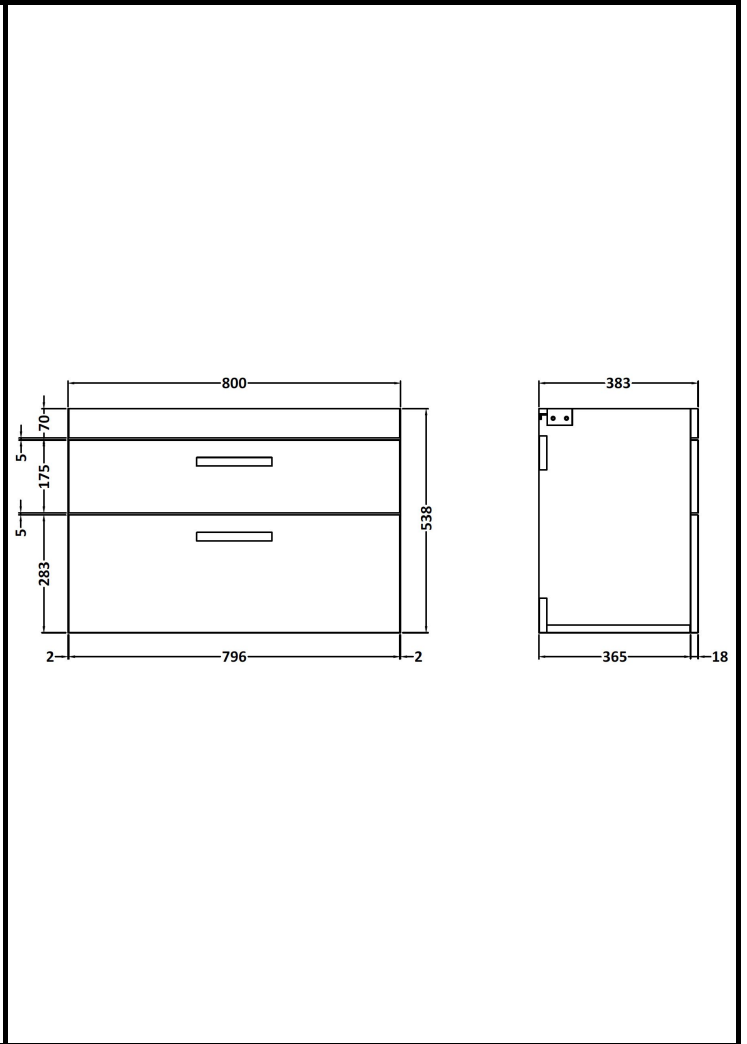

# CUSTOMER DATA SHEET

**DESCRIPTION:** 800 Wh 2-Drawer Vanity With Basin B

### PRODUCT DIMENSIONS

Height (mm)	Width (mm)	Depth (mm)	Nett Wgt Kg
538	800	383	34

### PACKAGING DIMENSIONS

Height (mm)	Width (mm)	Depth (mm)	Gross Wgt Kg
405	820	560	34

# CUSTOMER DATA SHEET - CERAMICS

**DESCRIPTION:** Basin 800mm

PRODUCT DIMENSIONS			
Height (mm)	Width (mm)	Depth (mm)	Nett Wgt Kg
170	800	390	16.9

PACKAGING DIMENSIONS			
Height (mm)	Width (mm)	Depth (mm)	Gross Wgt Kg
400	820	200	16.9