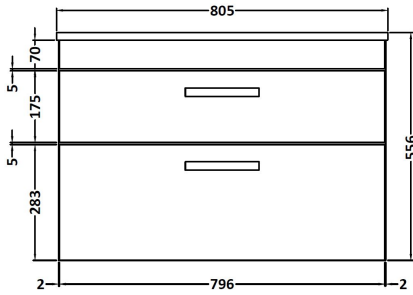

# CUSTOMER DATA SHEET

**DESCRIPTION:** 800 Wh 2-Drawer Vanity With Basin B

### PRODUCT DIMENSIONS

Height (mm)	Width (mm)	Depth (mm)	Nett Wgt Kg
538	800	383	34

### PACKAGING DIMENSIONS

Height (mm)	Width (mm)	Depth (mm)	Gross Wgt Kg
405	820	560	34

# CUSTOMER DATA SHEET - CERAMICS

**DESCRIPTION:** Basin 800mm

PRODUCT DIMENSIONS			
Height (mm)	Width (mm)	Depth (mm)	Nett Wgt Kg
170	800	390	16.9

PACKAGING DIMENSIONS			
Height (mm)	Width (mm)	Depth (mm)	Gross Wgt Kg
400	820	200	16.9