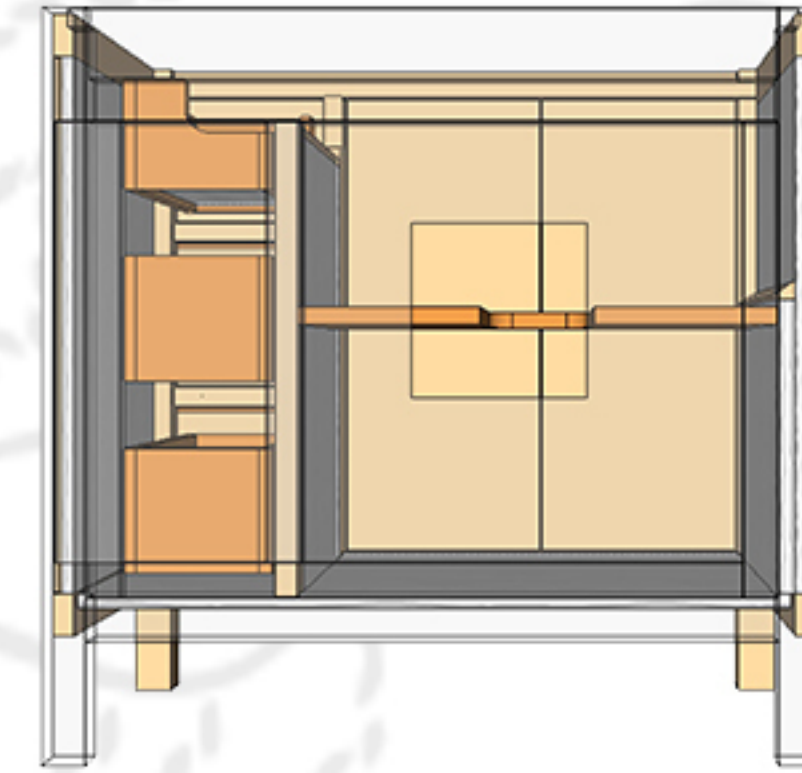

WILLOW COLLECTIONS
 ELIZABETH 36 IN CENTER SINK BATHROOM VANITY

Countertop