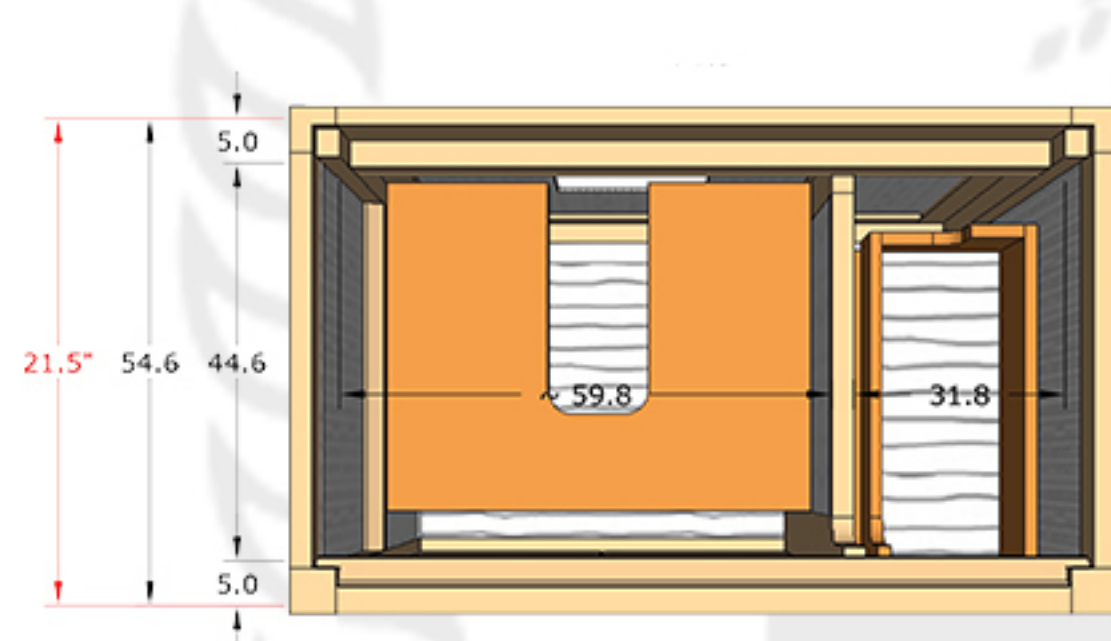

WILLOW COLLECTIONS
 ELIZABETH 36 IN CENTER SINK BATHROOM VANITY

Countertop