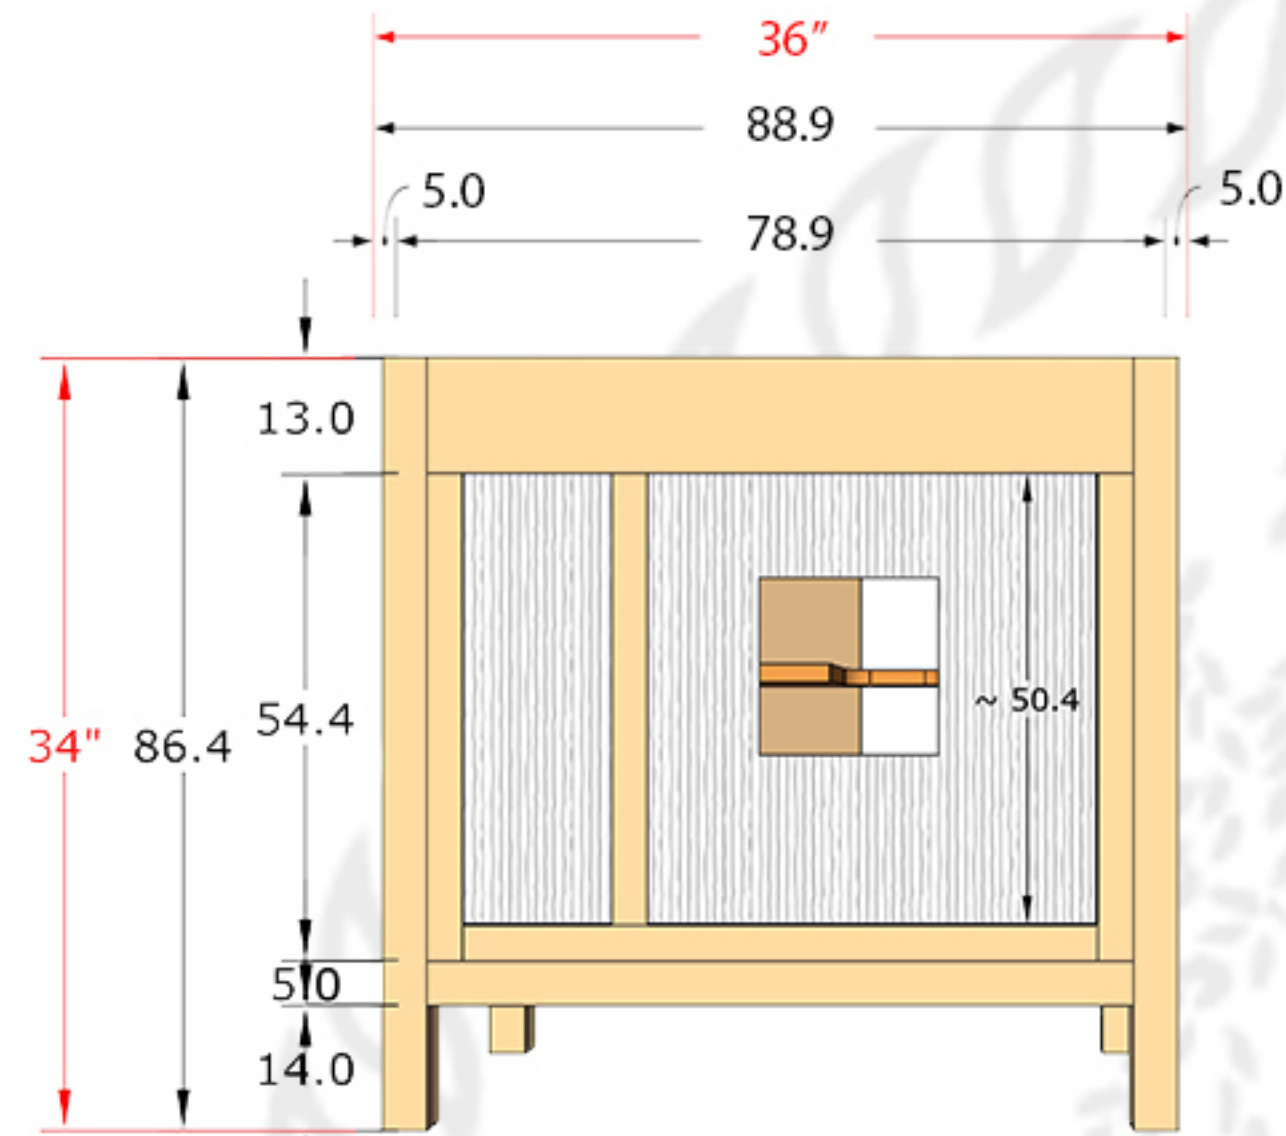

WILLOW COLLECTIONS
 ELIZABETH 36 IN CENTER SINK BATHROOM VANITY

Countertop