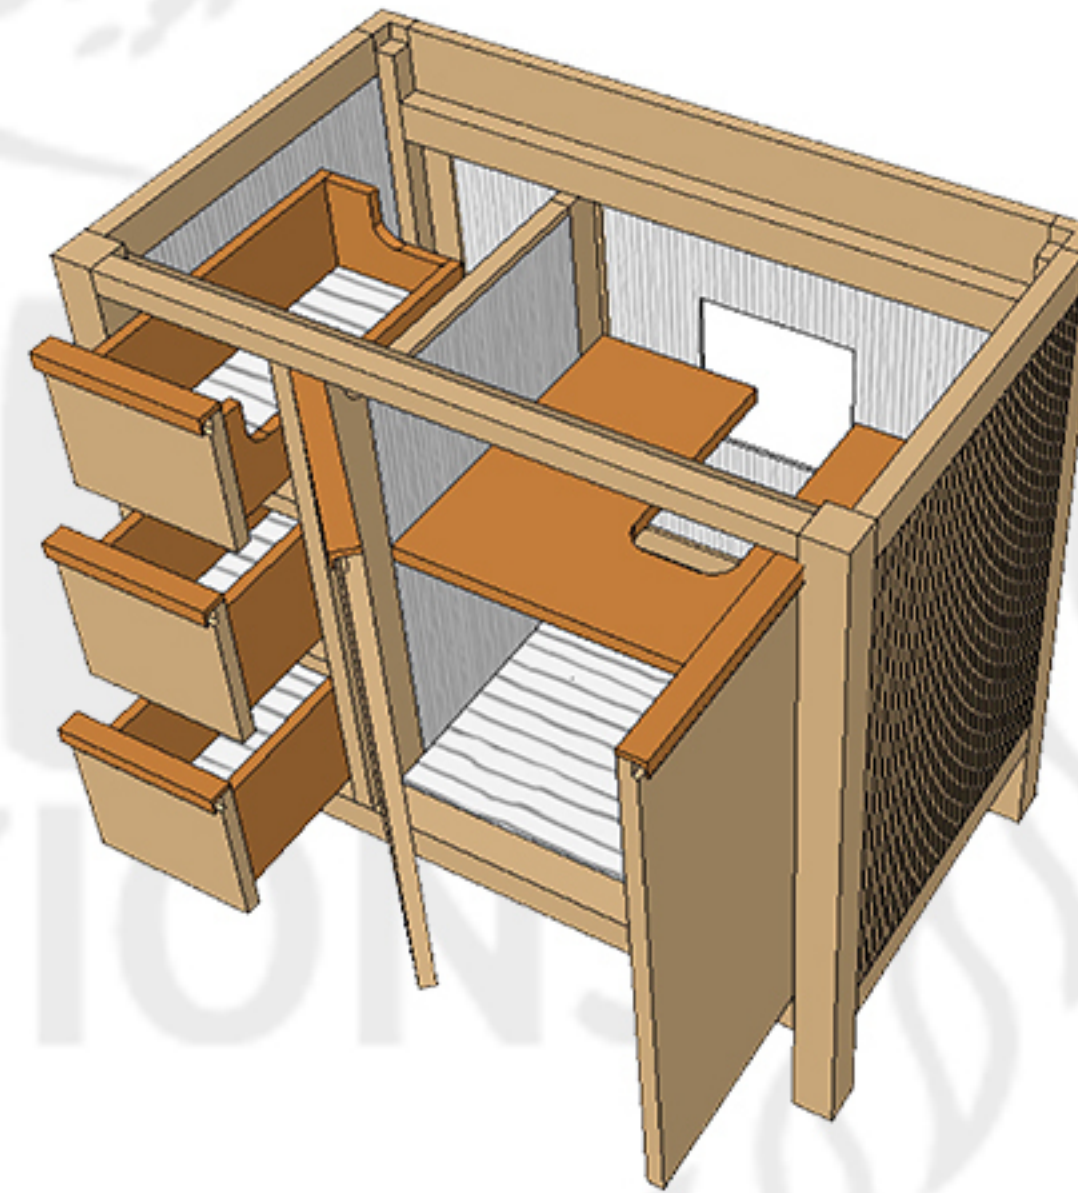

WILLOW COLLECTIONS
 ELIZABETH 36 IN CENTER SINK BATHROOM VANITY

Countertop