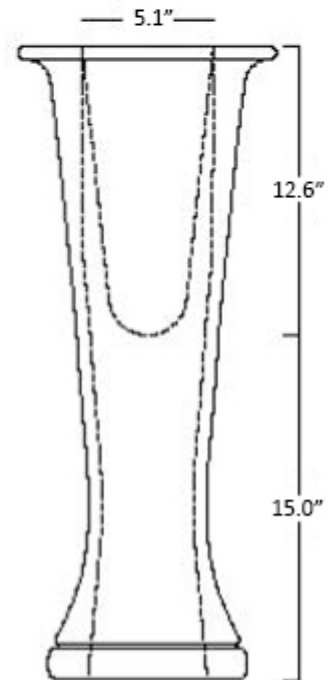

Collection Nova	Model Nova 75C	Dimensions Metric <i>1 inch = 2.54 cm</i> <i>1 inch = 25.4 mm</i>	 1051 Lea Drive - Collegeville, PA 19426 Tel. 215 513 9400 - Fax 610 831 0215 www.ws bathcollections.com - info@ws bathcollections.com
-----------------------------	----------------------------	---	---

Dimensions Metric
1 inch = 2.54 cm
1 inch = 25.4 mm

WS[®]
BATH
COLLECTIONS

1051 Lea Drive - Collegeville, PA 19426
Tel. 215 513 9400 - Fax 610 831 0215
www.ws bathcollections.com - info@ws bathcollections.com

Collection
Nova

Model |
Nova 75C

Dimensions Metric
1 inch = 2.54 cm
1 inch = 25.4 mm

WS[®]
BATH
COLLECTIONS

1051 Lea Drive - Collegeville, PA 19426
Tel. 215 513 9400 - Fax 610 831 0215
www.ws bathcollections.com - info@ws bathcollections.com

Silicone (optional)

Collection
Nova

Model |
Nova 75C

Dimensions Metric
1 inch = 2.54 cm
1 inch = 25.4 mm

WS[®]
BATH
COLLECTIONS

1051 Lea Drive - Collegeville, PA 19426
Tel. 215 513 9400 - Fax 610 831 0215
www.ws bathcollections.com - info@ws bathcollections.com