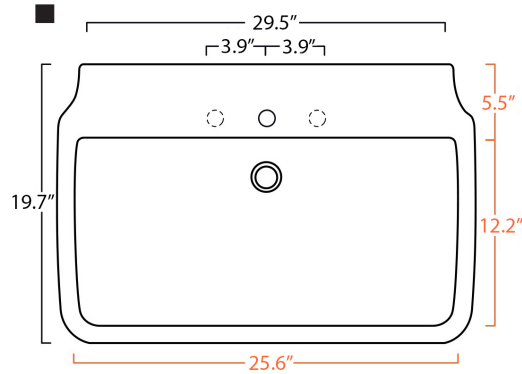

- = smaltato perimetralmente
  all glazed sides
- = non smaltato dietro
  unglazed behind