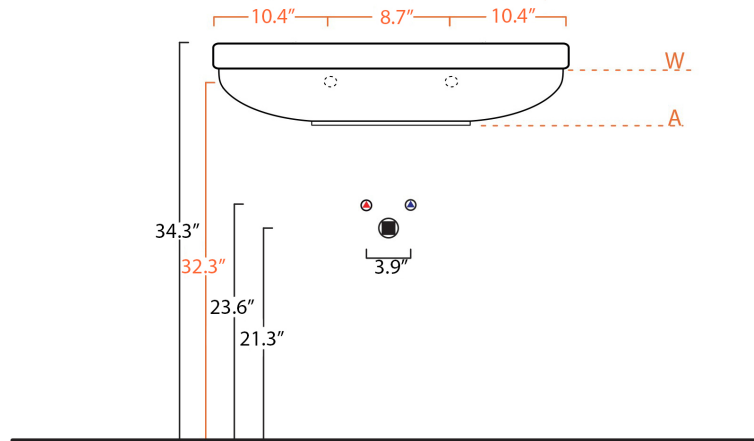

- U= sottopiano
  undercounter
- I = incasso
  inset
- A = appoggio
  freestanding
- W= sospeso
  wall hung