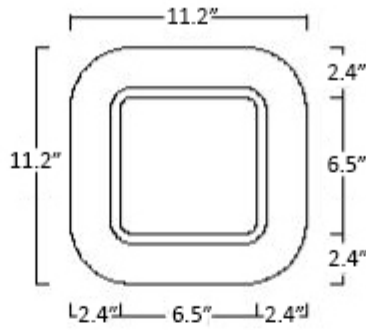

Collection Nova	Model Nova 75C	Dimensions Metric <i>1 inch = 2.54 cm</i> <i>1 inch = 25.4 mm</i>	 1051 Lea Drive - Collegeville, PA 19426 Tel. 215 513 9400 - Fax 610 831 0215 www.ws bathcollections.com - info@ws bathcollections.com
-----------------------------	----------------------------	---	---

Dimensions Metric
1 inch = 2.54 cm
1 inch = 25.4 mm

WS[®]
BATH
COLLECTIONS

1051 Lea Drive - Collegeville, PA 19426
Tel. 215 513 9400 - Fax 610 831 0215
www.ws bathcollections.com - info@ws bathcollections.com

Collection
Nova

Model |
Nova 75C

Dimensions Metric
1 inch = 2.54 cm
1 inch = 25.4 mm

WS[®]
BATH
COLLECTIONS

1051 Lea Drive - Collegeville, PA 19426
Tel. 215 513 9400 - Fax 610 831 0215
www.ws bathcollections.com - info@ws bathcollections.com

Silicone (optional)

Collection
Nova

Model |
Nova 75C

Dimensions Metric
1 inch = 2.54 cm
1 inch = 25.4 mm

WS[®]
BATH
COLLECTIONS

1051 Lea Drive - Collegeville, PA 19426
Tel. 215 513 9400 - Fax 610 831 0215
www.ws bathcollections.com - info@ws bathcollections.com