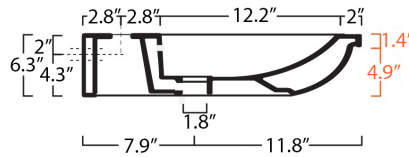

- = smaltato perimetralmente
  all glazed sides
- = non smaltato dietro
  unglazed behind