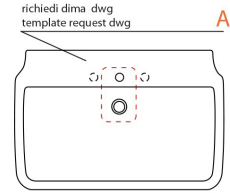

- = smaltato perimetralmente
  all glazed sides
- = non smaltato dietro
  unglazed behind