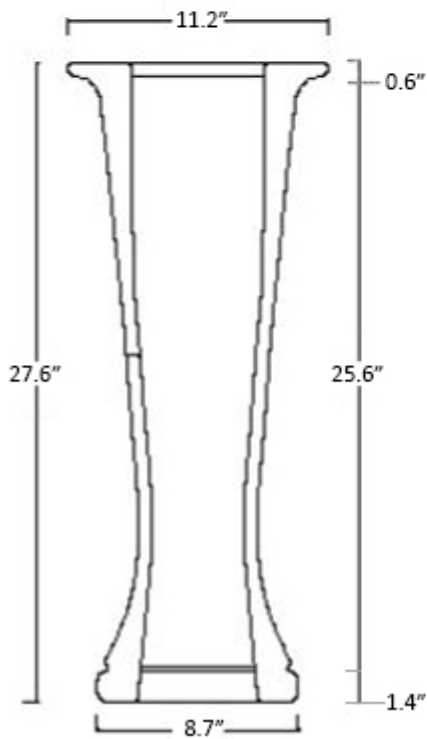

Collection Nova	Model Nova 75C	Dimensions Metric <i>1 inch = 2.54 cm</i> <i>1 inch = 25.4 mm</i>	 1051 Lea Drive - Collegeville, PA 19426 Tel. 215 513 9400 - Fax 610 831 0215 www.ws bathcollections.com - info@ws bathcollections.com
-----------------------------	----------------------------	---	---

Dimensions Metric
1 inch = 2.54 cm
1 inch = 25.4 mm

WS[®]
BATH
COLLECTIONS

1051 Lea Drive - Collegeville, PA 19426
Tel. 215 513 9400 - Fax 610 831 0215
www.ws bathcollections.com - info@ws bathcollections.com

Collection
Nova

Model |
Nova 75C

Dimensions Metric
1 inch = 2.54 cm
1 inch = 25.4 mm

WS[®]
BATH
COLLECTIONS

1051 Lea Drive - Collegeville, PA 19426
Tel. 215 513 9400 - Fax 610 831 0215
www.ws bathcollections.com - info@ws bathcollections.com

Silicone (optional)

Collection
Nova

Model |
Nova 75C

Dimensions Metric
1 inch = 2.54 cm
1 inch = 25.4 mm

WS[®]
BATH
COLLECTIONS

1051 Lea Drive - Collegeville, PA 19426
Tel. 215 513 9400 - Fax 610 831 0215
www.ws bathcollections.com - info@ws bathcollections.com