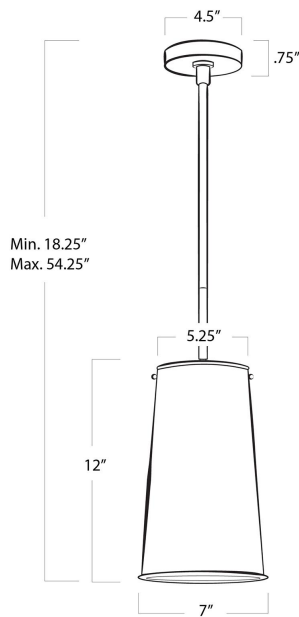

REGINA ANDREW

DETROIT

SPECIFICATION SHEET

Hattie Pendant (Natural Brass)
16-1392NB

HEIGHT	18.25
WIDTH	7
DEPTH	7
SHADE DIMS	5.25 x 7 x 12
SHADE COLOR	Natural Brass
BULB QTY	1
BULB TYPE	A Type Medium Base (E26)
SOCKET	E26 Keyless
WATTAGE	60 Watt Max
WIRING TYPE	Hard Wire
MATERIAL	Steel
FINISH	N/A
NOTES	N/A
FREIGHT ONLY	No