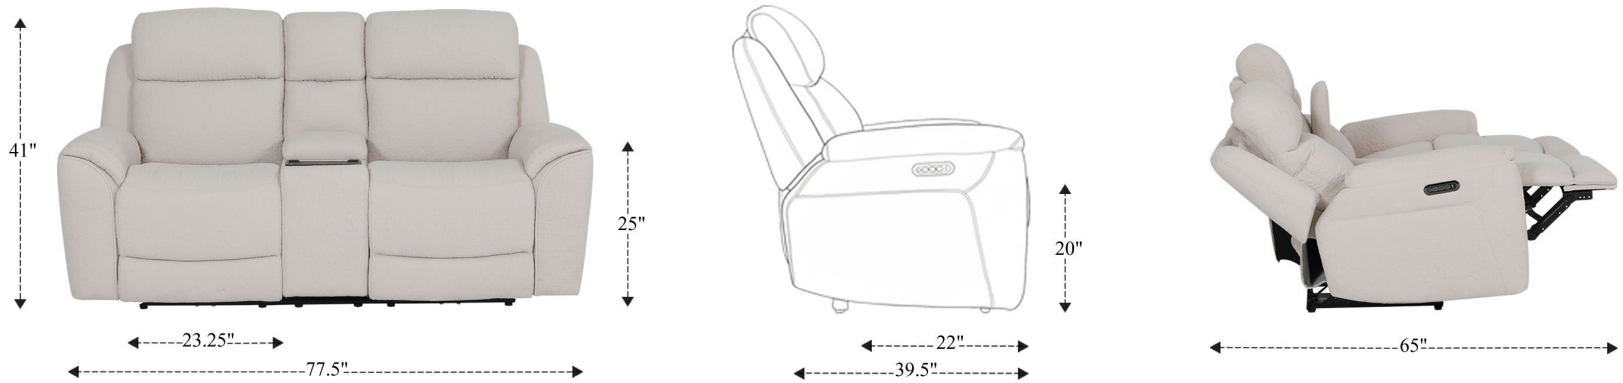

MSEB#832PHL

Power Sofa P3

Overall Dimensions	87.5" x 39.5" x 41"
Overall Width	87.5"
Overall Depth	39.5"
Overall Height	41"
Overall Weight	226 lbs.
Fully Reclined	65"
Distance from Wall	--
Back of Seat to end of Chaise	--
Leg Height (Distance from Foot Rest to Floor in Full Recline)	20"
Head Height (Distance from Headrest to Floor in Full Recline)	33"

Seat Width	23.25"
Seat Depth	22"
Seat Height	20"
Arm Width	9.75"
Arm Depth	21.5"
Arm Height	25"
Back Width	--
Back Height	26"
Headrest Extended from Back	--

MSEB#822CPHLT

Power Tilt Console Loveseat P3

Overall Dimensions	77.5" x 39.5" x 41"
Overall Width	77.5"
Overall Depth	39.5"
Overall Height	41"
Overall Weight	217 lbs.
Fully Reclined	65"
Distance from Wall	--
Back of Seat to end of Chaise	--
Leg Height (Distance from Foot Rest to Floor in Full Recline)	20"
Head Height (Distance from Headrest to Floor in Full Recline)	33"

Seat Width	23.25"
Seat Depth	22"
Seat Height	20"
Arm Width	9.75"
Arm Depth	21.5"
Arm Height	25"
Back Width	--
Back Height	26"
Headrest Extended from Back	--

MSEB#812PHL Power Recliner P3

Overall Dimensions	41" x 39.5" x 41"
Overall Width	41"
Overall Depth	39.5"
Overall Height	41"
Overall Weight	110 lbs.
Fully Reclined	65"
Distance from Wall	--
Back of Seat to end of Chaise	--
Leg Height (Distance from Foot Rest to Floor in Full Recline)	20"
Head Height (Distance from Headrest to Floor in Full Recline)	33"

Seat Width	23.25"
Seat Depth	22"
Seat Height	20"
Arm Width	9.75"
Arm Depth	21.5"
Arm Height	25"
Back Width	36.25"
Back Height	26"
Headrest Extended from Back	--