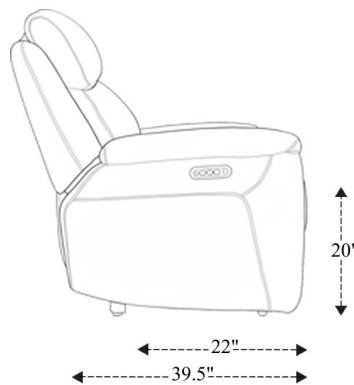

MSEB#832PHL

Power Sofa P3

Overall Dimensions	87.5" x 39.5" x 41"
Overall Width	87.5"
Overall Depth	39.5"
Overall Height	41"
Overall Weight	226 lbs.
Fully Reclined	65"
Distance from Wall	--
Back of Seat to end of Chaise	--
Leg Height (Distance from Foot Rest to Floor in Full Recline)	20"
Head Height (Distance from Headrest to Floor in Full Recline)	33"

Seat Width	23.25"
Seat Depth	22"
Seat Height	20"
Arm Width	9.75"
Arm Depth	21.5"
Arm Height	25"
Back Width	--
Back Height	26"
Headrest Extended from Back	--

MSEB#822CPHLT

Power Tilt Console Loveseat P3

Overall Dimensions	77.5" x 39.5" x 41"
Overall Width	77.5"
Overall Depth	39.5"
Overall Height	41"
Overall Weight	217 lbs.
Fully Reclined	65"
Distance from Wall	--
Back of Seat to end of Chaise	--
Leg Height (Distance from Foot Rest to Floor in Full Recline)	20"
Head Height (Distance from Headrest to Floor in Full Recline)	33"

Seat Width	23.25"
Seat Depth	22"
Seat Height	20"
Arm Width	9.75"
Arm Depth	21.5"
Arm Height	25"
Back Width	--
Back Height	26"
Headrest Extended from Back	--

MSEB#812PHL Power Recliner P3

Overall Dimensions	41" x 39.5" x 41"
Overall Width	41"
Overall Depth	39.5"
Overall Height	41"
Overall Weight	110 lbs.
Fully Reclined	65"
Distance from Wall	--
Back of Seat to end of Chaise	--
Leg Height (Distance from Foot Rest to Floor in Full Recline)	20"
Head Height (Distance from Headrest to Floor in Full Recline)	33"

Seat Width	23.25"
Seat Depth	22"
Seat Height	20"
Arm Width	9.75"
Arm Depth	21.5"
Arm Height	25"
Back Width	36.25"
Back Height	26"
Headrest Extended from Back	--