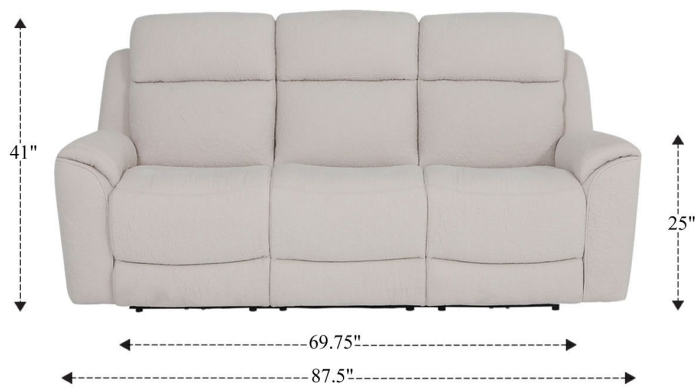

MSEB#832PHL

Power Sofa P3

Overall Dimensions	87.5" x 39.5" x 41"
Overall Width	87.5"
Overall Depth	39.5"
Overall Height	41"
Overall Weight	226 lbs.
Fully Reclined	65"
Distance from Wall	--
Back of Seat to end of Chaise	--
Leg Height (Distance from Foot Rest to Floor in Full Recline)	20"
Head Height (Distance from Headrest to Floor in Full Recline)	33"

Seat Width	23.25"
Seat Depth	22"
Seat Height	20"
Arm Width	9.75"
Arm Depth	21.5"
Arm Height	25"
Back Width	--
Back Height	26"
Headrest Extended from Back	--

MSEB#822CPHLT

Power Tilt Console Loveseat P3

Overall Dimensions	77.5" x 39.5" x 41"
Overall Width	77.5"
Overall Depth	39.5"
Overall Height	41"
Overall Weight	217 lbs.
Fully Reclined	65"
Distance from Wall	--
Back of Seat to end of Chaise	--
Leg Height (Distance from Foot Rest to Floor in Full Recline)	20"
Head Height (Distance from Headrest to Floor in Full Recline)	33"

Seat Width	23.25"
Seat Depth	22"
Seat Height	20"
Arm Width	9.75"
Arm Depth	21.5"
Arm Height	25"
Back Width	--
Back Height	26"
Headrest Extended from Back	--

MSEB#812PHL Power Recliner P3

Overall Dimensions	41" x 39.5" x 41"
Overall Width	41"
Overall Depth	39.5"
Overall Height	41"
Overall Weight	110 lbs.
Fully Reclined	65"
Distance from Wall	--
Back of Seat to end of Chaise	--
Leg Height (Distance from Foot Rest to Floor in Full Recline)	20"
Head Height (Distance from Headrest to Floor in Full Recline)	33"

Seat Width	23.25"
Seat Depth	22"
Seat Height	20"
Arm Width	9.75"
Arm Depth	21.5"
Arm Height	25"
Back Width	36.25"
Back Height	26"
Headrest Extended from Back	--