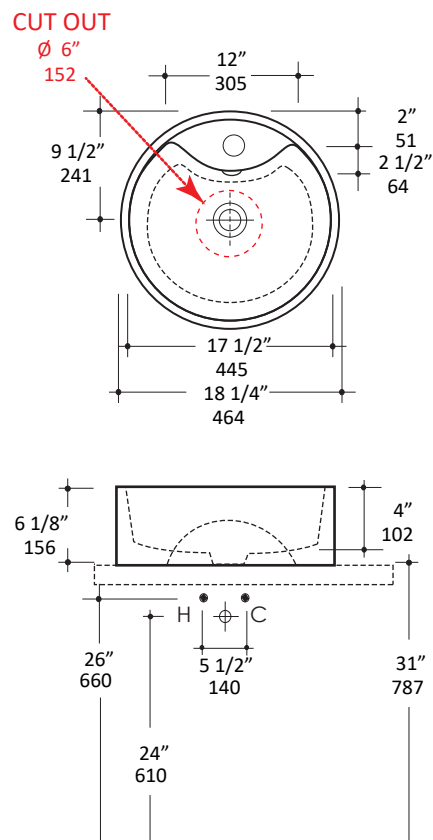

Specifications:

Installation:	Vessel
Exterior Dimensions:	Ø 18 1/4" x 6 1/8" h
Material:	Porcelain
Weight:	21 lbs
Overflow:	Yes
Finishes:	001 - White
Faucet Holes:	01 - one hole
Cut-out Size:	Ø 6" (template available upon request)
Faucet Hole Size:	Ø 1 3/8"
Drain Hole Size:	Ø 1 3/4"

LACAVA reserves the right to revise any dimension or information on this sheet without notice. Dimensions are nominal and may vary within an industry accepted tolerance of 1/4".
 Drawings provided herein are meant to give the user an idea of the product and are not made to scale.
 Revised: 8/14/2019