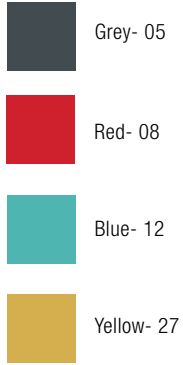

Product Category
Material

Pendant
Glass

05-Grey/ 08-Red/ 12-Blue/ 27-Yellow

Ceiling bracket hole centres 9cm / 3.5"

Lightsource	Cable	Ceiling Rose
UK/EU E27, Max 100W USA E26, Max 15W Recommended bulb: LED Globe Bulbs 400 - 1000 Lumen output and from 2700K (for warmer with more colour) up to 6000K (daylight).	4m / 157.5" White Cable	White