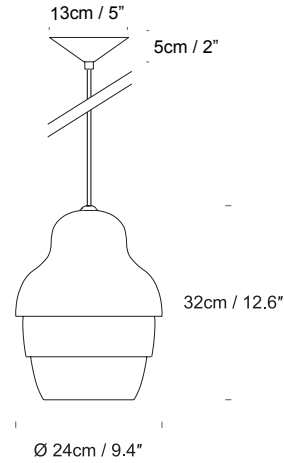

Product Category
Material

Pendant
Glass

05-Grey/ 08-Red/ 12-Blue/ 27-Yellow

Ceiling bracket hole centres 9cm / 3.5"

Lightsource	Cable	Ceiling Rose
UK/EU E27, Max 100W USA E26, Max 15W Recommended bulb: LED Globe Bulbs 400 - 1000 Lumen output and from 2700K (for warmer with more colour) up to 6000K (daylight).	4m / 157.5" White Cable	White