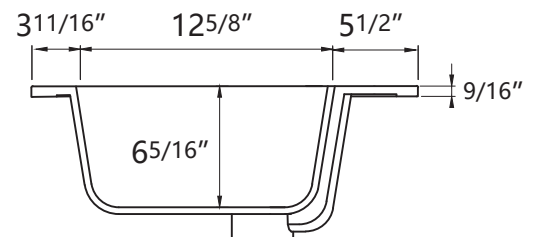

## DIMENSION DETAILS BATHROOM VANITY

✉ Email: [service@bestgosupplychaininc.com](mailto:service@bestgosupplychaininc.com)

MODEL.  
FO-42W

PRODUCT  
INSTRUCTION  
VIDEO

# COUNTERTOP SIZE

Top View

Front View

Side View