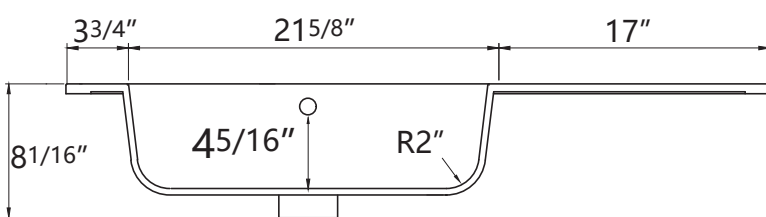

## DIMENSION DETAILS BATHROOM VANITY

✉ Email: [service@bestgosupplychaininc.com](mailto:service@bestgosupplychaininc.com)

MODEL.  
FO-42W

PRODUCT  
INSTRUCTION  
VIDEO

# COUNTERTOP SIZE

Top View

Front View

Side View