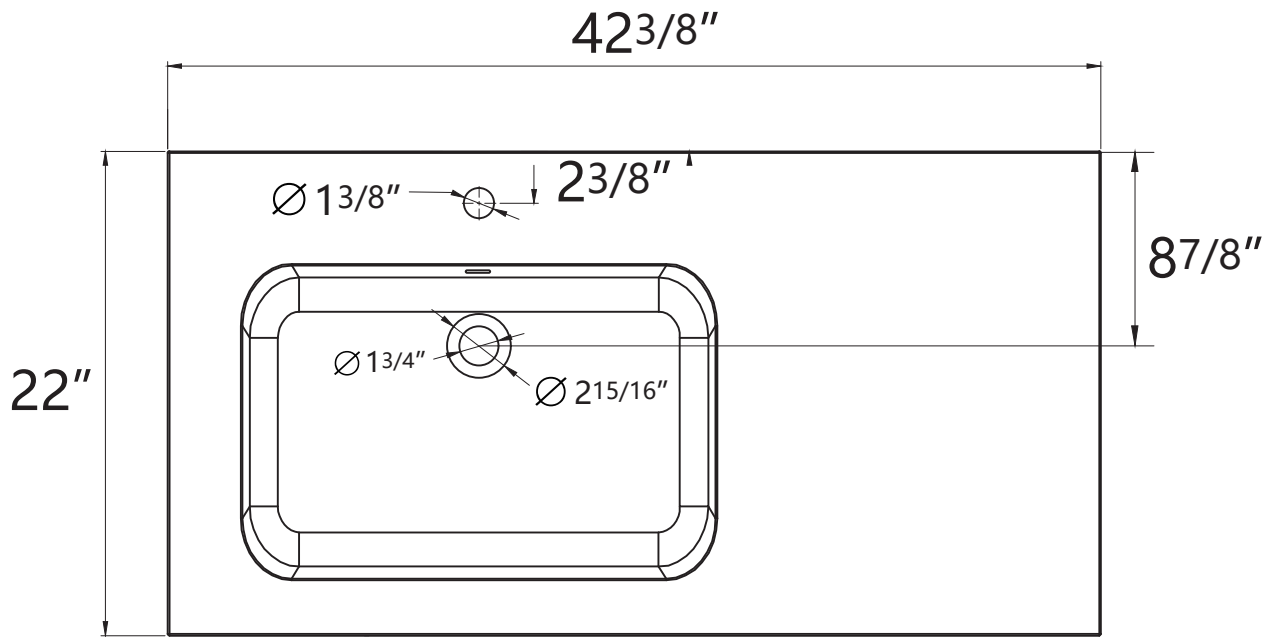

## DIMENSION DETAILS BATHROOM VANITY

✉ Email: [service@bestgosupplychaininc.com](mailto:service@bestgosupplychaininc.com)

MODEL.  
FO-42W

PRODUCT  
INSTRUCTION  
VIDEO

# COUNTERTOP SIZE

Top View

Front View

Side View