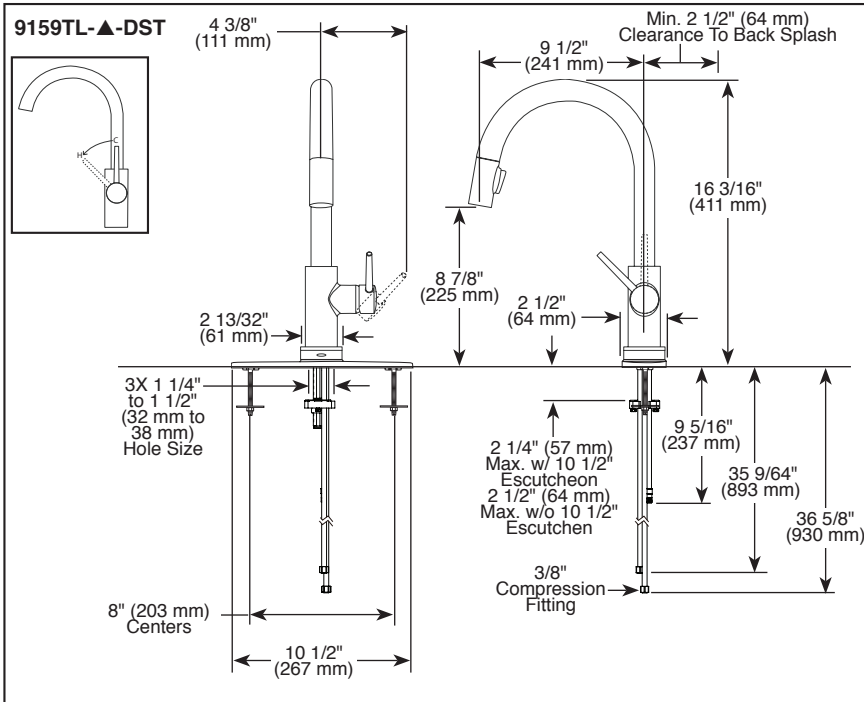

### STANDARD SPECIFICATIONS:

- Maximum 1.8 gpm @ 60 psi, 6.8 L/min @ 414 kPa
- One or three hole mount (escutcheon optional, not included)
- Diamond coated ceramic cartridge
- 3/8" O.D. straight, staggered PEX supply lines
- Spout rotates 360°
- Red/Blue indicator markings
- Two-function wand; Aerated stream or spray
- Dual integral check valves in sprayer
- Quick Snap<sup>®</sup> connect hoses
- LED indicator light signals on-off, water temperature and when batteries run low
- Uses 6 AA (included) or 6 C (optional) batteries
- Toggle between Touchless and Touch<sub>2</sub>O<sup>®</sup> only settings

### COMPLIES WITH:

- ASME A112.18.1 / CSA B125.1
- ASME A112.18.6
- ♿ Indicates compliance to ICC/ANSI A117.1- Valve control only

Submitted Model No.: \_\_\_\_\_

Specific Features: \_\_\_\_\_

▲ Designate proper finish suffix