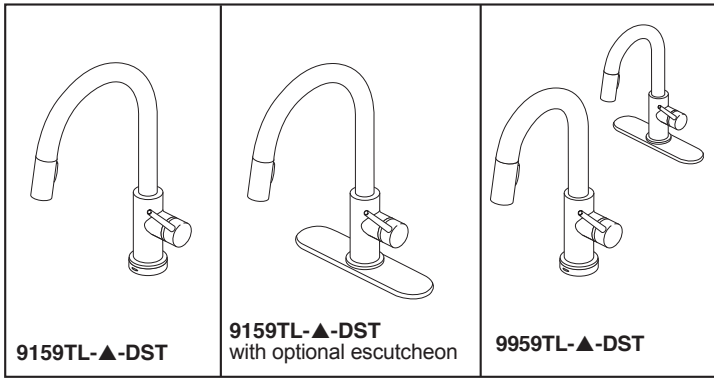

see what Delta can do^{SM}

KITCHEN FAUCETS

- Trinsic® Collection
- Single Handle Pull-Down

FEATURES:

- Touch₂O® with Touchless Technology
- DIAMOND Seal® Technology
- MagnaTite® Magnetic Docking
- Touch-Clean® Sprayhead

STANDARD SPECIFICATIONS:

- Maximum 1.8 gpm @ 60 psi, 6.8 L/min @ 414 kPa
- One or three hole mount (escutcheon optional, not included)
- Diamond coated ceramic cartridge
- 3/8" O.D. straight, staggered PEX supply lines
- Spout rotates 360°
- Red/Blue indicator markings
- Two-function wand; Aerated stream or spray
- Dual integral check valves in sprayer
- Quick Snap® connect hoses
- LED indicator light signals on-off, water temperature and when batteries run low
- Uses 6 AA (included) or 6 C (optional) batteries
- Toggle between Touchless and Touch₂O® only settings

WARRANTY

- Parts and Finish - Lifetime limited warranty; or for commercial purchasers, 10 years for multi-family residential (apartments and condominiums) and 5 years for all other commercial uses, in each case from the date of purchase.
- Electronic Parts and Batteries (if applicable) - 5 years from the date of purchase; or for commercial purchasers, 1 year from the date of purchase. No warranty is provided on batteries.

COMPLIES WITH:

- ASME A112.18.1 / CSA B125.1
- ASME A112.18.6
- ♿ Indicates compliance to ICC/ANSI A117.1- Valve control only

Submitted Model No.: _____

Specific Features: _____