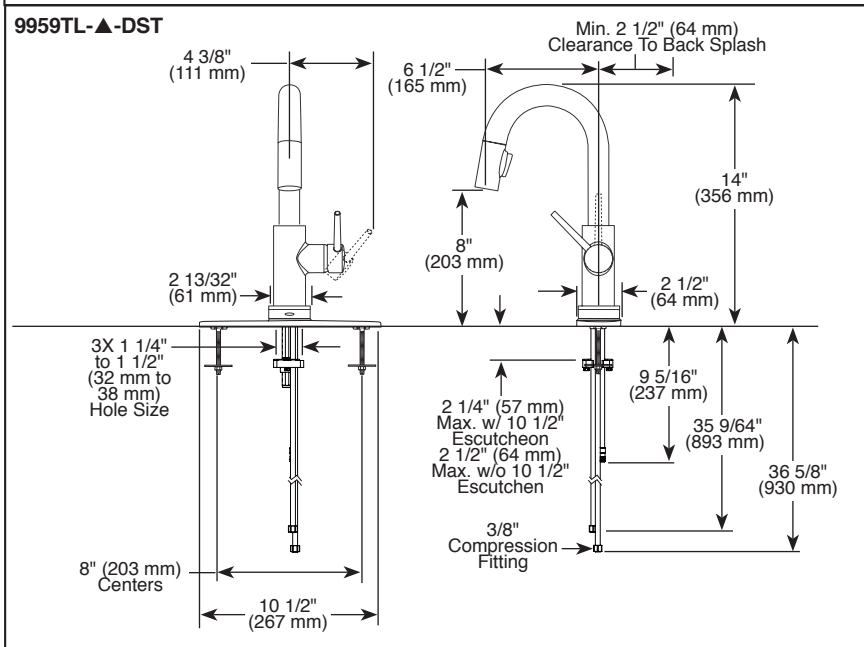

▲ Designate proper finish suffix

Delta reserves the right (1) to make changes in specifications and materials, and (2) to change or discontinue models, both without notice or obligation. Dimensions are for reference only. See current full-line price book or www.deltafaucet.com for finish options and product availability.

DSP-K-9159TL-DST Rev. A

Delta Faucet Company

55 E. 111th Street, Indianapolis, IN 46280
350 South Edgeware Road, St. Thomas, ON N5P 4L1
© 2023 Delta Faucet Company